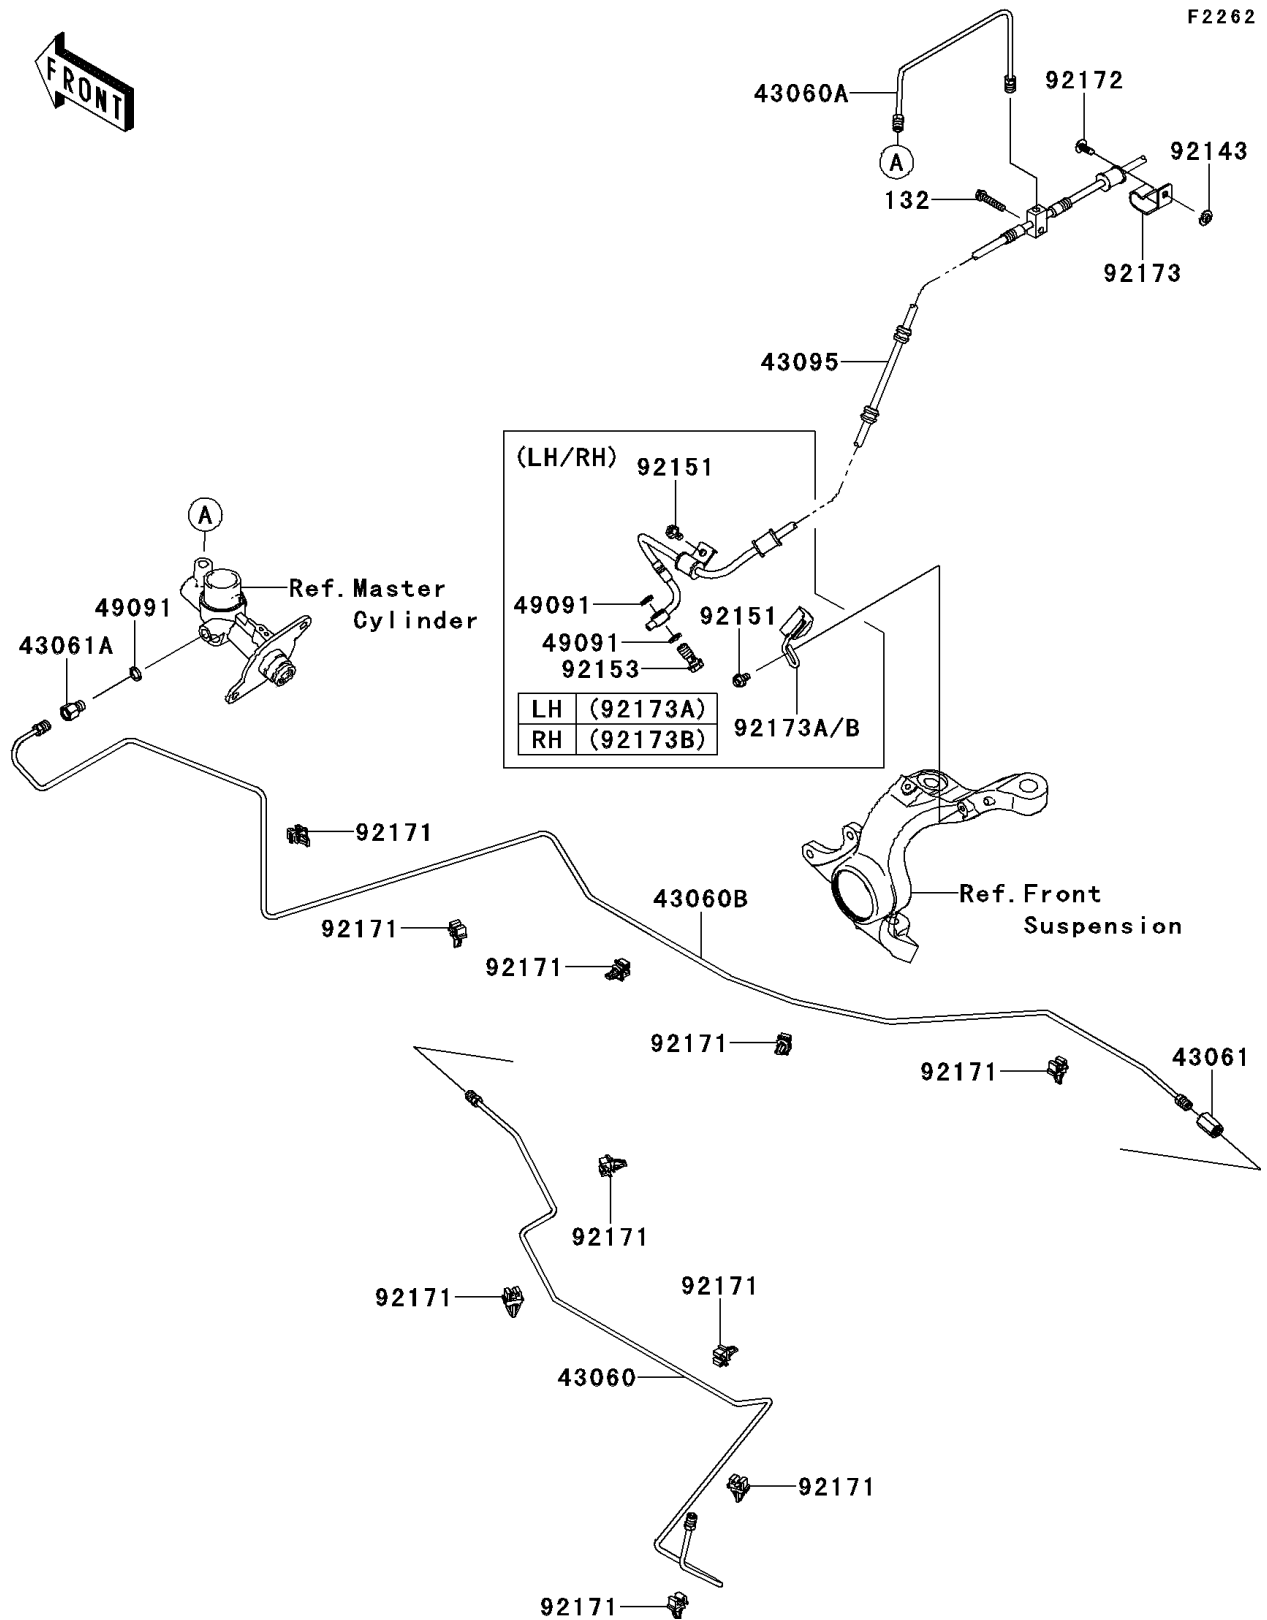

2013 Teryx4™ 750 4x4 EPS LE PARTS DIAGRAM

Brake Piping

2013 Teryx4™ 750 4x4 EPS LE PARTS LIST

Brake Piping

ITEM NAME	PART NUMBER	QUANTITY
BOLT-FLANGED-SMALL,6X30 (Ref # 132)	132BA0630	1
PIPE-BRAKE,JOINT-BRAKE (Ref # 43060)	43060-0311	1
PIPE-BRAKE,M/C-FR JOINT (Ref # 43060A)	43060-0314	1
PIPE-BRAKE,M/C-JOINT (Ref # 43060B)	43060-0315	1
JOINT-BRAKE (Ref # 43061)	43061-0003	1
JOINT-BRAKE,M/C (Ref # 43061A)	43061-0302	1
HOSE-BRAKE (Ref # 43095)	43095-0618	1
WASHER-SEAL,10.1X14.5X1.5 (Ref # 49091)	49091-0001	1
COLLAR (Ref # 92143)	92143-1087	1
BOLT,6X10 (Ref # 92151)	92151-1344	1
BOLT,OIL,L=23 (Ref # 92153)	92153-0627	1
CLAMP (Ref # 92171)	92171-0805	1
SCREW,TAPPING,6X16 (Ref # 92172)	92172-0739	1
CLAMP (Ref # 92173)	92173-0930	1
CLAMP (Ref # 92173A)	92173-0934	1
CLAMP (Ref # 92173B)	92173-0935	1