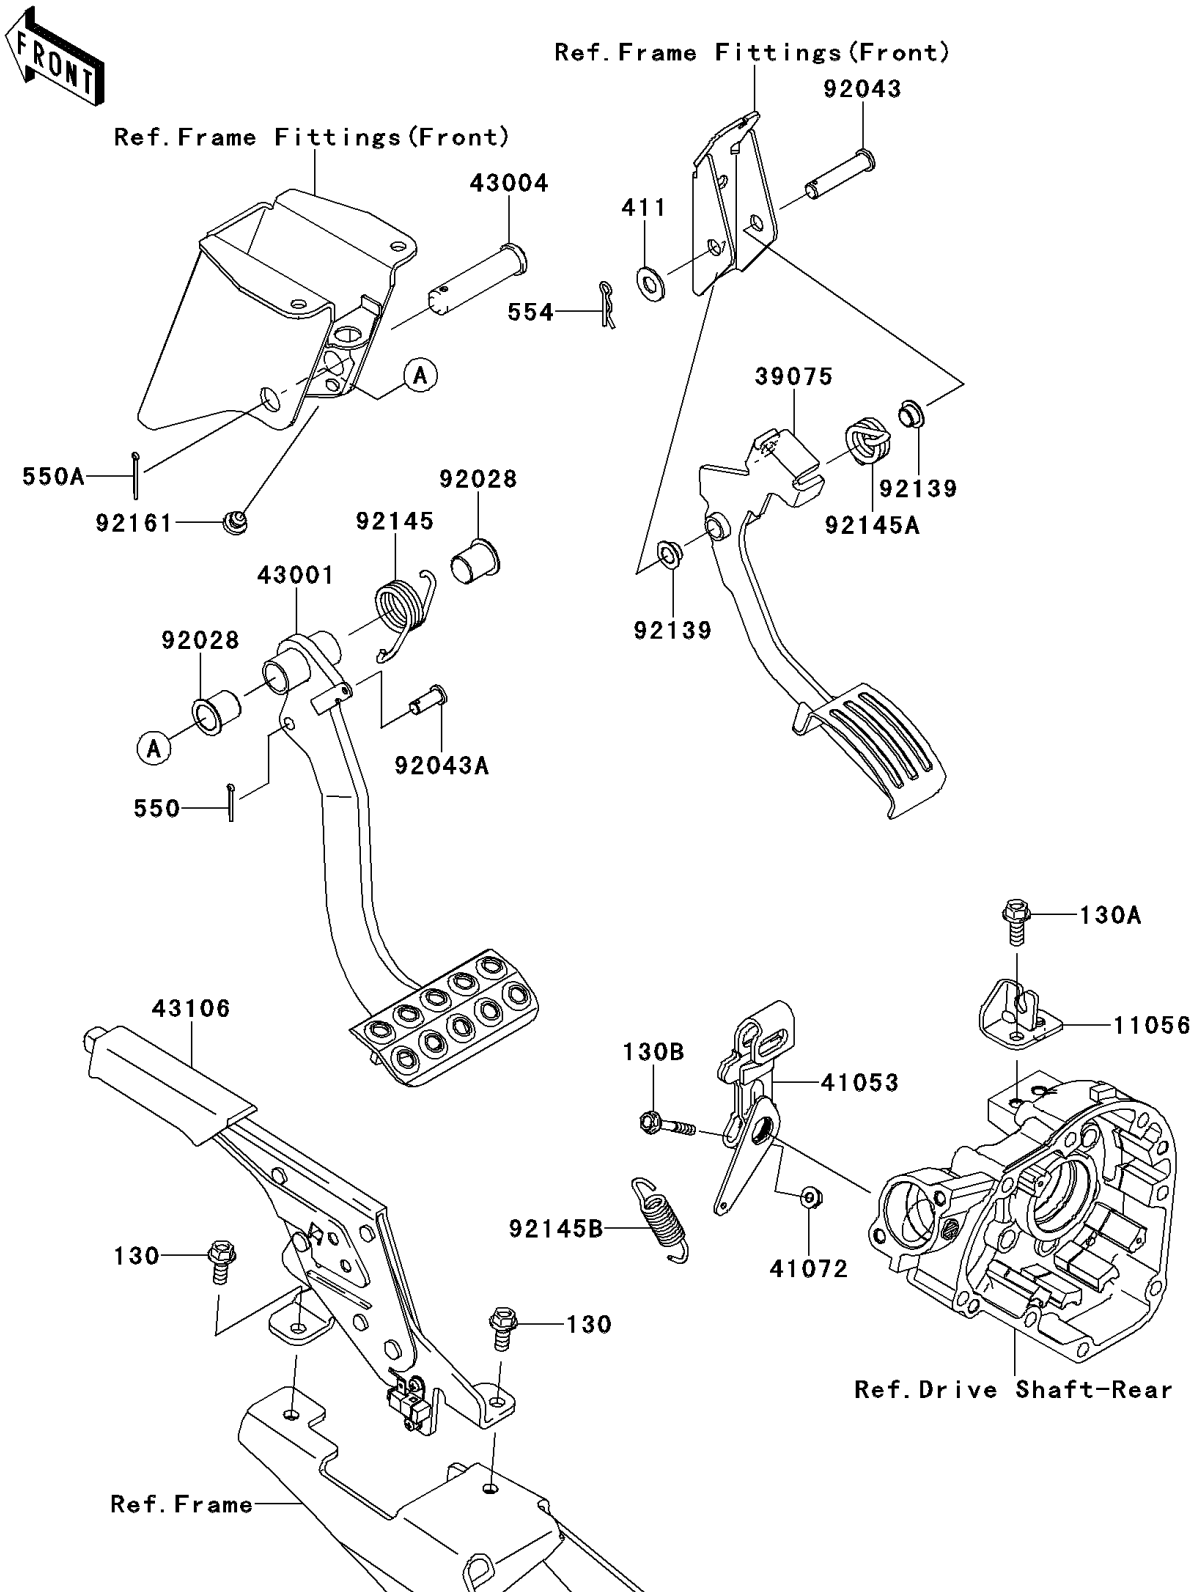

2012 TERYX4™ 750 4x4 EPS LE

PARTS DIAGRAM

Brake Pedal/Throttle Lever

F2260

2012 TERYX4™ 750 4x4 EPS LE

PARTS LIST

Brake Pedal/Throttle Lever

ITEM NAME	PART NUMBER	QUANTITY
BRACKET,BRAKE CABLE (Ref # 11056)	11056-1749	1
BOLT-FLANGED,8X18 (Ref # 130)	130BA0818	2
BOLT-FLANGED,8X20 (Ref # 130A)	130BA0820	1
BOLT-FLANGED,6X40 (Ref # 130B)	130CA0640	1
LEVER-THROTTLE (Ref # 39075)	39075-0703	1
LEVER-BRAKE CAM (Ref # 41053)	41053-0060	1
NUT,6MM (Ref # 41072)	41072-007	1
WASHER-PLAIN,10MM (Ref # 411)	411AA1000	1
LEVER-BRAKE,PEDAL (Ref # 43001)	43001-0714	1
SHAFT-BRAKE (Ref # 43004)	43004-1128	1
LEVER-ASSY-PARKING BRAKE (Ref # 43106)	43106-0002	1
PIN-COTTER,2.5X18 (Ref # 550)	550AA2518	1
PIN-COTTER,2.5X25 (Ref # 550A)	550AA2525	1
PIN-SNAP,10MM (Ref # 554)	554DA1000	1
BUSHING (Ref # 92028)	92028-1571	2
PIN,10X42.5 (Ref # 92043)	92043-0707	1
PIN (Ref # 92043A)	92043-1039	1
BUSHING (Ref # 92139)	92139-0230	2
SPRING,BRAKE PEDAL RETURN (Ref # 92145)	92145-0575	1
SPRING,THROTTLE (Ref # 92145A)	92145-0831	1
SPRING,BRAKE CAM LEVER (Ref # 92145B)	92145-0880	1
DAMPER (Ref # 92161)	92161-1084	1