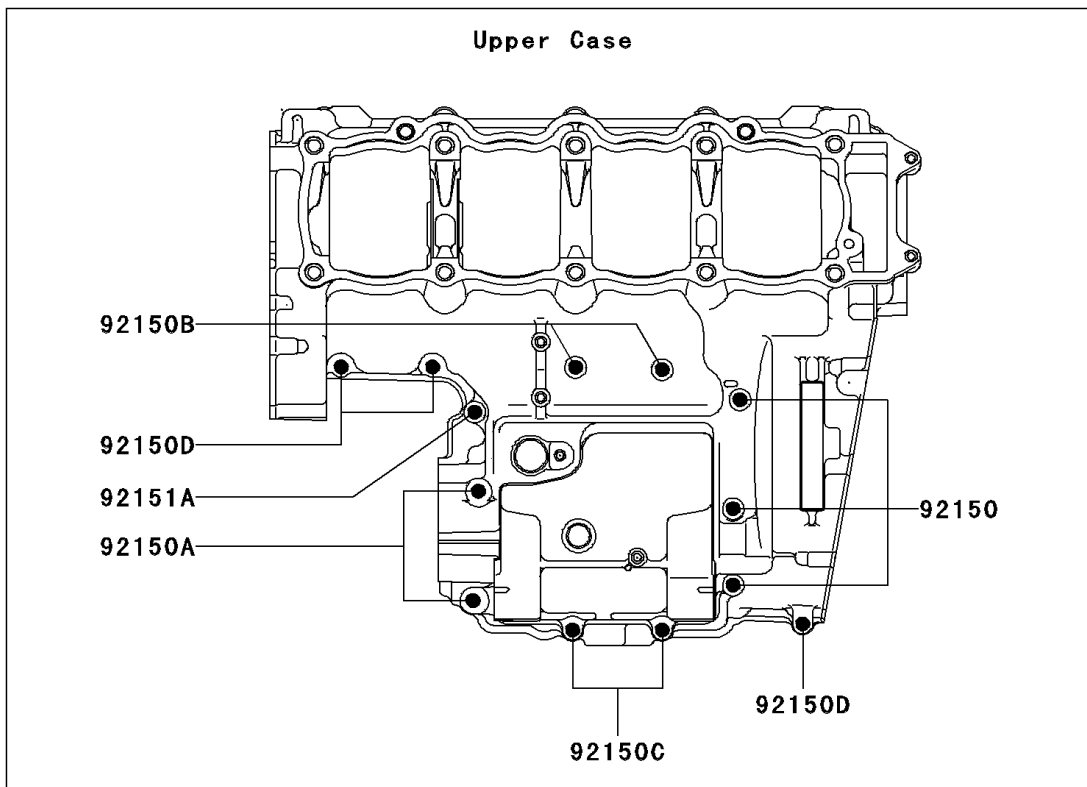

2007 Z1000 PARTS DIAGRAM

Crankcase Bolt Pattern

E1412

2007 Z1000 PARTS LIST

Crankcase Bolt Pattern

ITEM NAME	PART NUMBER	QUANTITY
BOLT,FLANGED,7X85 (Ref # 92150)	92150-1251	1
BOLT,8X70 (Ref # 92150A)	92150-1483	1
BOLT,6X60 (Ref # 92150B)	92150-1548	1
BOLT,6X90 (Ref # 92150C)	92150-1622	1
BOLT,6X40 (Ref # 92150D)	92150-1794	1
BOLT,9X81 (Ref # 92151)	92151-1222	1
BOLT,FLANGED,7X50 (Ref # 92151A)	92151-1223	1
BOLT,FLANGED,9X95 (Ref # 92151B)	92151-1378	1
BOLT,FLANGED,7X45 (Ref # 92151C)	92151-1539	1
WASHER,9.2X19X23 (Ref # 92200)	92200-0115	1