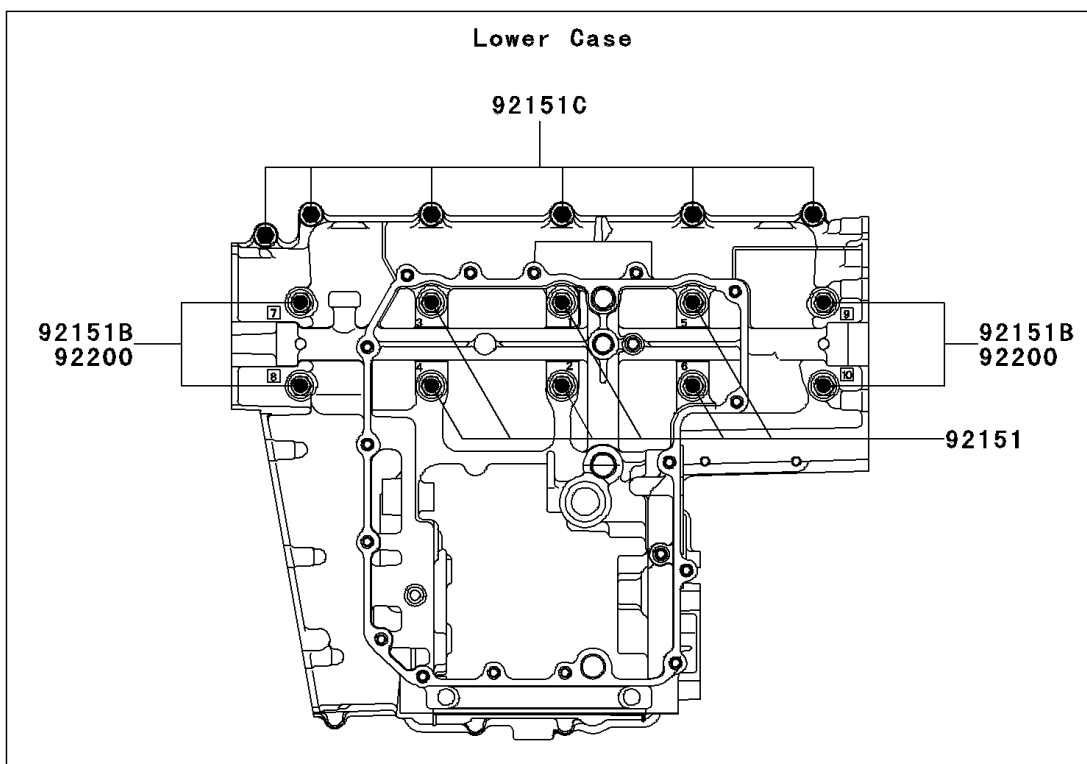

2007 Z1000 PARTS DIAGRAM

Crankcase Bolt Pattern

E1412

2007 Z1000 PARTS LIST

Crankcase Bolt Pattern

ITEM NAME	PART NUMBER	QUANTITY
BOLT,FLANGED,7X85 (Ref # 92150)	92150-1251	1
BOLT,8X70 (Ref # 92150A)	92150-1483	1
BOLT,6X60 (Ref # 92150B)	92150-1548	1
BOLT,6X90 (Ref # 92150C)	92150-1622	1
BOLT,6X40 (Ref # 92150D)	92150-1794	1
BOLT,9X81 (Ref # 92151)	92151-1222	1
BOLT,FLANGED,7X50 (Ref # 92151A)	92151-1223	1
BOLT,FLANGED,9X95 (Ref # 92151B)	92151-1378	1
BOLT,FLANGED,7X45 (Ref # 92151C)	92151-1539	1
WASHER,9.2X19X23 (Ref # 92200)	92200-0115	1