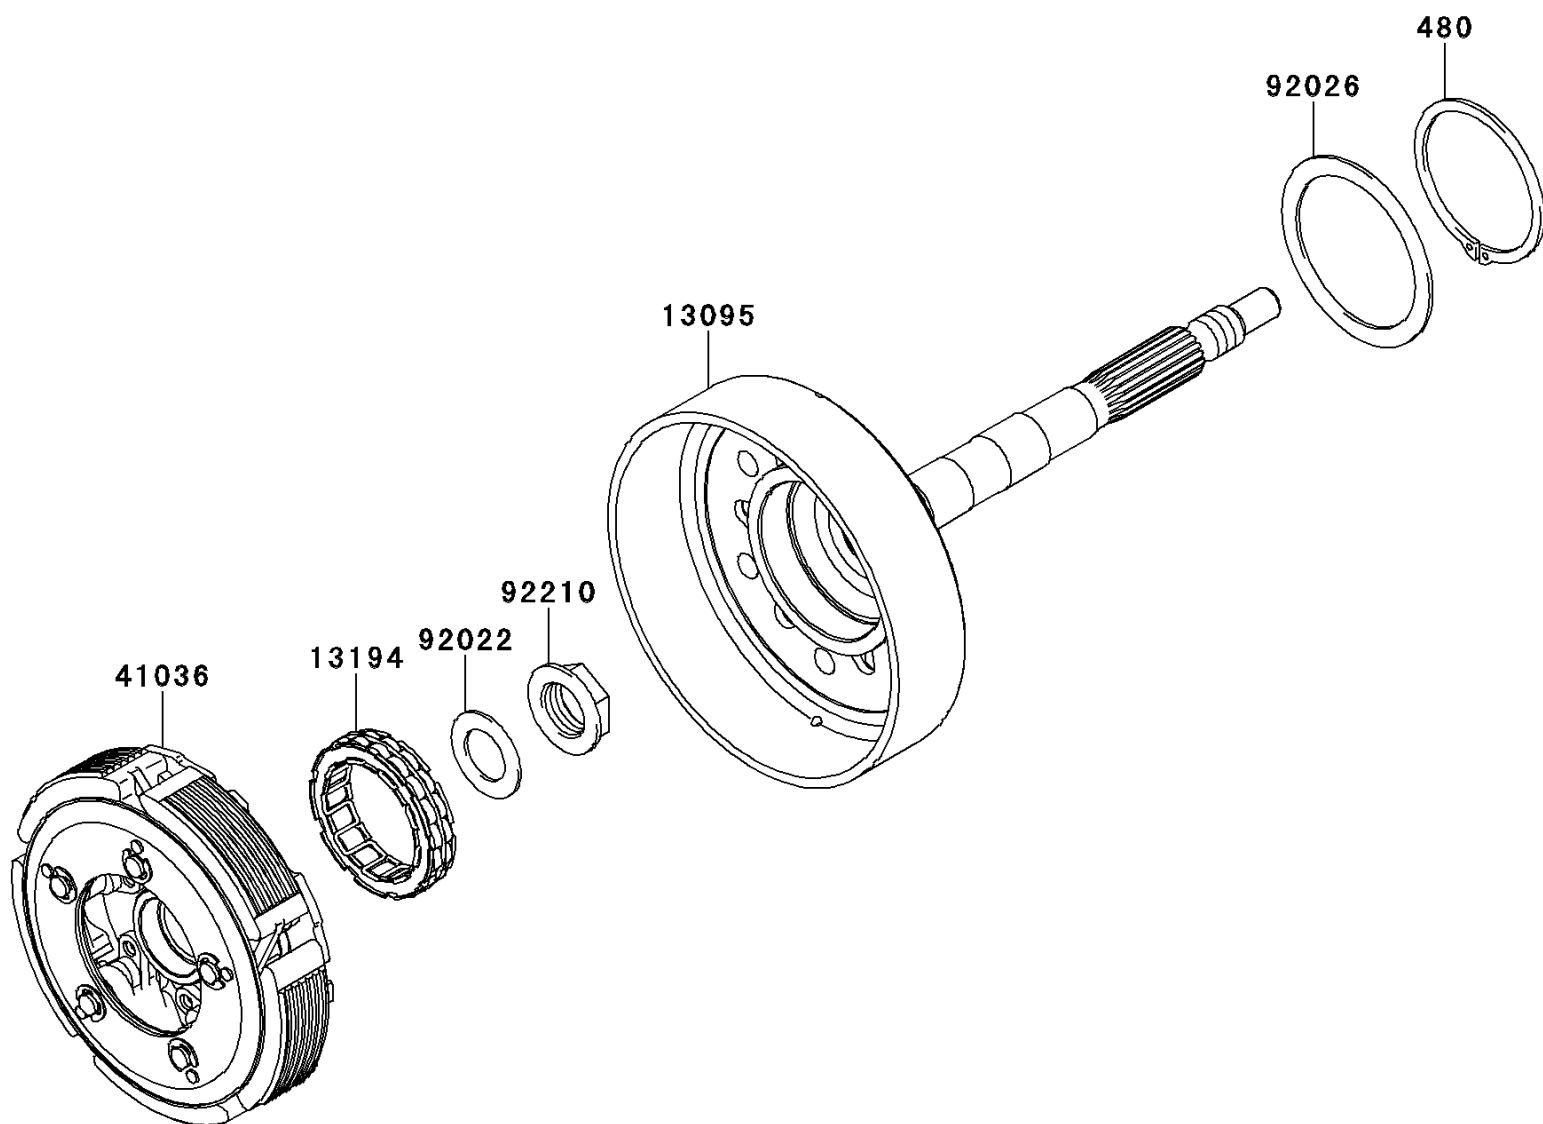

2013 Teryx4™ 750 4x4 EPS LE PARTS DIAGRAM

Clutch

E1350

2013 Teryx4™ 750 4x4 EPS LE PARTS LIST

Clutch

ITEM NAME	PART NUMBER	QUANTITY
HOUSING-COMP-CLUTCH (Ref # 13095)	13095-0554	1
CLUTCH-ONEWAY (Ref # 13194)	13194-0555	1
HUB-ASSY (Ref # 41036)	41036-0553	1
CIRCLIP-TYPE-C,60MM (Ref # 480)	480J6000	1
WASHER,20.5X34X1.4 (Ref # 92022)	92022-168	1
SPACER (Ref # 92026)	92026-0710	1
NUT,20MM (Ref # 92210)	92210-0711	1