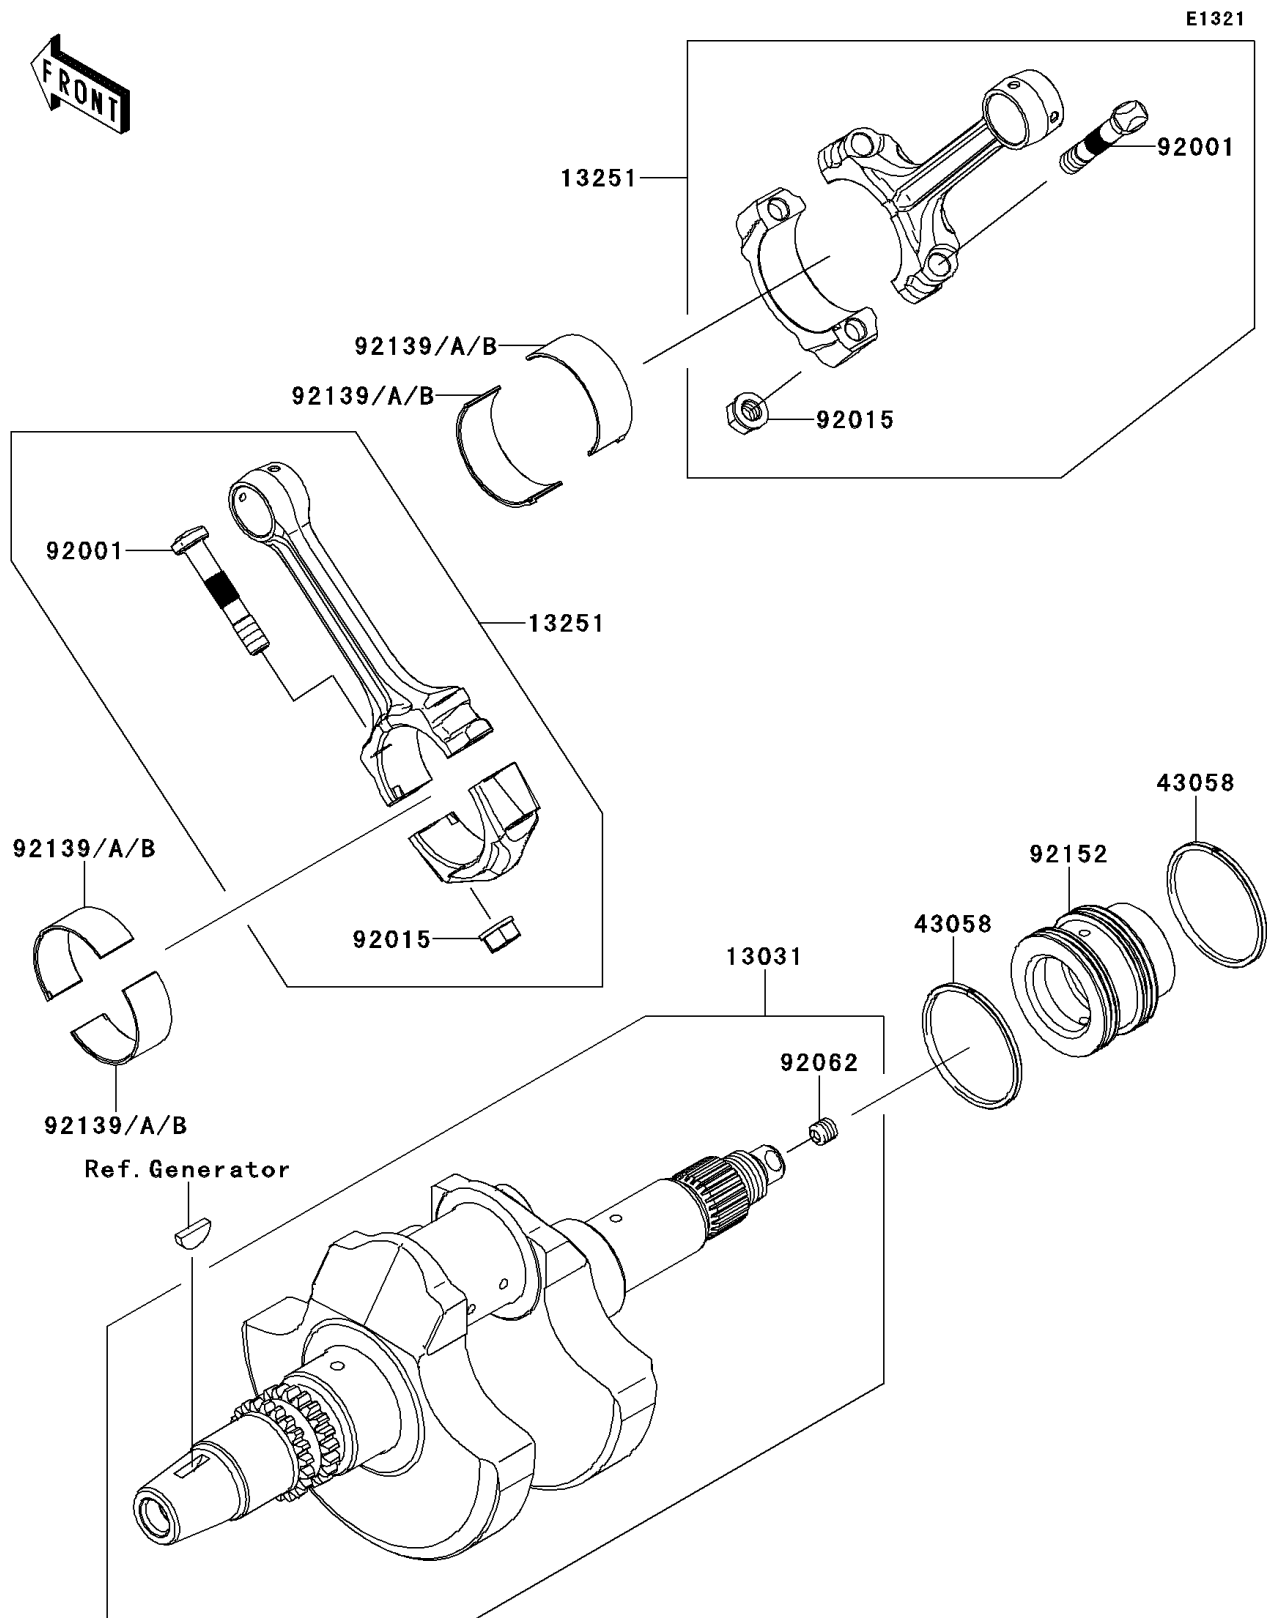

## PARTS DIAGRAM

### Crankshaft

## PARTS LIST

### Crankshaft

ITEM NAME	PART NUMBER	QUANTITY
CRANKSHAFT-COMP (Ref # 13031)	13031-0709	1
ROD-ASSY-CONNECTING (Ref # 13251)	13251-0709	2
RING (Ref # 43058)	43058-0702	2
BOLT,CONNECTING ROD (Ref # 92001)	92001-1980	4
NUT,FLANGED,8MM (Ref # 92015)	92015-1311	4
NOZZLE,8X8,SILVER (Ref # 92062)	92062-1082	1
BUSHING,CONNECTING ROD,GREEN (Ref # 92139)	92139-0764	AR
BUSHING,CONNECTING ROD,YELLOW (Ref # 92139A)	92139-0765	4
BUSHING,CONNECTING ROD,BROWN (Ref # 92139B)	92139-0766	AR
COLLAR,CRANK-CLUTCH (Ref # 92152)	92152-0956	1