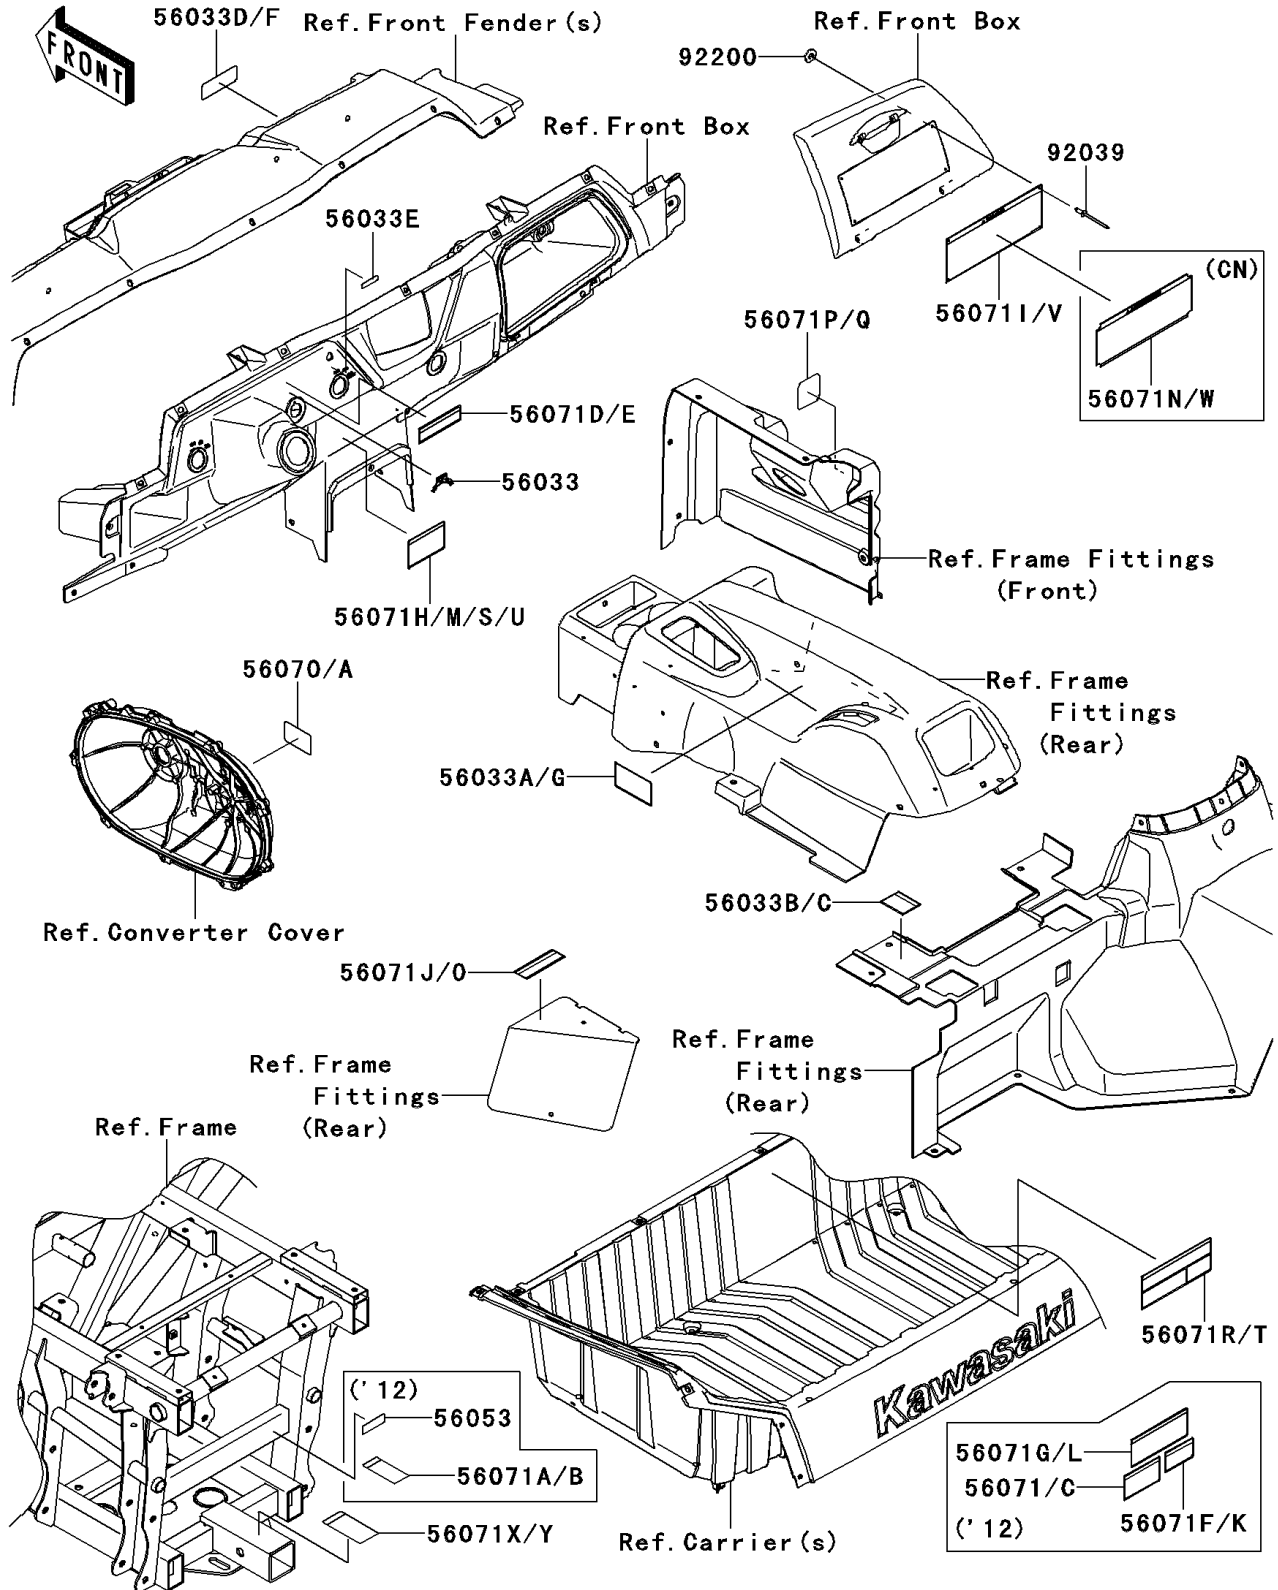

2012 Teryx4™ 750 4x4 EPS PARTS DIAGRAM

Labels

F2860

2012 Teryx4™ 750 4x4 EPS PARTS LIST

Labels

ITEM NAME	PART NUMBER	QUANTITY
LABEL-MANUAL,MAIN SWITCH (Ref # 56033)	56033-0190	1
LABEL-MANUAL,CVT,FRN (Ref # 56033A)	56033-0305	1
LABEL-MANUAL,OIL MAINTENANCE (Ref # 56033B)	56033-0372	1
LABEL-MANUAL,OIL MAINTENANCE,FRN (Ref # 56033C)	56033-0373	1
LABEL-MANUAL,AIR CLEANER (Ref # 56033D)	56033-0724	1
LABEL-MANUAL,BLOWER FAN (Ref # 56033E)	56033-0730	1
LABEL-MANUAL,AIR CLEANER,FRN (Ref # 56033F)	56033-0731	1
LABEL-MANUAL,DRIVE BELT (Ref # 56033G)	56033-0739	1
LABEL,TRAILER HITCH (Ref # 56053)	56053-0348	1
LABEL-WARNING,CVT COVER (Ref # 56070)	56070-1269	1
LABEL-WARNING,CVT COVER(FRN) (Ref # 56070A)	56070-1271	1
LABEL-WARNING (Ref # 56071)	56071-0048	1
LABEL-WARNING,TRAILER HITCH (Ref # 56071A)	56071-0099	1
LABEL-WARNING,TRAILER HITCH,FRN (Ref # 56071B)	56071-0100	1
LABEL-WARNING,CARGO NET(FRN) (Ref # 56071C)	56071-0112	1
LABEL-WARNING,SHIFT CAUTION (Ref # 56071D)	56071-0128	1
LABEL-WARNING,SHIFT CAUTION,FRN (Ref # 56071E)	56071-0129	1
LABEL-WARNING,NO PASSENGERS (Ref # 56071F)	56071-0253	1
LABEL-WARNING,CARGO CAPACITY (Ref # 56071G)	56071-0254	1
LABEL-WARNING,TIRE PRESSURE (Ref # 56071H)	56071-0255	1
LABEL-WARNING,GENERAL (Ref # 56071I)	56071-0256	1
LABEL-WARNING,FAN DUCT COVER (Ref # 56071J)	56071-0258	1
LABEL-WARNING,CARGO BED,FRN (Ref # 56071K)	56071-0259	1
LABEL-WARNING,TRAILER WEIGHT,FRN (Ref # 56071L)	56071-0260	1
LABEL-WARNING,TIRE&LOAD,FRN (Ref # 56071M)	56071-0261	1
LABEL-WARNING,GENERAL,FRN (Ref # 56071N)	56071-0262	1
LABEL-WARNING,HEAT COVER,FRN (Ref # 56071O)	56071-0263	1
LABEL-WARNING,GASOLINE (Ref # 56071P)	56071-0292	1
LABEL-WARNING,GASOLINE(FRN) (Ref # 56071Q)	56071-0293	1

2012 Teryx4™ 750 4x4 EPS PARTS LIST

Labels

ITEM NAME	PART NUMBER	QUANTITY
RIVET,3.2X8 (Ref # 92039)	92039-3763	4
WASHER,3.5X8X1 (Ref # 92200)	92200-1251	4