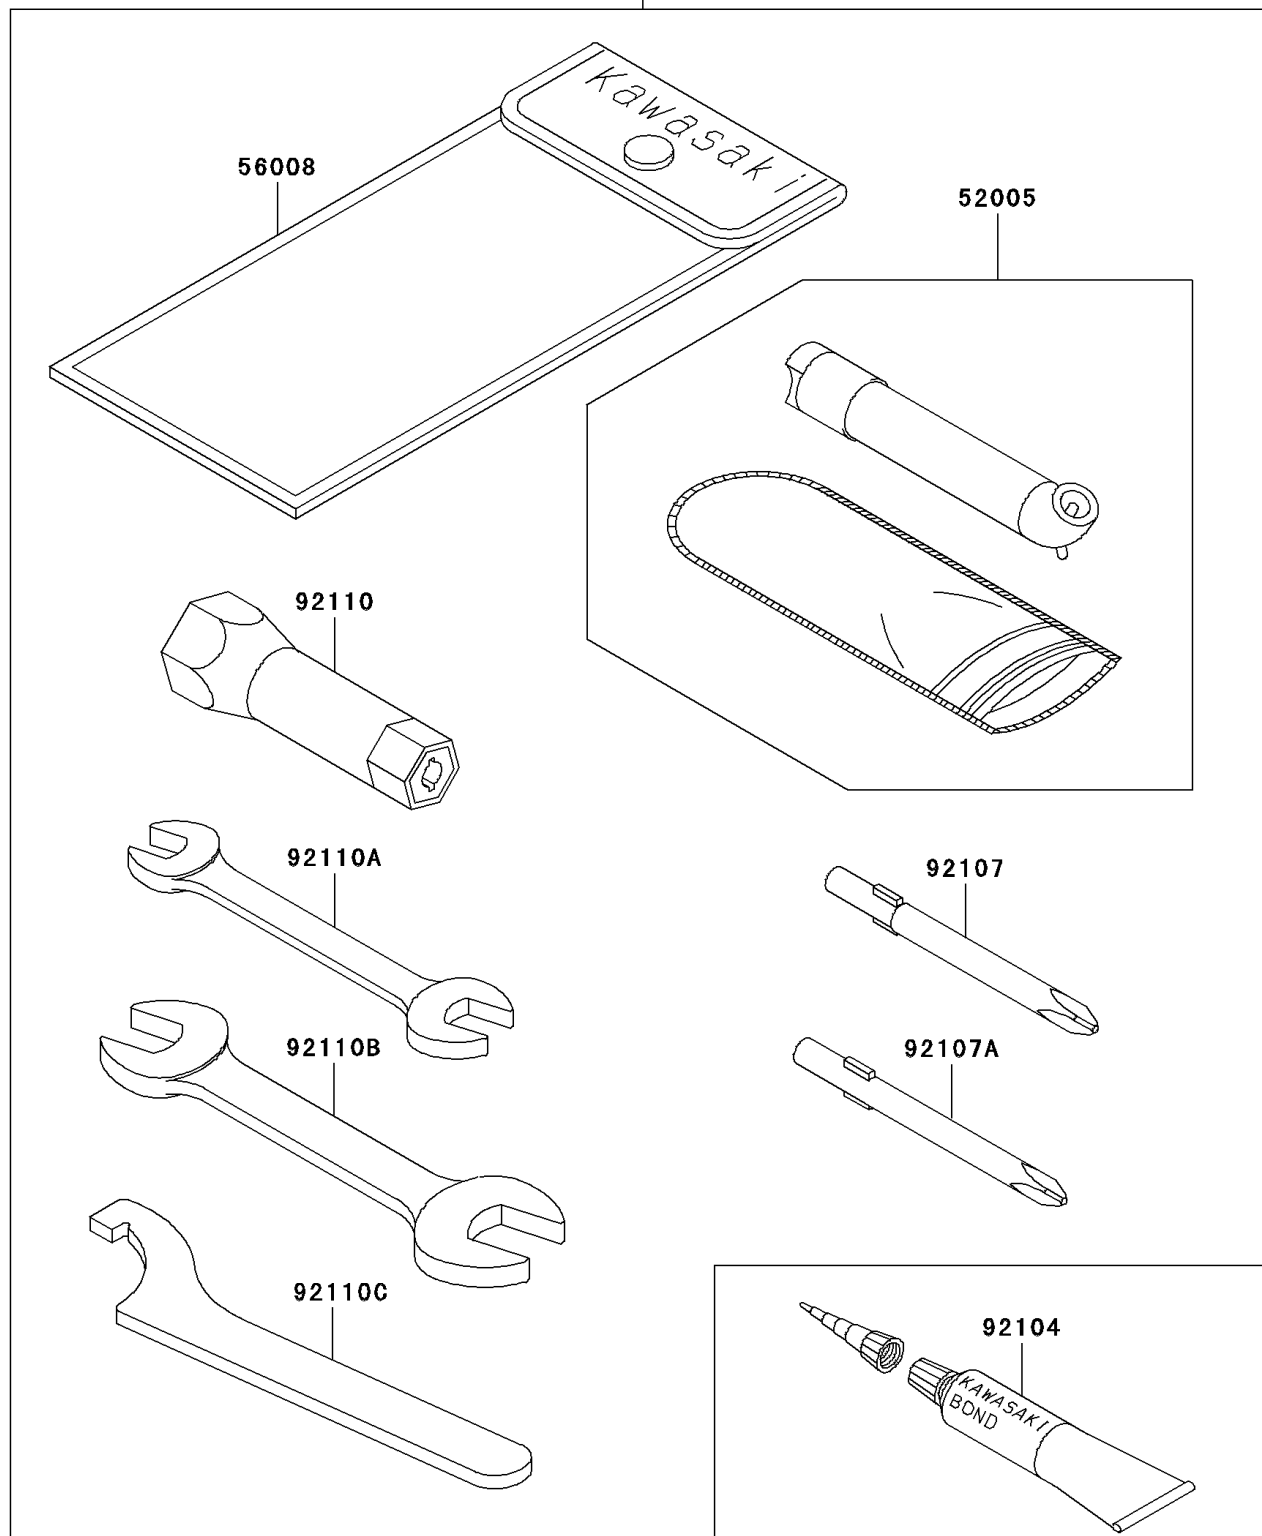

## 2000 Prairie 300 4X4 PARTS DIAGRAM

Owner's Tools

56007

F2810

## 2000 Prairie 300 4X4 PARTS LIST

Owner's Tools

ITEM NAME	PART NUMBER	QUANTITY
GAUGE,AIR (Ref # 52005)	52005-1082	1
TOOL-KIT (Ref # 56007)	56007-1407	1
BAG,TOOL (Ref # 56008)	56008-1007	1
GASKET-LIQUID,TUBE,100G,SILVER (Ref # 92104)	92104-002	1
TOOL-DRIVER,#3PHILLIPS (Ref # 92107)	92107-005	1
TOOL-DRIVER,#2PHILLIPS (Ref # 92107A)	92107-1053	1
TOOL-WRENCH,BOX,18MM (Ref # 92110)	92110-1109	1
TOOL-WRENCH,OPEN END,10X12 (Ref # 92110A)	92110-1152	1
TOOL-WRENCH,OPEN END,14X17 (Ref # 92110B)	92110-1153	1
TOOL-WRENCH,HOOK (Ref # 92110C)	92110-1173	1