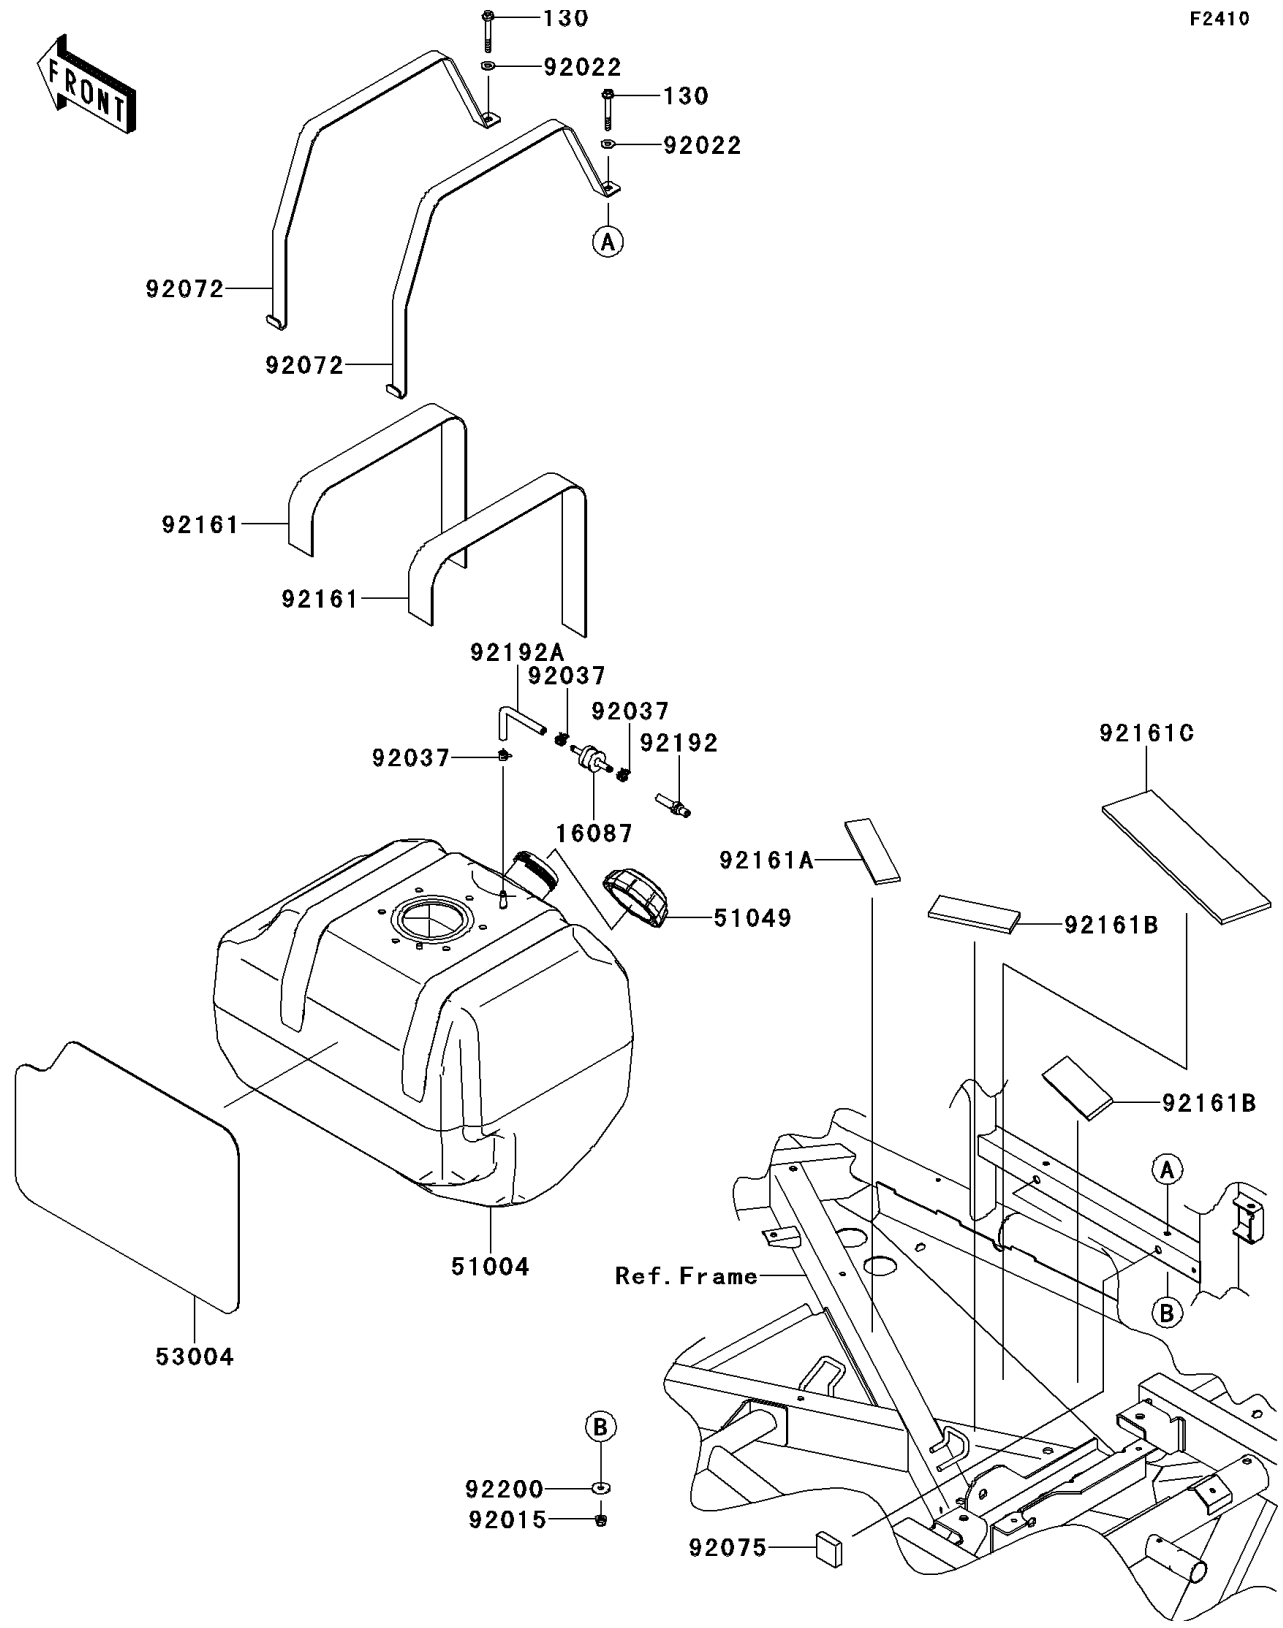

2012 Teryx4™ 750 4x4 EPS PARTS DIAGRAM

Fuel Tank

F2410

2012 Teryx4™ 750 4x4 EPS PARTS LIST

Fuel Tank

ITEM NAME	PART NUMBER	QUANTITY
BOLT-FLANGED,6X50 (Ref # 130)	130BA0650	2
VALVE-CHECK (Ref # 16087)	16087-0703	1
TANK-FUEL (Ref # 51004)	51004-0706	1
CAP-TANK,FUEL (Ref # 51049)	51049-1128	1
MAT (Ref # 53004)	53004-0554	1
NUT,LOCK,FLANGED,6MM (Ref # 92015)	92015-1339	2
WASHER,7X16X1.2 (Ref # 92022)	92022-1344	2
CLAMP,TUBE (Ref # 92037)	92037-1461	3
BAND,FUEL TANK (Ref # 92072)	92072-0704	2
DAMPER (Ref # 92075)	92075-1882	2
DAMPER,FUEL TANK (Ref # 92161)	92161-0794	2
DAMPER,31.1X130X5 (Ref # 92161A)	92161-0936	1
DAMPER,38X105X7 (Ref # 92161B)	92161-0948	2
DAMPER,70X280X7 (Ref # 92161C)	92161-1452	1
TUBE,FRAME PIPE-CHECK VALVE (Ref # 92192)	92192-0068	1
TUBE,VENT (Ref # 92192A)	92192-0949	1
WASHER,6.5X22X1.6 (Ref # 92200)	92200-1087	2