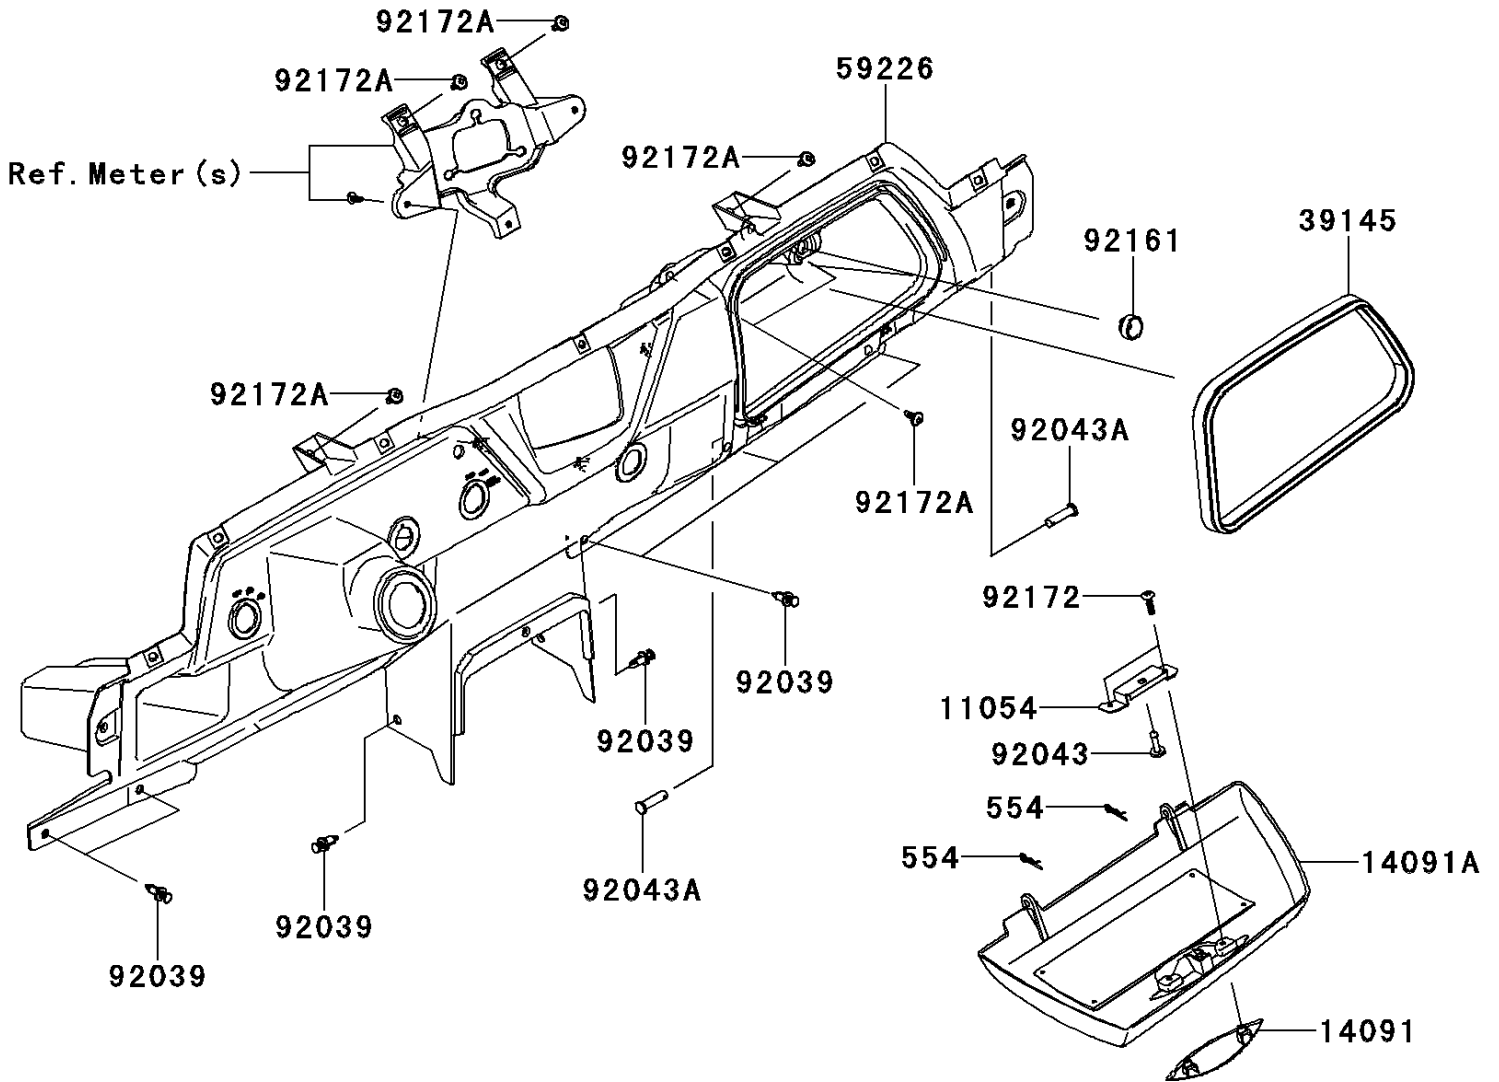

# 2012 Teryx4™ 750 4x4 EPS PARTS DIAGRAM

Front Box

F2135

### Front Box

ITEM NAME	PART NUMBER	QUANTITY
BRACKET (Ref # 11054)	11054-1789	1
COVER,STORAGE CAP,F.BLACK (Ref # 14091)	14091-0700-6Z	1
COVER,STORAGE,F.BLACK (Ref # 14091A)	14091-0985-6Z	1
TRIM-SEAL,L=940 (Ref # 39145)	39145-0029	1
PIN-SNAP (Ref # 554)	554DA0600	2
PANEL-CONTROL (Ref # 59226)	59226-0713	1
RIVET (Ref # 92039)	92039-1229	7
PIN (Ref # 92043)	92043-0138	1
PIN,6X23 (Ref # 92043A)	92043-0164	2
DAMPER (Ref # 92161)	92161-0568	1
SCREW,TAPPING,4X16 (Ref # 92172)	92172-0347	2
SCREW,6X16 (Ref # 92172A)	92172-0711	6