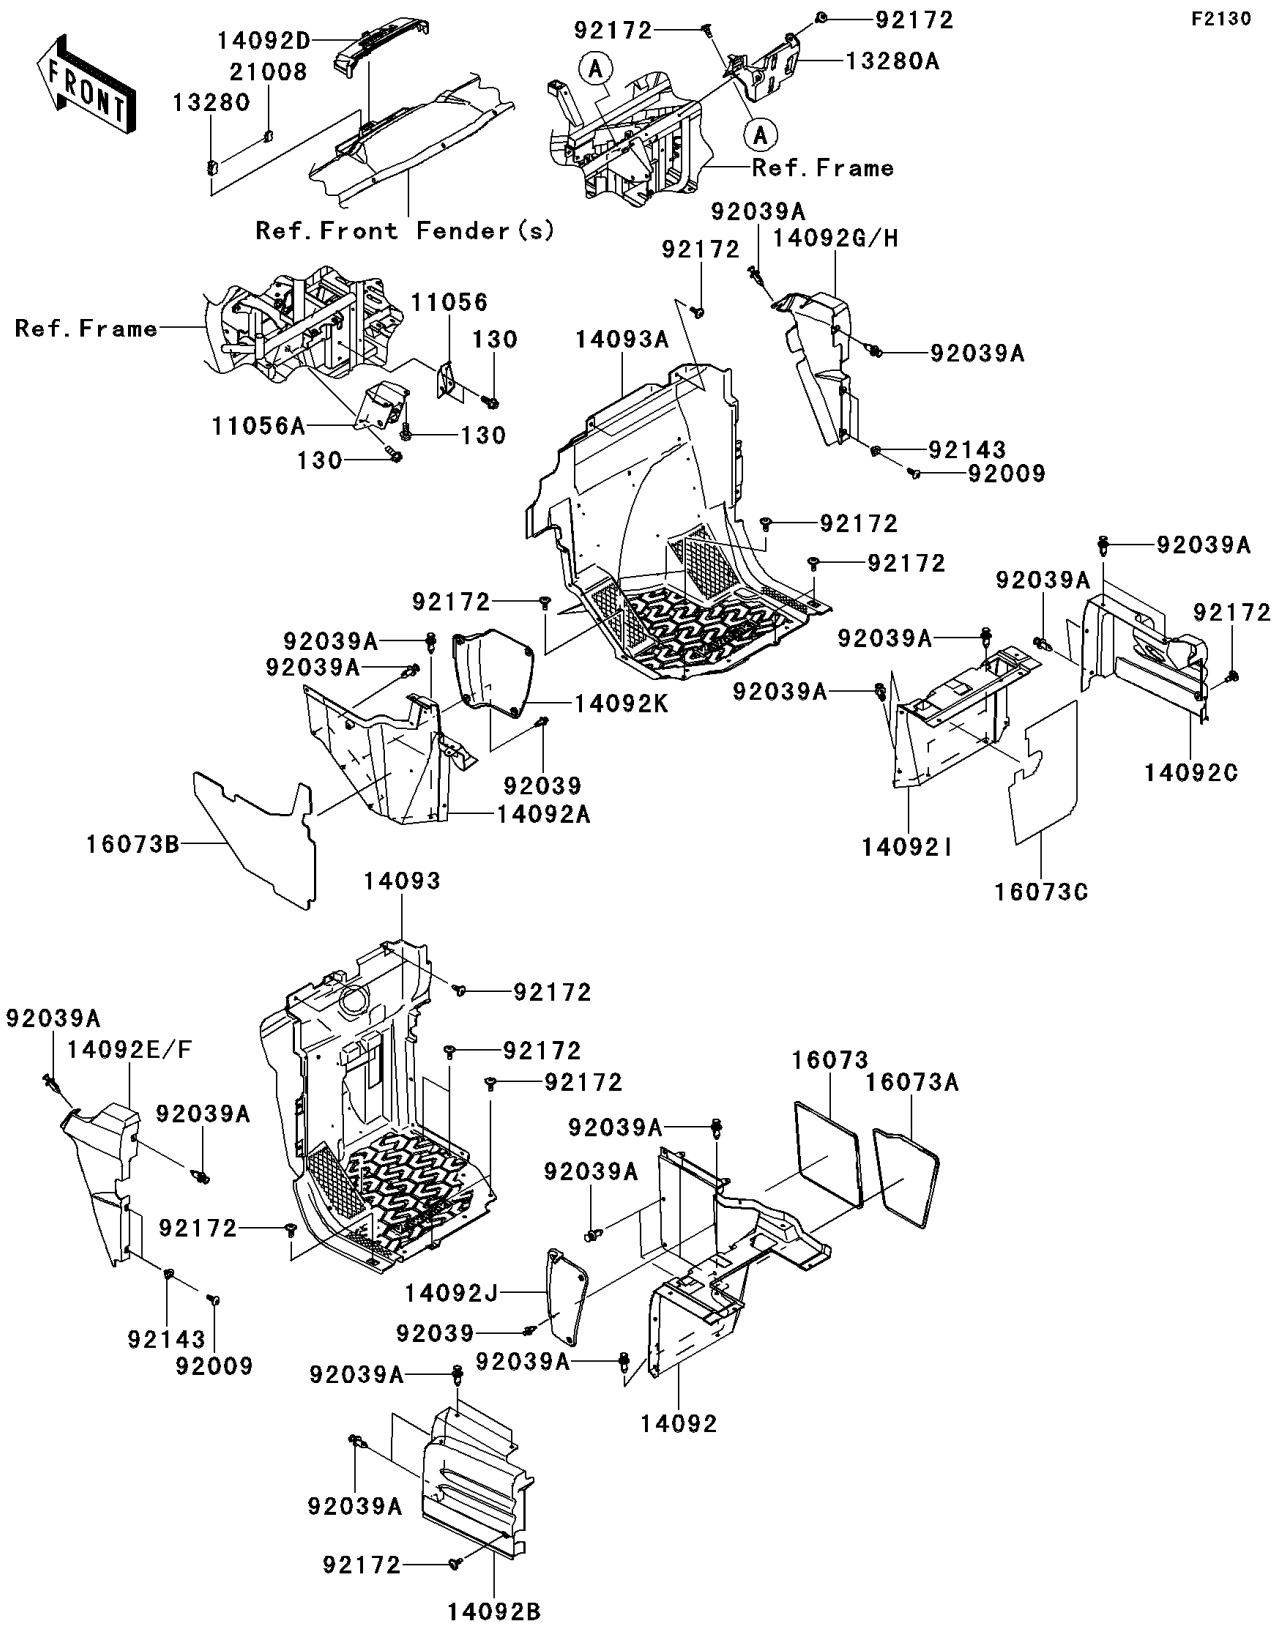

# 2012 Teryx4™ 750 4x4 EPS PARTS DIAGRAM

Frame Fittings(Front)

F2130

## 2012 Teryx4™ 750 4x4 EPS PARTS LIST

### Frame Fittings(Front)

ITEM NAME	PART NUMBER	QUANTITY
BRACKET,THROTTLE PEDAL (Ref # 11056)	11056-0734	1
BRACKET,BRAKE PEDAL (Ref # 11056A)	11056-1431	1
BOLT-FLANGED,8X18 (Ref # 130)	130BA0818	5
HOLDER,BREAKER (Ref # 13280)	13280-0082	1
HOLDER (Ref # 13280A)	13280-0719	1
COVER,FR SEAT,LH (Ref # 14092)	14092-0712	1
COVER,FR SEAT,RH,CNT (Ref # 14092A)	14092-0713	1
COVER,SEAT SIDE,LH (Ref # 14092B)	14092-0720	1
COVER,SEAT SIDE,RH (Ref # 14092C)	14092-0721	1
COVER,FUSE BOX (Ref # 14092D)	14092-0724	1
COVER,SIDE GUARD,LH,V.BLUE (Ref # 14092F)	14092-0754-40D	1
COVER,SIDE GUARD,RH,V.BLUE (Ref # 14092H)	14092-0755-40D	1
COVER,FR SEAT,RH (Ref # 14092I)	14092-0757	1
COVER,PAD,LH (Ref # 14092J)	14092-0909	1
COVER,PAD,RH (Ref # 14092K)	14092-0910	1
COVER,FR FLOOR,LH (Ref # 14093)	14093-5137	1
COVER,FR FLOOR,RH (Ref # 14093A)	14093-5138	1
INSULATOR (Ref # 16073)	16073-0715	1
INSULATOR (Ref # 16073A)	16073-0716	1
INSULATOR (Ref # 16073B)	16073-0738	1
INSULATOR (Ref # 16073C)	16073-0743	1
BREAKER (Ref # 21008)	21008-0556	1
SCREW,TAPPING,6X16 (Ref # 92009)	92009-1166	4
RIVET (Ref # 92039)	92039-0051	8
RIVET (Ref # 92039A)	92039-1229	26
COLLAR (Ref # 92143)	92143-1057	4
SCREW,6X16 (Ref # 92172)	92172-0711	21