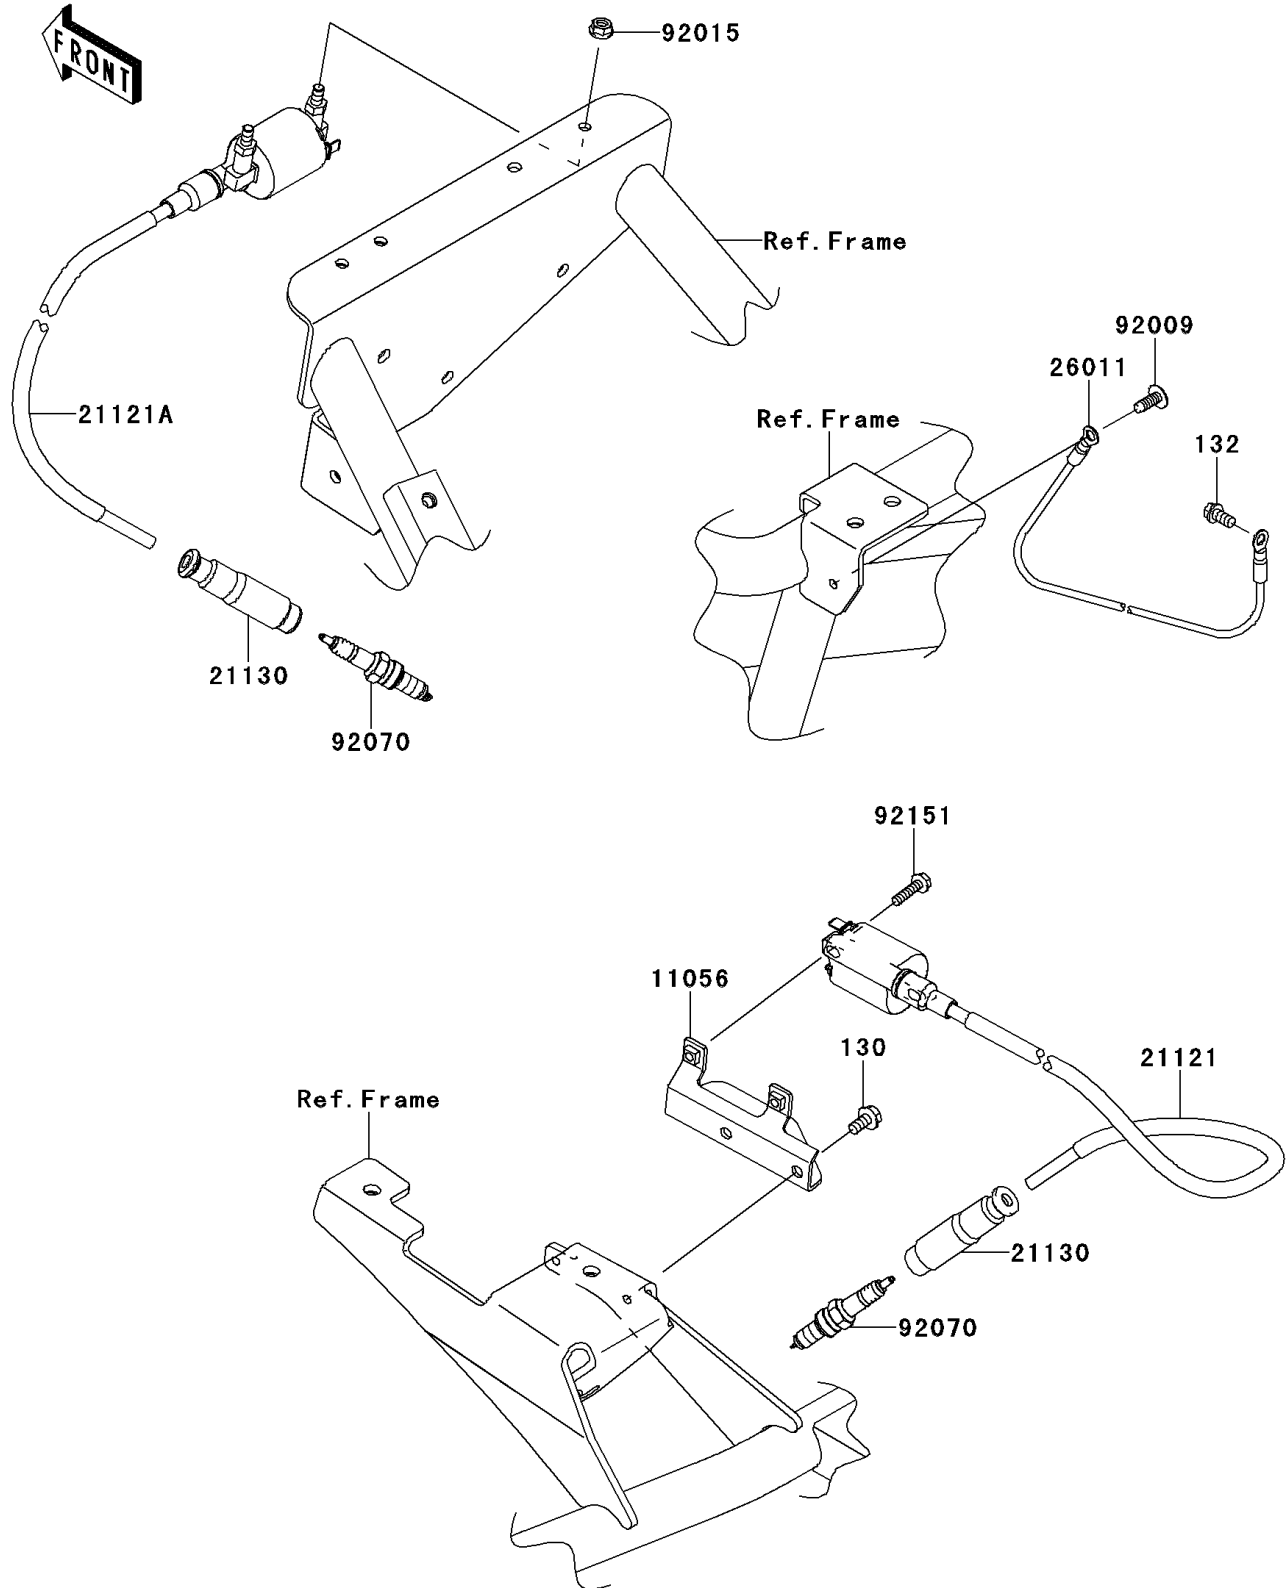

2012 Teryx4™ 750 4x4 EPS

PARTS DIAGRAM

Ignition System

E1830

2012 Teryx4™ 750 4x4 EPS

PARTS LIST

Ignition System

ITEM NAME	PART NUMBER	QUANTITY
BRACKET (Ref # 11056)	11056-0714	1
BOLT-FLANGED,6X12 (Ref # 130)	130BA0612	2
BOLT-FLANGED-SMALL,6X12 (Ref # 132)	132BD0612	1
COIL-IGNITION (Ref # 21121)	21121-0045	1
COIL-IGNITION,FR (Ref # 21121A)	21121-0702	1
CAP-SPARK PLUG (Ref # 21130)	21130-1071	2
WIRE-LEAD (Ref # 26011)	26011-0712	1
SCREW,TAPPING,6X16 (Ref # 92009)	92009-1166	1
NUT,FLANGED,6MM (Ref # 92015)	92015-1367	2
PLUG-SPARK,CPR7EA-9(NGK) (Ref # 92070)	92070-0022	2
BOLT,SOCKET,5X20 (Ref # 92151)	92151-1096	2