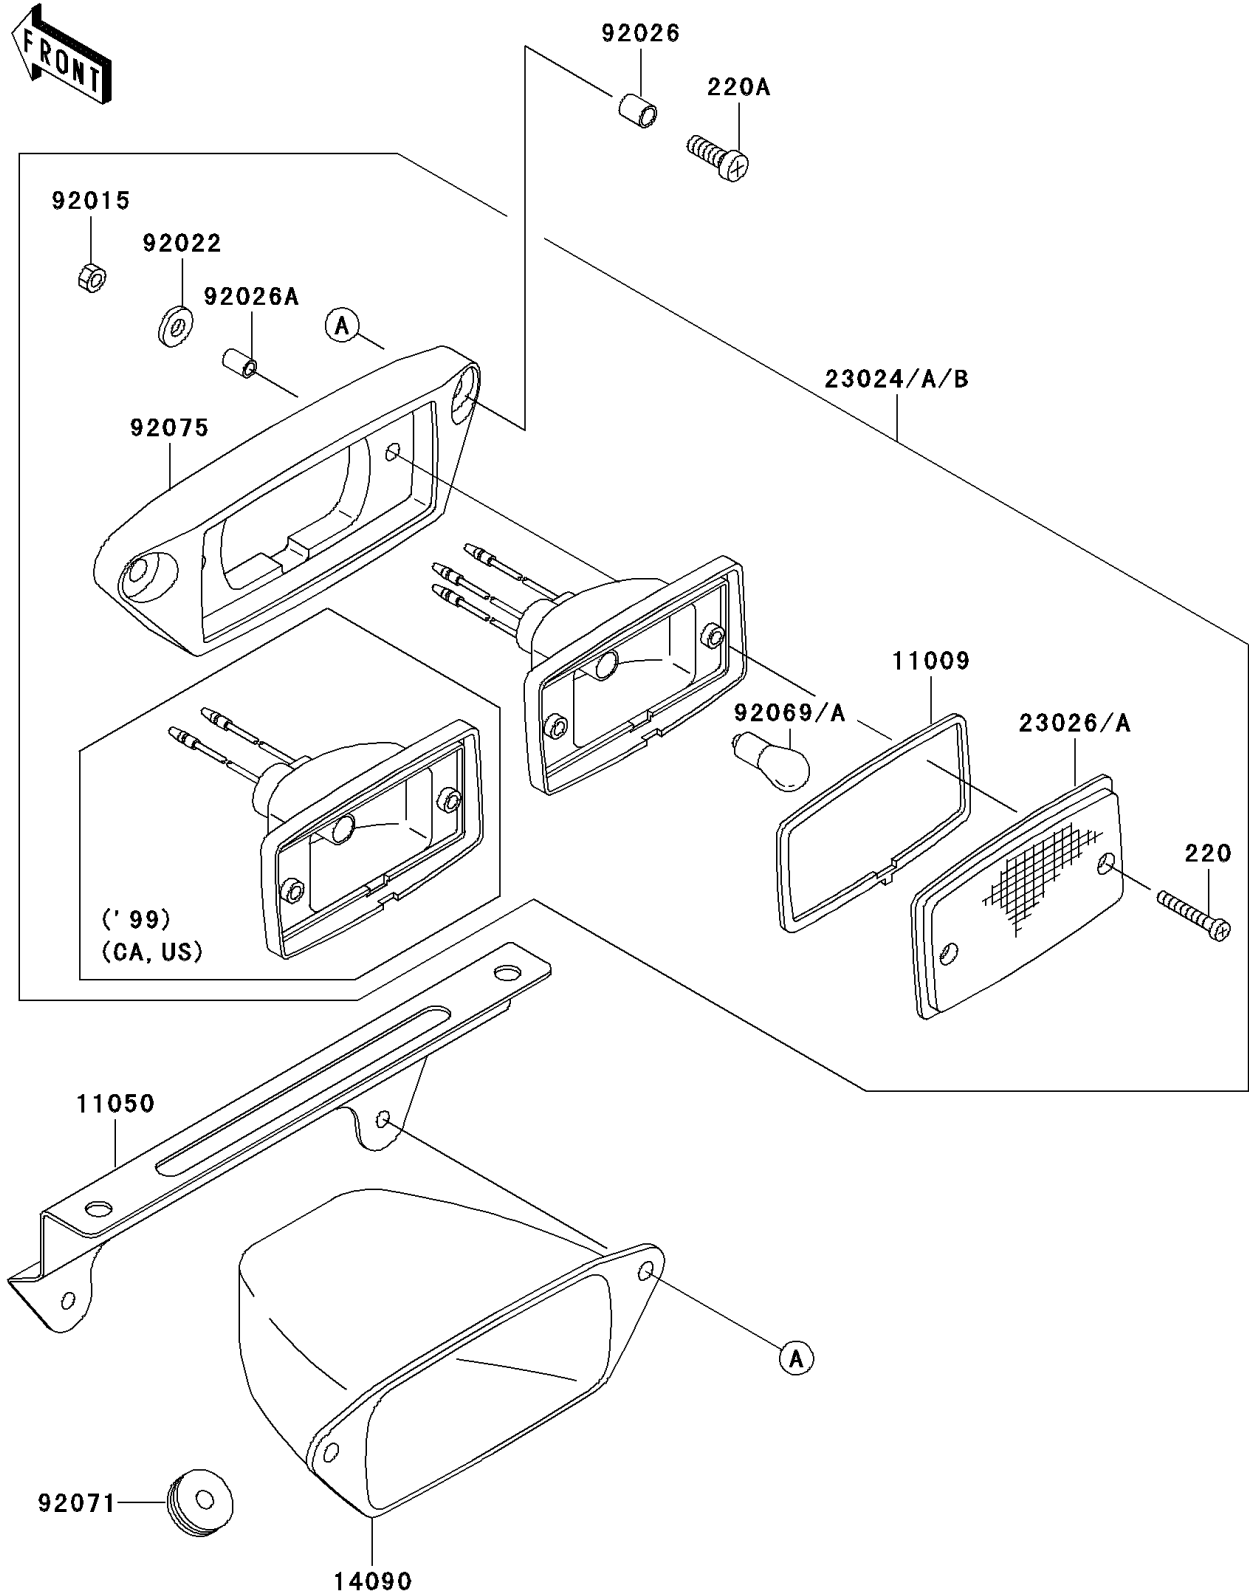

2001 Prairie 300 4X4 PARTS DIAGRAM

Taillight(s)

F2720

2001 Prairie 300 4X4 PARTS LIST

Taillight(s)

ITEM NAME	PART NUMBER	QUANTITY
SCREW-PAN-CROS,4X30 (Ref # 220)	220C0430	2
SCREW-PAN-CROS,6X20,BLACK (Ref # 220A)	220C0620	2
GASKET,TAIL LAMP (Ref # 11009)	11009-4004	1
BRACKET,TAIL LAMP (Ref # 11050)	11050-1718	1
COVER,TAIL LAMP (Ref # 14090)	14090-1911	1
LAMP-ASSY-TAIL (Ref # 23024B)	23024-1131	1
LENS,TAIL LAMP (Ref # 23026)	23026-1239	1
NUT,4MM (Ref # 92015)	92015-1550	2
WASHER,PLAIN,4MM (Ref # 92022)	92022-1762	2
SPACER,6.3X8.3X10 (Ref # 92026)	92026-1260	2
SPACER,4.5X6.5X10 (Ref # 92026A)	92026-1261	2
BULB,12V 27/8W (Ref # 92069)	92069-059	1
GROMMET,SENSOR LEAD (Ref # 92071)	92071-1058	1
DAMPER,TAIL LAMP (Ref # 92075)	92075-1782	1