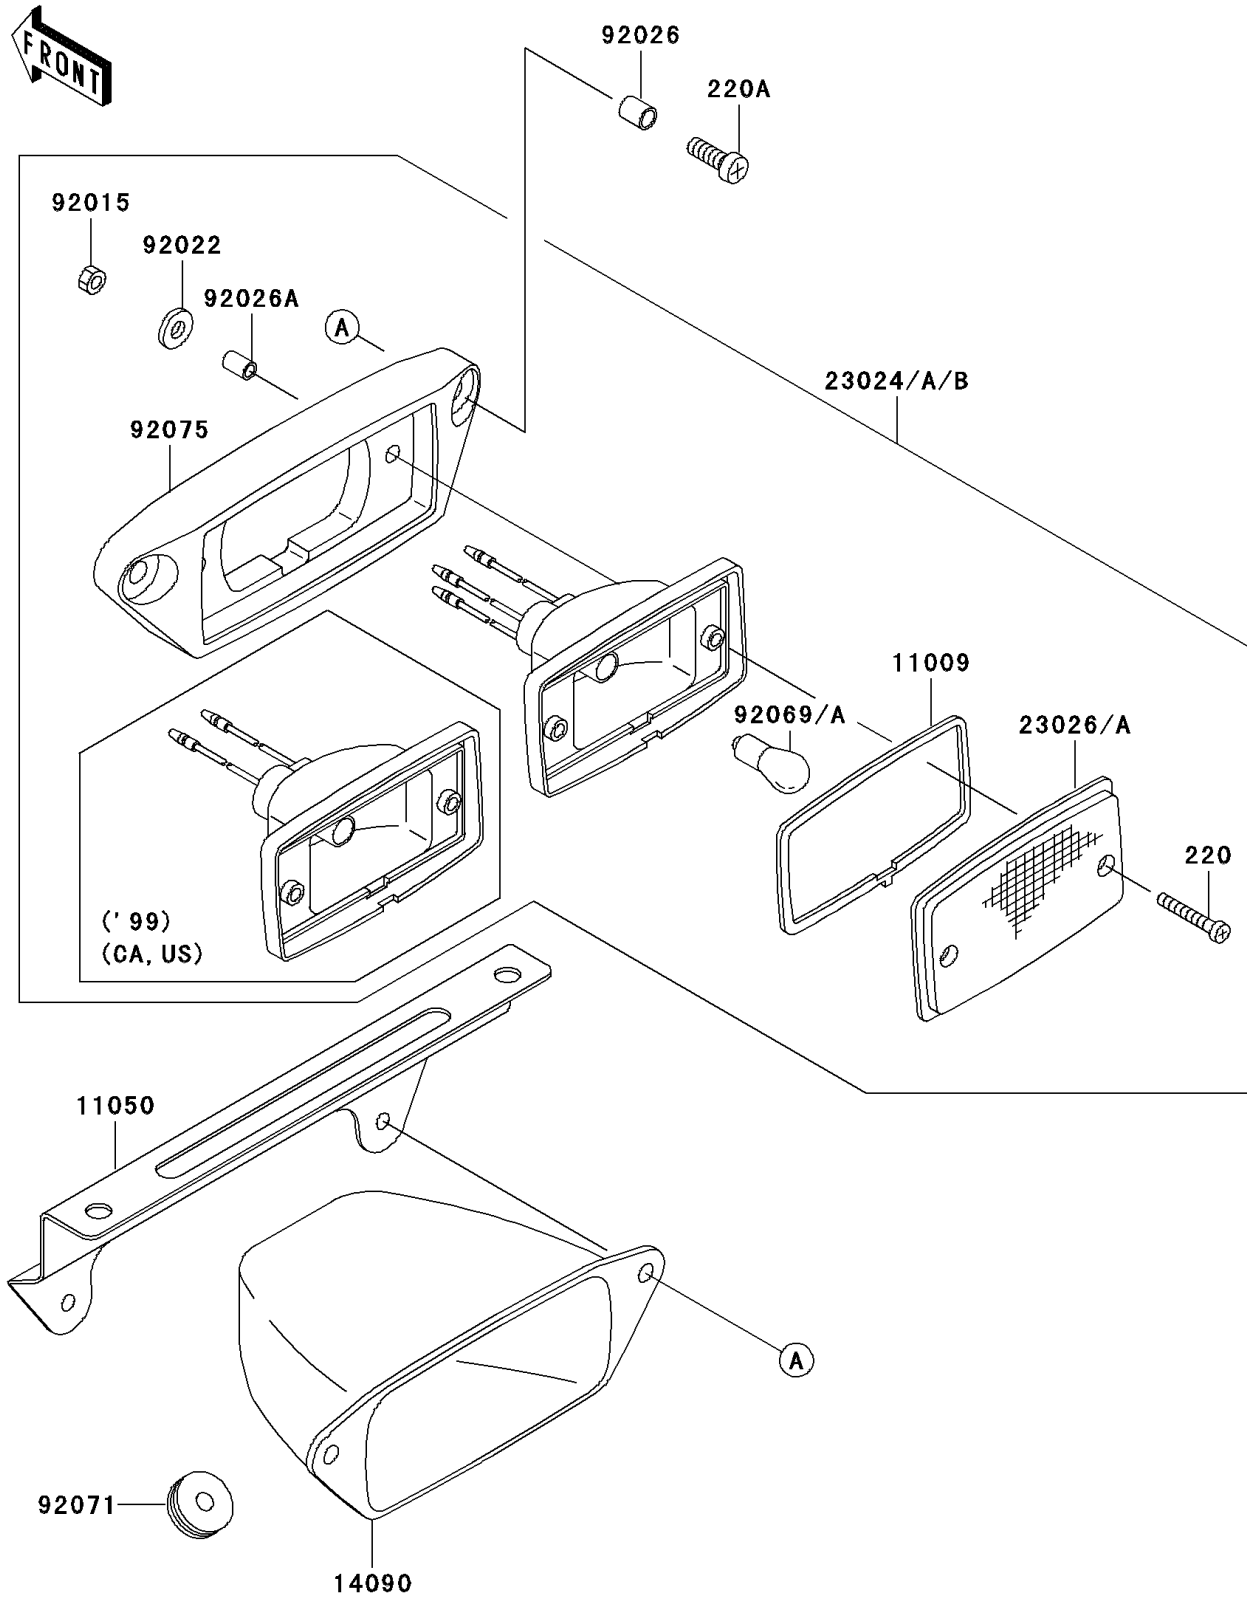

2000 Prairie 300 4X4 PARTS DIAGRAM

Taillight(s)

F2720

2000 Prairie 300 4X4 PARTS LIST

Taillight(s)

ITEM NAME	PART NUMBER	QUANTITY
SCREW-PAN-CROS,4X30 (Ref # 220)	220C0430	1
SCREW-PAN-CROS,6X20,BLACK (Ref # 220A)	220C0620	1
GASKET,TAIL LAMP (Ref # 11009)	11009-4004	1
BRACKET,TAIL LAMP (Ref # 11050)	11050-1718	1
COVER,TAIL LAMP (Ref # 14090)	14090-1911	1
LAMP-ASSY-TAIL (Ref # 23024)	23024-1122	1
LENS,TAIL LAMP (Ref # 23026A)	23026-4003	1
NUT,4MM (Ref # 92015)	92015-1550	1
WASHER,PLAIN,4MM (Ref # 92022)	92022-1762	1
SPACER,6.3X8.3X10 (Ref # 92026)	92026-1260	1
SPACER,4.5X6.5X10 (Ref # 92026A)	92026-1261	1
BULB,12V 27/8W (Ref # 92069)	92069-059	1
GROMMET,SENSOR LEAD (Ref # 92071)	92071-1058	1
DAMPER,TAIL LAMP (Ref # 92075)	92075-1782	1