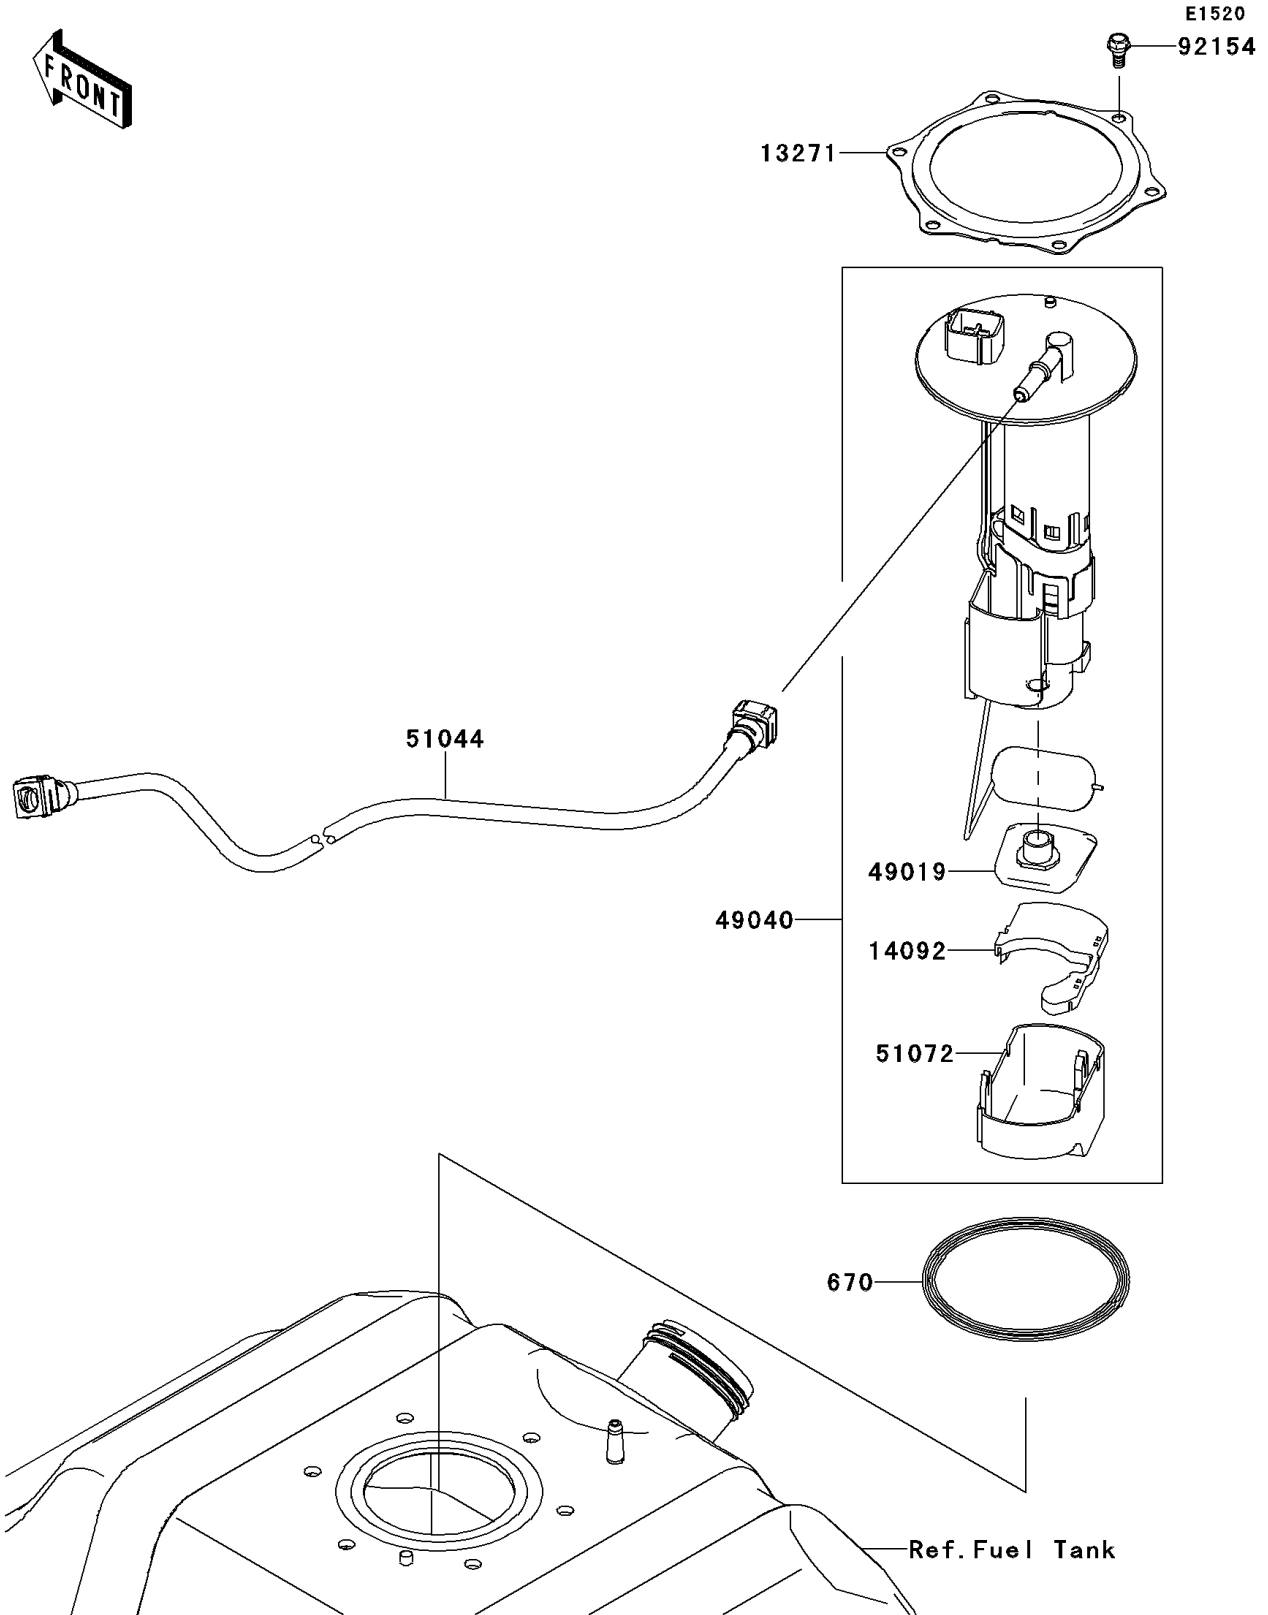

2012 Teryx4™ 750 4x4 EPS PARTS DIAGRAM

Fuel Pump

2012 Teryx4™ 750 4x4 EPS PARTS LIST

Fuel Pump

ITEM NAME	PART NUMBER	QUANTITY
PLATE (Ref # 13271)	13271-0980	1
COVER (Ref # 14092)	14092-1044	1
FILTER-FUEL (Ref # 49019)	49019-0013	1
PUMP-FUEL (Ref # 49040)	49040-0716	1
TUBE-ASSY (Ref # 51044)	51044-0703	1
CHAMBER-FUEL (Ref # 51072)	51072-0003	1
O RING (Ref # 670)	670E5090	1
BOLT,FLANGED,5X4.5 (Ref # 92154)	92154-0974	6