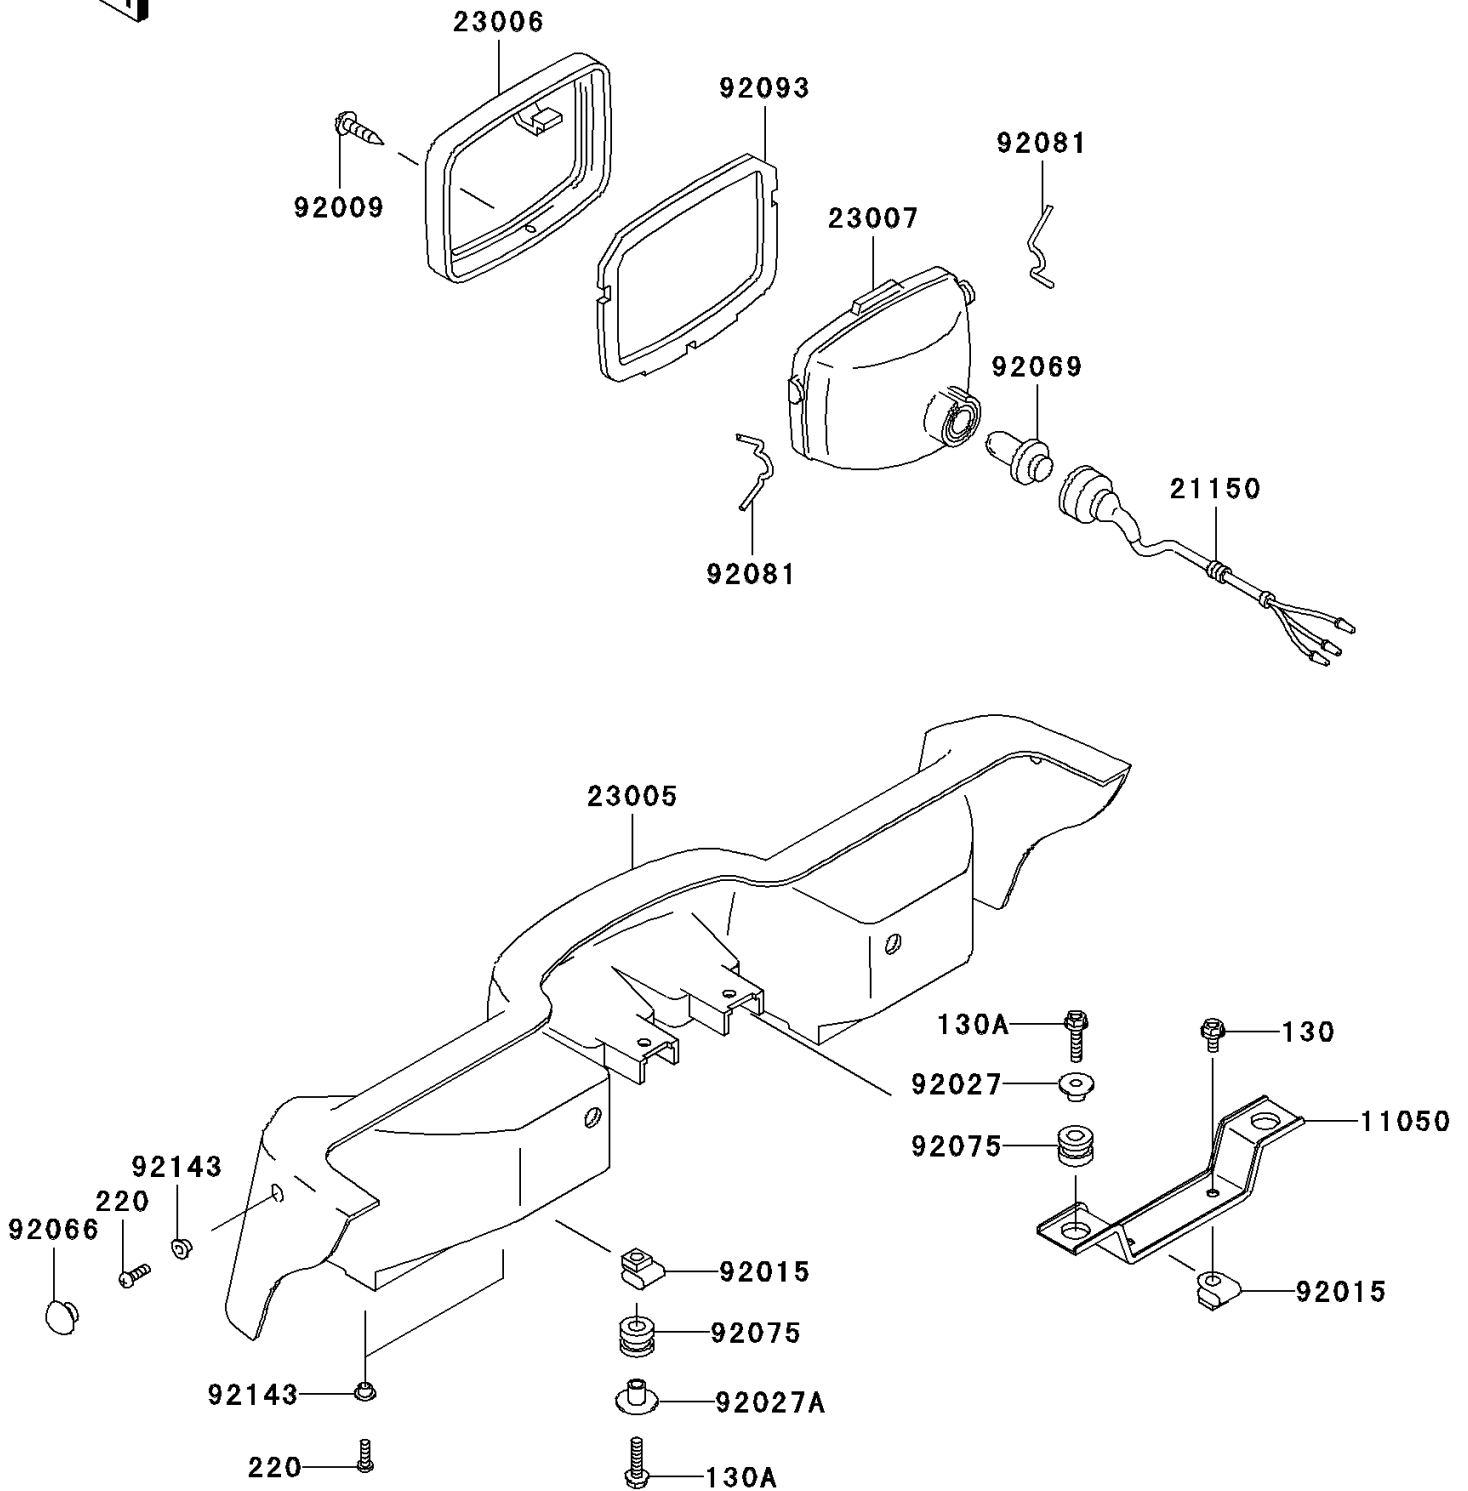

2000 Prairie 300 4X4 PARTS DIAGRAM

Headlight(s)

F2710

2000 Prairie 300 4X4 PARTS LIST

Headlight(s)

ITEM NAME	PART NUMBER	QUANTITY
BOLT-FLANGED,6X12 (Ref # 130)	130J0612	1
BOLT-FLANGED,6X25 (Ref # 130A)	130J0625	1
SCREW-PAN-CROS,5X16,BLACK (Ref # 220)	220C0516	1
BRACKET,HEAD LAMP COVER (Ref # 11050)	11050-1717	1
CORD-ASSY,HEAD LAMP (Ref # 21150)	21150-1060	1
BODY-COMP-HEAD LAMP,F.BLACK (Ref # 23005)	23005-1167-6Z	1
RIM-LAMP (Ref # 23006)	23006-1073	1
LENS-COMP,HEAD LAMP (Ref # 23007)	23007-1274	1
SCREW,TAPPING,4X30 (Ref # 92009)	92009-1139	1
NUT,CLIP,6MM (Ref # 92015)	92015-1904	1
COLLAR,FLANGED,L=12.1,BLACK (Ref # 92027)	92027-1651	1
COLLAR,L=16.1 (Ref # 92027A)	92027-1847	1
PLUG (Ref # 92066)	92066-1485	1
BULB,12V 30/30W (Ref # 92069)	92069-1080	1
DAMPER (Ref # 92075)	92075-1690	1
SPRING,LAMP RIM (Ref # 92081)	92081-1334	1
SEAL,HEAD LAMP (Ref # 92093)	92093-1261	1
COLLAR (Ref # 92143)	92143-1234	1