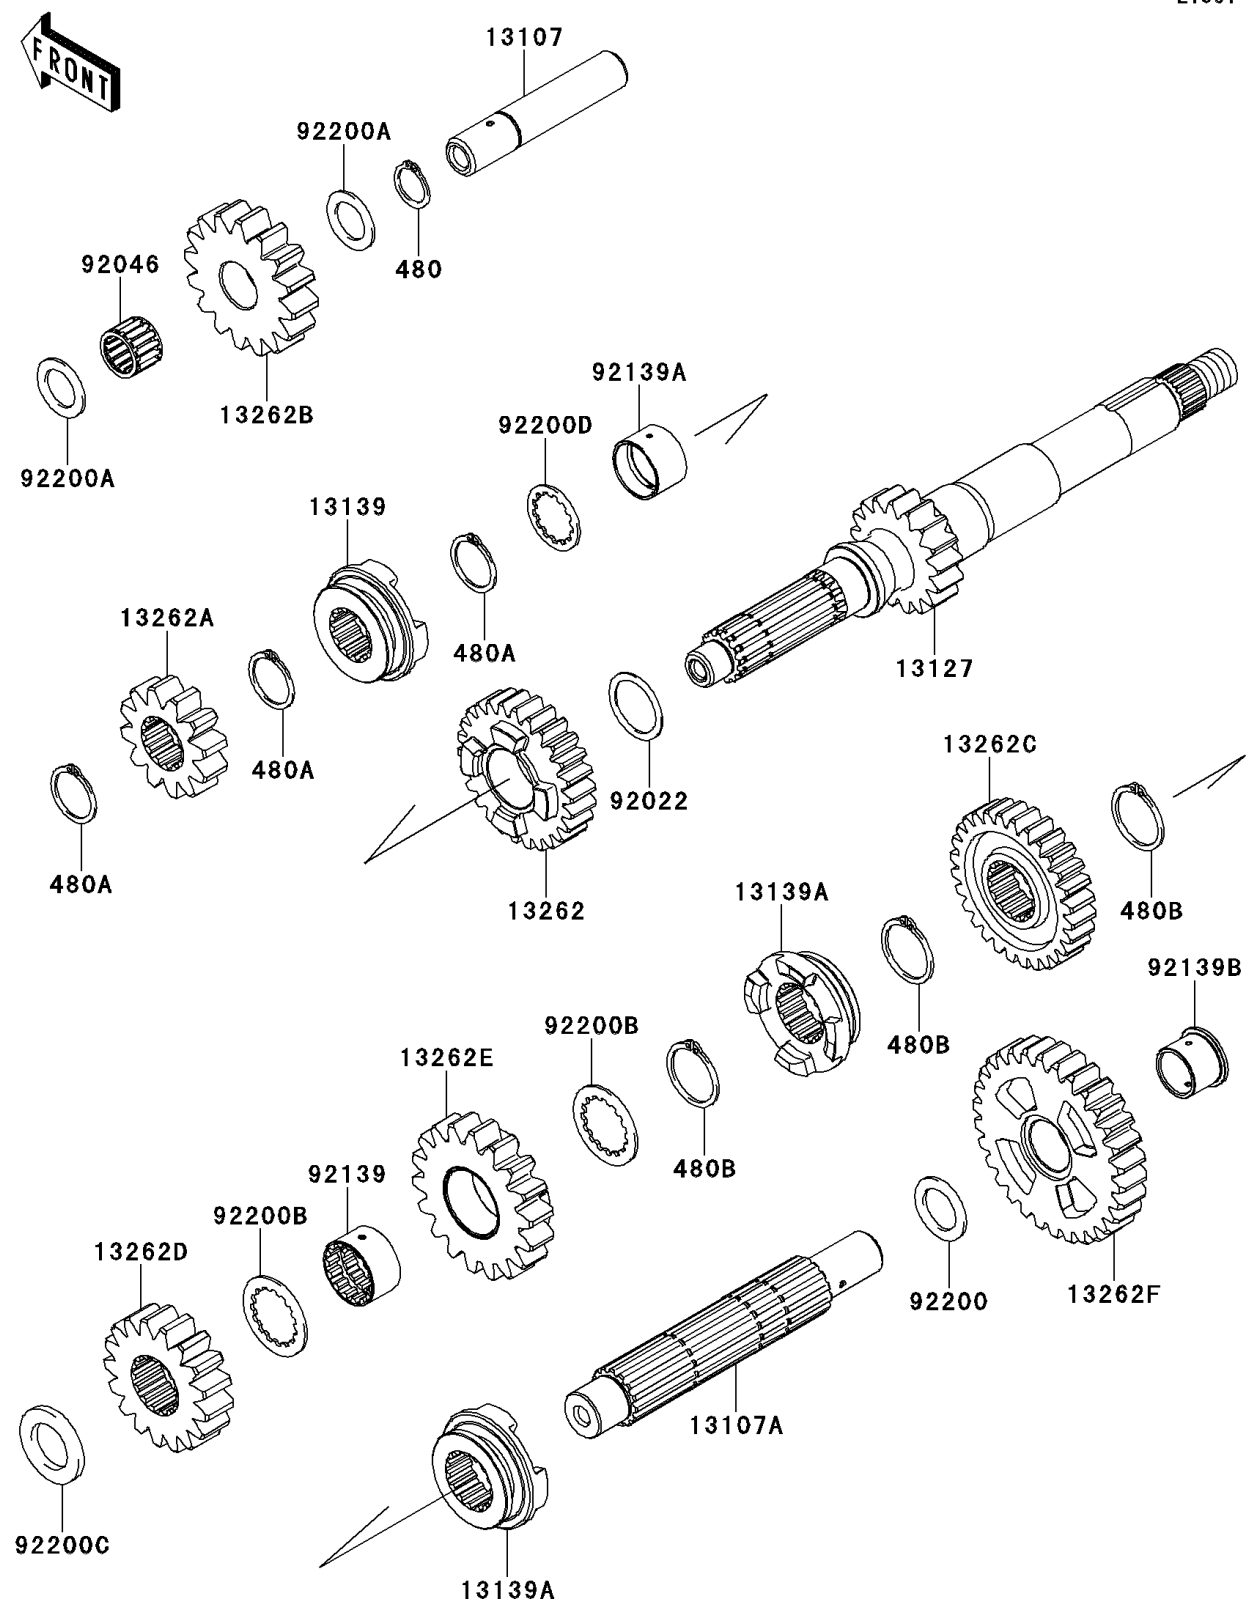

2012 Teryx4™ 750 4x4 EPS PARTS DIAGRAM

Transmission

E1361

2012 Teryx4™ 750 4x4 EPS PARTS LIST

Transmission

ITEM NAME	PART NUMBER	QUANTITY
SHAFT,REVERSE (Ref # 13107)	13107-0715	1
SHAFT,COUNTER (Ref # 13107A)	13107-0716	1
SHAFT-TRANSMISSION INPUT,17T (Ref # 13127)	13127-0633	1
SHIFTER,INPUT HI (Ref # 13139)	13139-0624	1
SHIFTER,OUTPUT (Ref # 13139A)	13139-0625	2
GEAR,INPUT HI,26T (Ref # 13262)	13262-0860	1
GEAR,INPUT REVERSE,12T (Ref # 13262A)	13262-0861	1
GEAR,REVERSE IDLE,16T (Ref # 13262B)	13262-0862	1
GEAR,OUTPUT HI,28T (Ref # 13262C)	13262-0863	1
GEAR,OUTPUT,17T (Ref # 13262D)	13262-0864	1
GEAR,OUTPUT REVERSE,18T (Ref # 13262E)	13262-0865	1
GEAR,OUTPUT REVERSE,31T (Ref # 13262F)	13262-0867	1
CIRCLIP-TYPE-C,18MM (Ref # 480)	480J1800	1
CIRCLIP-TYPE-C,24MM (Ref # 480A)	480J2400	3
CIRCLIP-TYPE-C,28MM (Ref # 480B)	480J2800	3
WASHER,25.3X32X1 (Ref # 92022)	92022-1800	1
BEARING-NEEDLE,182216E03 C3 (Ref # 92046)	92046-0605	1
BUSHING,25X28.3X16.7 (Ref # 92139)	92139-0107	1
BUSHING,25X28X17.8 (Ref # 92139A)	92139-0280	1
BUSHING,20X24X18.7 (Ref # 92139B)	92139-0707	1
WASHER,20.2X30X1.8 (Ref # 92200)	92200-0221	1
WASHER,18.2X28X1.5 (Ref # 92200A)	92200-0716	2
WASHER,28.5X38X1.5 (Ref # 92200B)	92200-0717	2
WASHER,22.2X36X3.6 (Ref # 92200C)	92200-0718	1
WASHER,25.2X31.0X1.5 (Ref # 92200D)	92200-1239	1