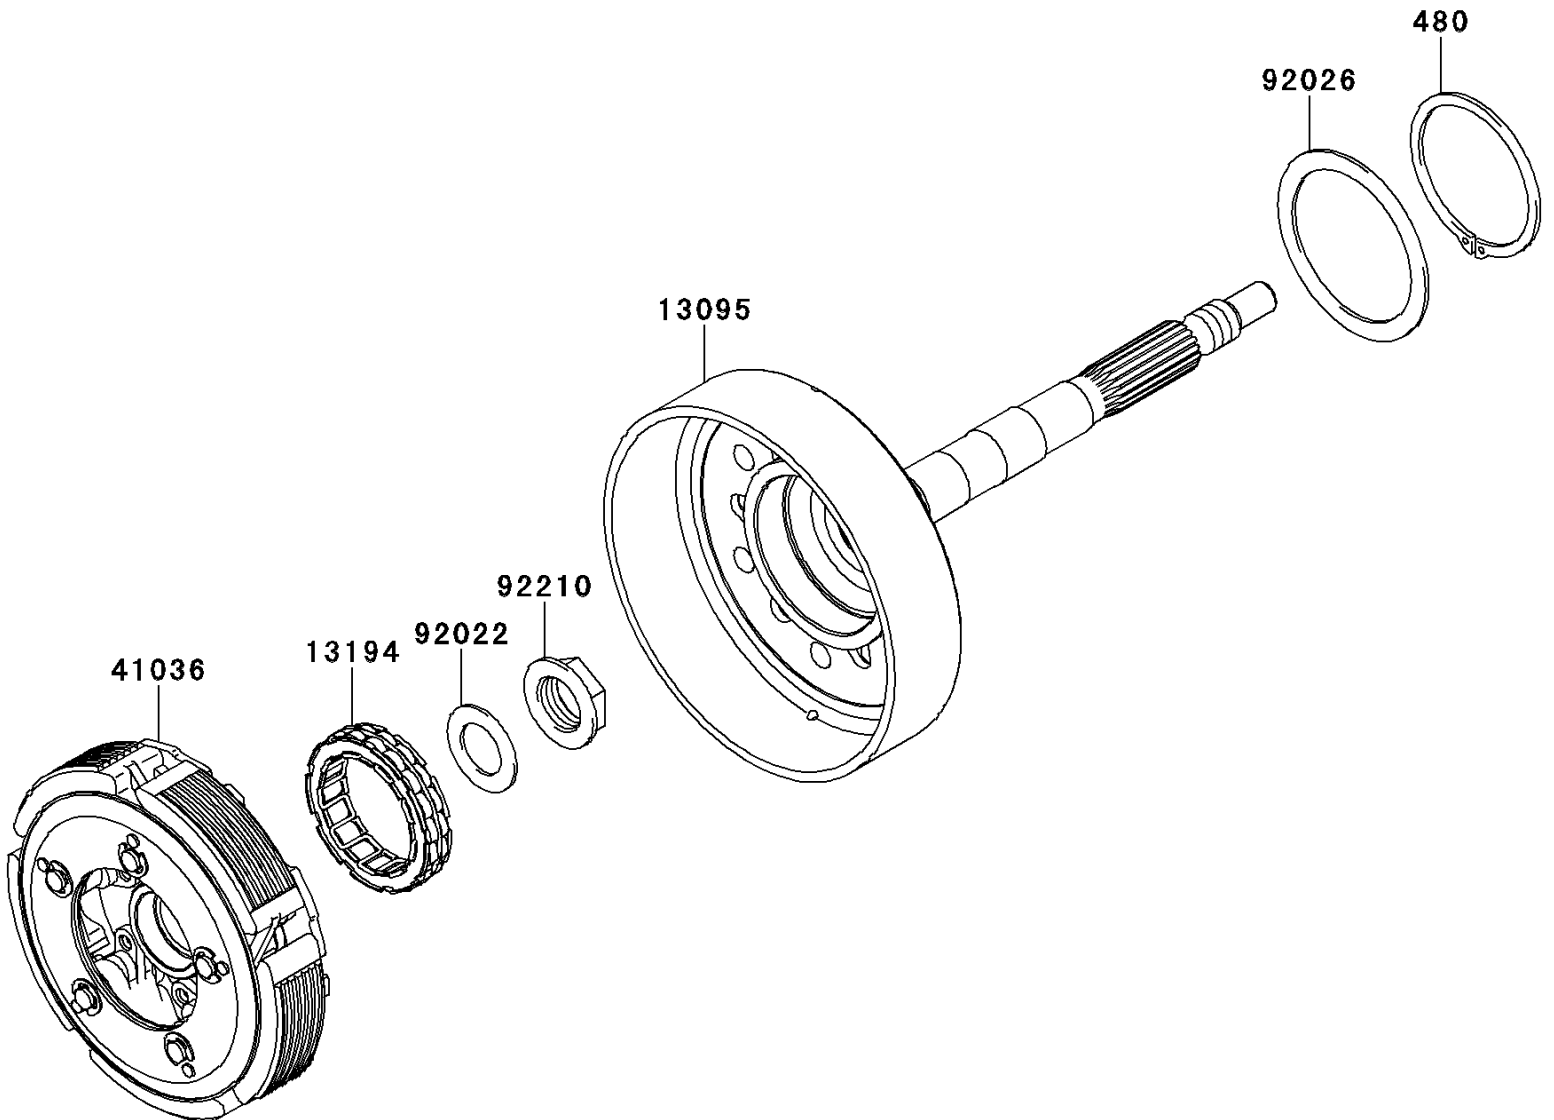

# 2012 Teryx4™ 750 4x4 EPS PARTS DIAGRAM

Clutch

E1350

## 2012 Teryx4™ 750 4x4 EPS PARTS LIST

### Clutch

ITEM NAME	PART NUMBER	QUANTITY
HOUSING-COMP-CLUTCH (Ref # 13095)	13095-0554	1
CLUTCH-ONEWAY (Ref # 13194)	13194-0555	1
HUB-ASSY (Ref # 41036)	41036-0553	1
CIRCLIP-TYPE-C,60MM (Ref # 480)	480J6000	1
WASHER,20.5X34X1.4 (Ref # 92022)	92022-168	1
SPACER (Ref # 92026)	92026-0710	1
NUT,20MM (Ref # 92210)	92210-0711	1