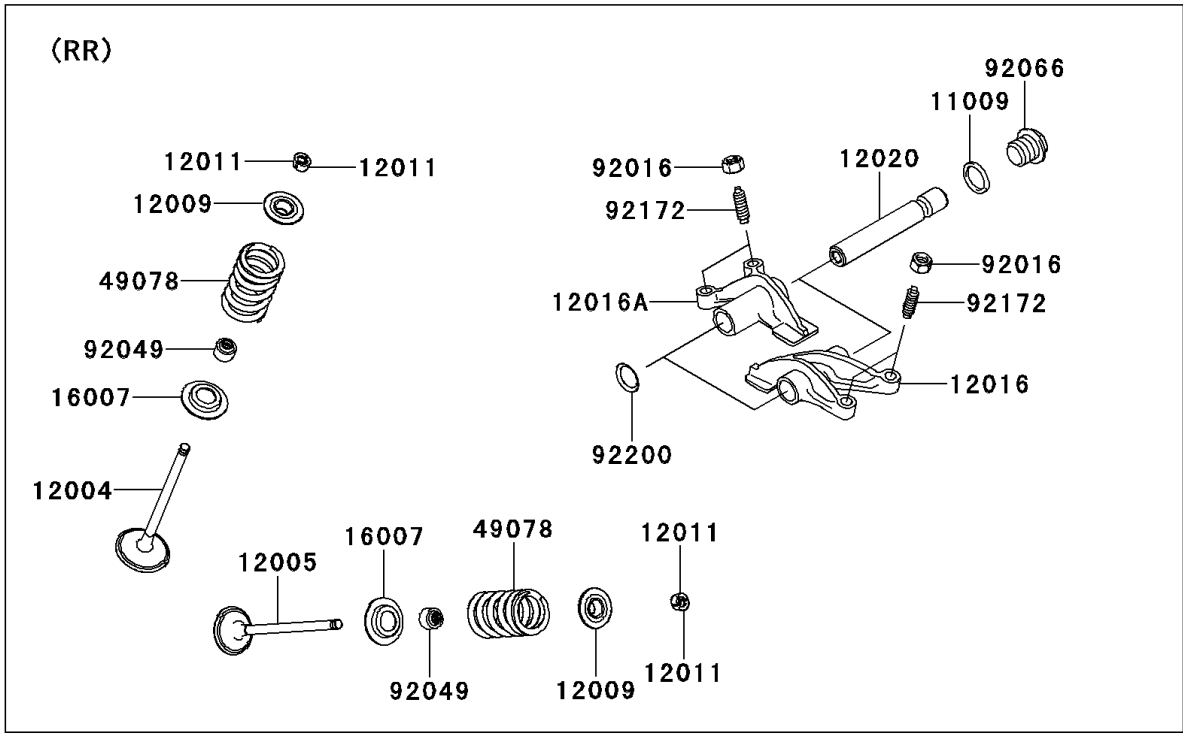

2012 Teryx4™ 750 4x4 EPS PARTS DIAGRAM

Valve(s)

E1210

2012 Teryx4™ 750 4x4 EPS PARTS LIST

Valve(s)

ITEM NAME	PART NUMBER	QUANTITY
GASKET,14X18X1.5 (Ref # 11009)	11009-1430	4
VALVE-INTAKE (Ref # 12004)	12004-0717	4
VALVE-EXHAUST (Ref # 12005)	12005-0047	4
RETAINER-VALVE SPRING (Ref # 12009)	12009-1056	8
COLLET (Ref # 12011)	12011-1051	16
ARM-ROCKER,EXHAUST (Ref # 12016)	12016-1128	2
ARM-ROCKER,INTAKE (Ref # 12016A)	12016-1129	2
SHAFT-ROCKER (Ref # 12020)	12020-0004	4
SEAT-SPRING (Ref # 16007)	16007-0703	8
SPRING-ENGINE VALVE (Ref # 49078)	49078-0014	8
NUT,6MM (Ref # 92016)	92016-061	8
SEAL-OIL,VSB58.558 (Ref # 92049)	92049-1218	8
PLUG,DRAIN (Ref # 92066)	92066-2196	4
SCREW,6MM (Ref # 92172)	92172-0737	8
WASHER,13X17X0.3 (Ref # 92200)	92200-0808	4