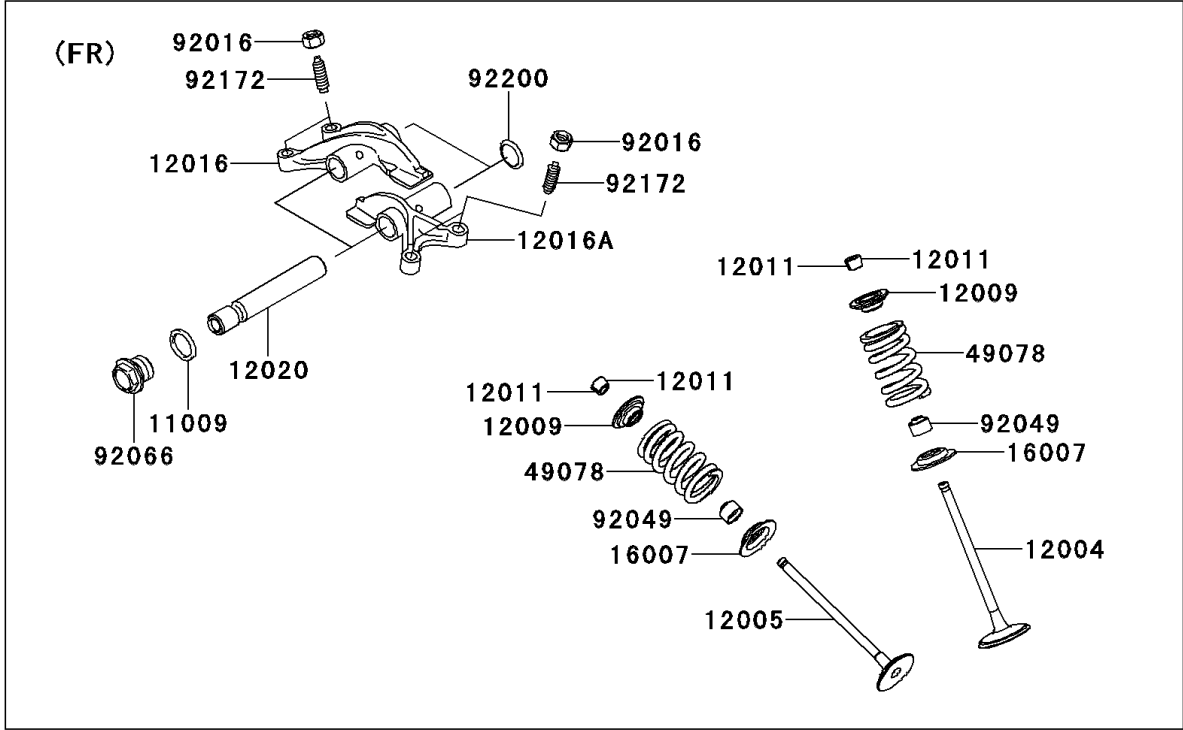

2012 Teryx4™ 750 4x4 EPS PARTS DIAGRAM

Valve(s)

E1210

2012 Teryx4™ 750 4x4 EPS PARTS LIST

Valve(s)

ITEM NAME	PART NUMBER	QUANTITY
GASKET,14X18X1.5 (Ref # 11009)	11009-1430	4
VALVE-INTAKE (Ref # 12004)	12004-0717	4
VALVE-EXHAUST (Ref # 12005)	12005-0047	4
RETAINER-VALVE SPRING (Ref # 12009)	12009-1056	8
COLLET (Ref # 12011)	12011-1051	16
ARM-ROCKER,EXHAUST (Ref # 12016)	12016-1128	2
ARM-ROCKER,INTAKE (Ref # 12016A)	12016-1129	2
SHAFT-ROCKER (Ref # 12020)	12020-0004	4
SEAT-SPRING (Ref # 16007)	16007-0703	8
SPRING-ENGINE VALVE (Ref # 49078)	49078-0014	8
NUT,6MM (Ref # 92016)	92016-061	8
SEAL-OIL,VSB58.558 (Ref # 92049)	92049-1218	8
PLUG,DRAIN (Ref # 92066)	92066-2196	4
SCREW,6MM (Ref # 92172)	92172-0737	8
WASHER,13X17X0.3 (Ref # 92200)	92200-0808	4