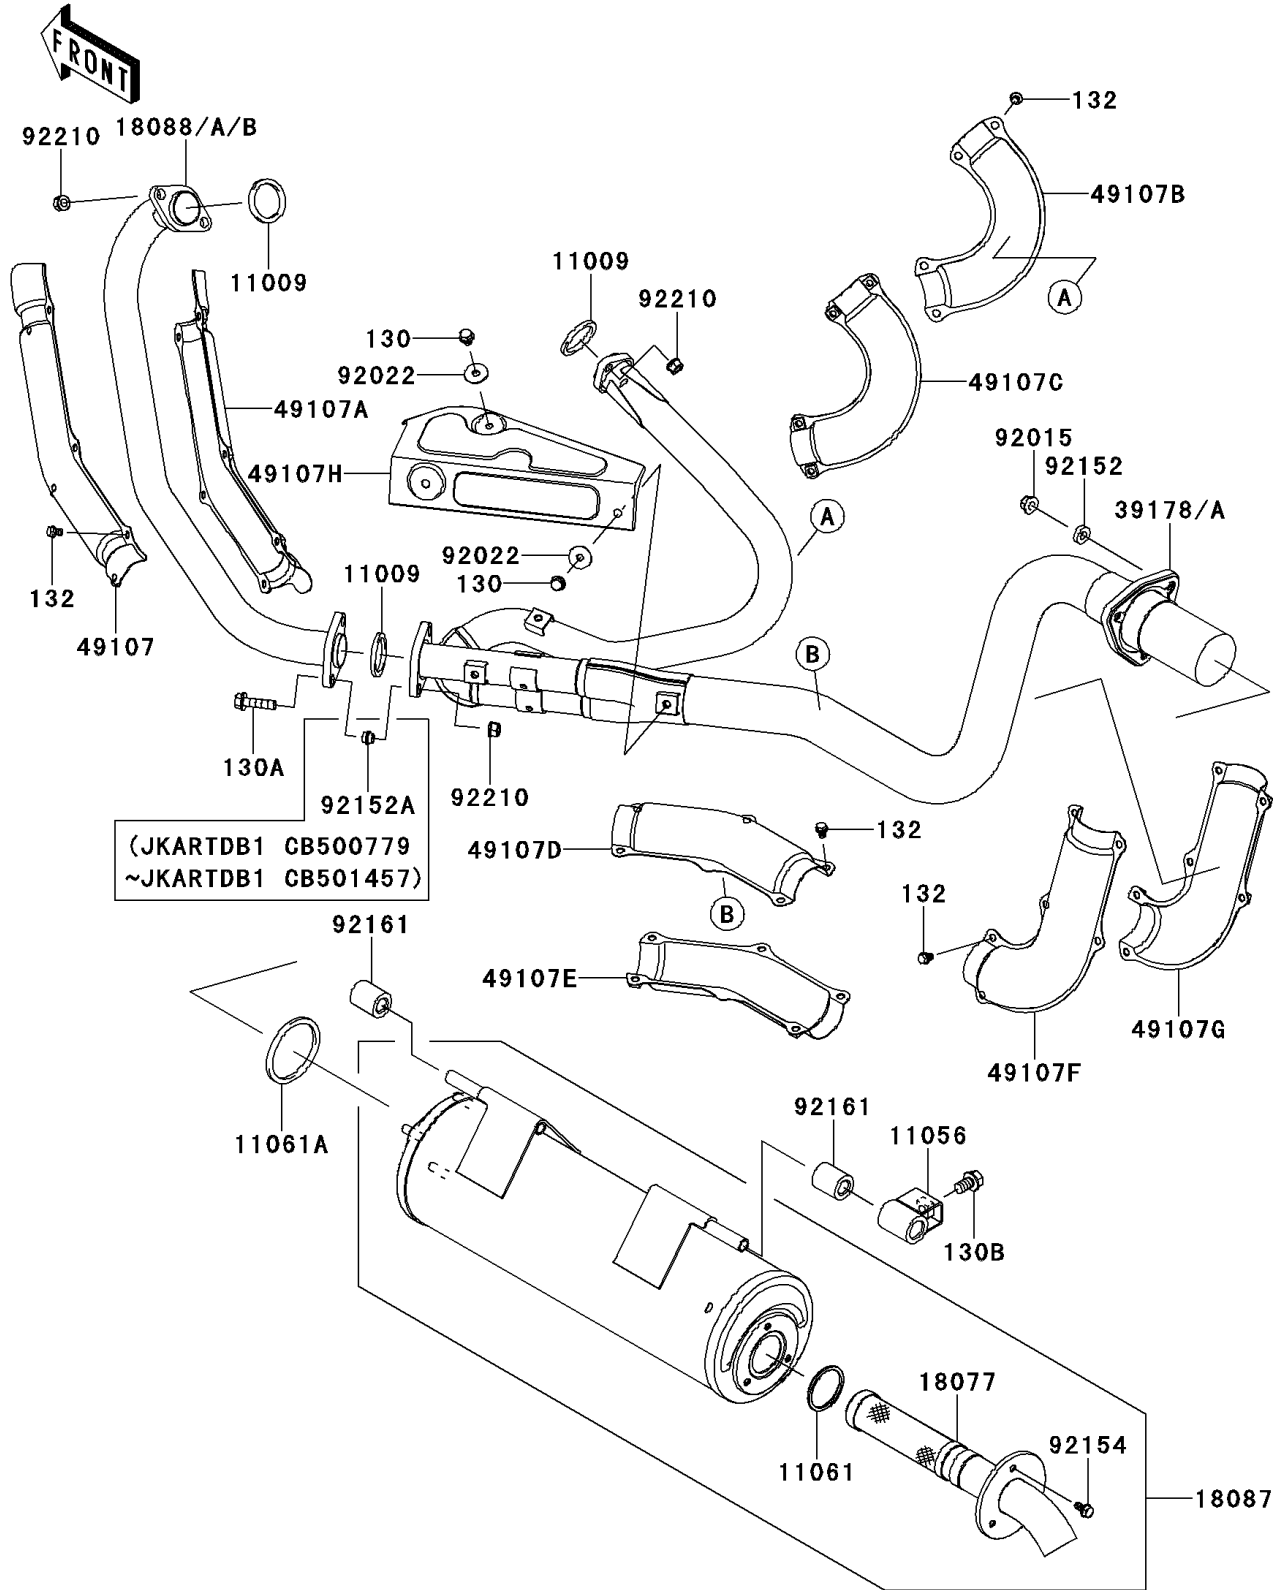

2012 Teryx4™ 750 4x4 EPS PARTS DIAGRAM

Muffler(s)

E1140