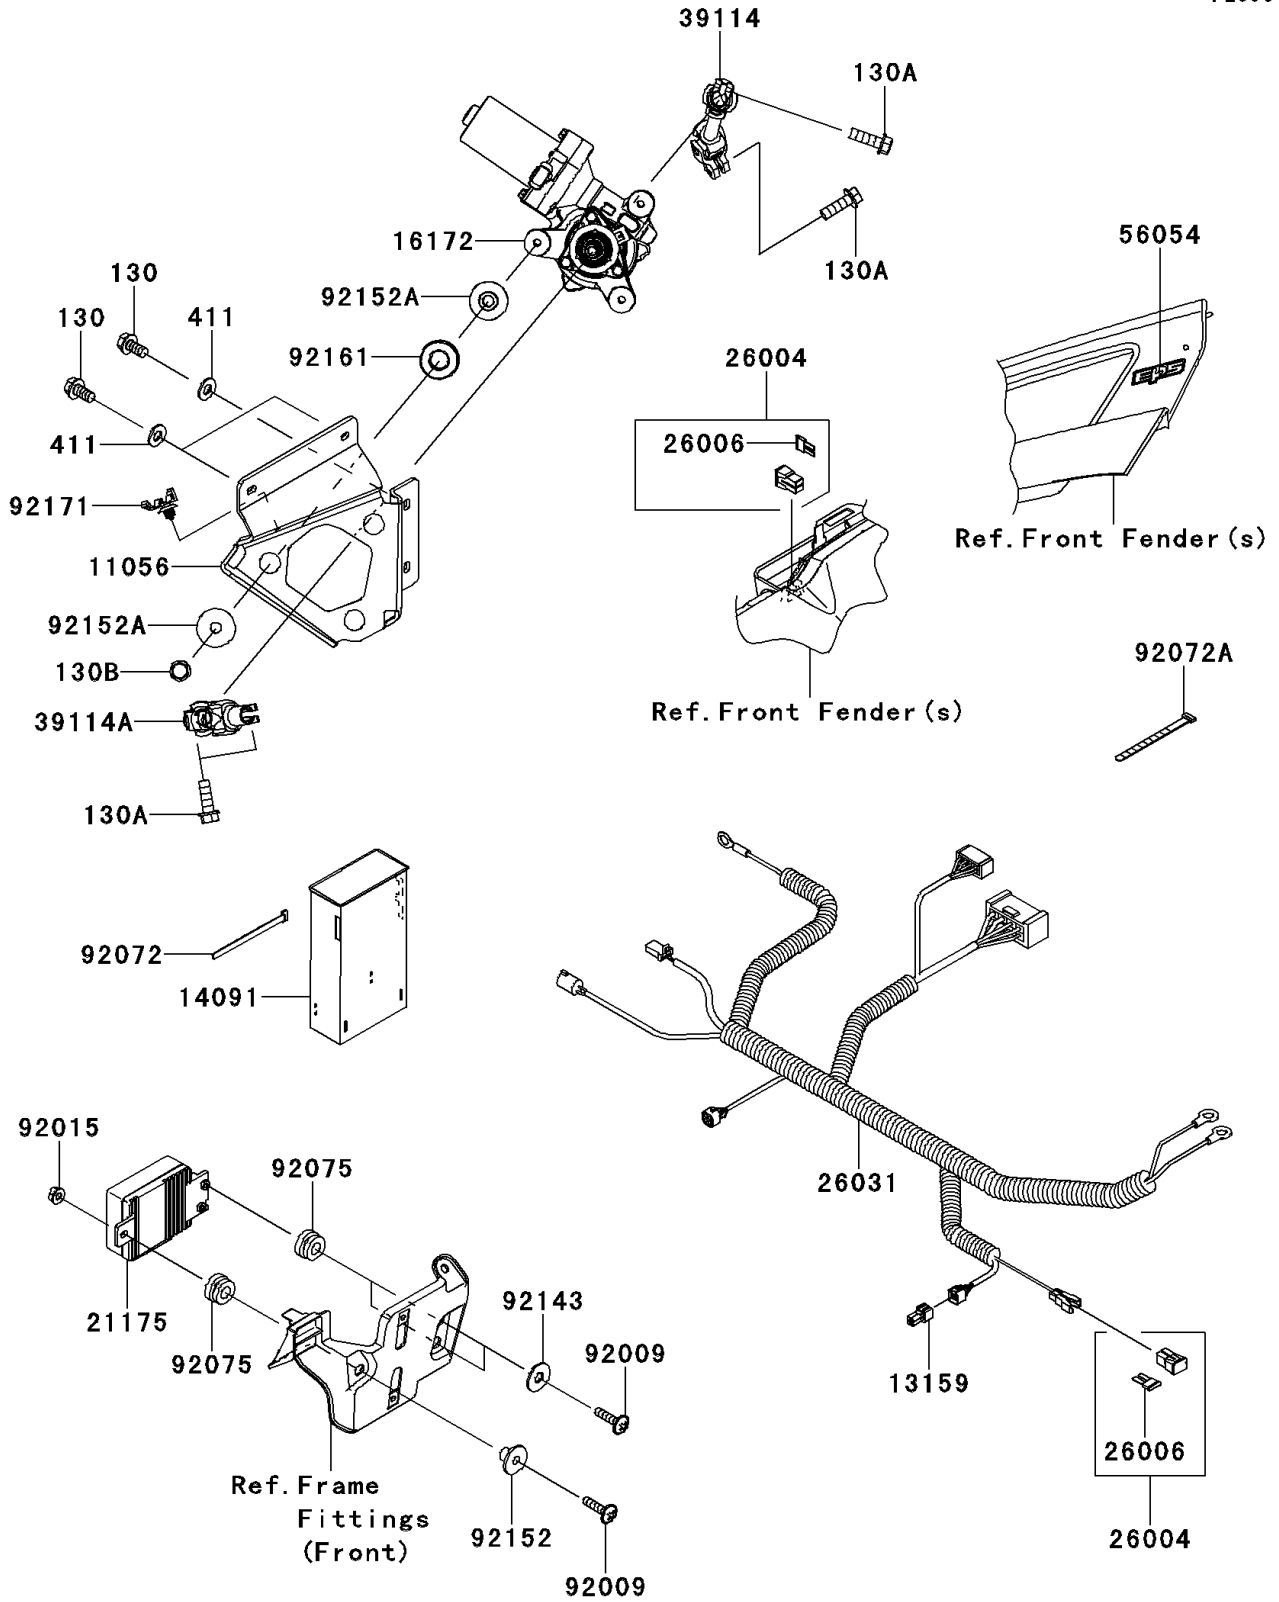

2013 TERYX4™ 750 4x4 (Canadian) PARTS DIAGRAM

Optional Parts(EPS)

F2890

2013 TERYX4™ 750 4x4 (Canadian) PARTS LIST

Optional Parts(EPS)

ITEM NAME	PART NUMBER	QUANTITY
BRACKET, EPS ACTUATOR (Ref # 11056)	11056-1416	1
BOLT-FLANGED, 8X16 (Ref # 130)	130BA0816	1
BOLT-FLANGED, 8X25 (Ref # 130A)	130BA0825	1
BOLT-FLANGED, 8X45 (Ref # 130B)	130CA0845	1
CONNECTOR (Ref # 13159)	13159-0014	1
COVER, ECU (Ref # 14091)	14091-7560	1
ACTUATOR, EPS (Ref # 16172)	16172-0557	1
CONTROL UNIT-ELECTRONIC (Ref # 21175)	21175-0809	1
FUSE-ASSY, 40A (Ref # 26004)	26004-1093	1
FUSE, SLOW BLOW, BT, 40A, GREEN (Ref # 26006)	26006-0014	1
HARNESS (Ref # 26031)	26031-1180	1
SHAFT-COMP-STRG (Ref # 39114)	39114-0306	1
SHAFT-COMP-STRG (Ref # 39114A)	39114-0308	1
WASHER-PLAIN (Ref # 411)	411AA0800	1
MARK, FR FENDER, EPS (Ref # 56054)	56054-1201	1
SCREW, 6X25 (Ref # 92009)	92009-1465	1
NUT, FLANGED, 6MM (Ref # 92015)	92015-1367	1
BAND, L=123 (Ref # 92072)	92072-030	1
BAND, L=188 (Ref # 92072A)	92072-1239	1
DAMPER, RUBBER (Ref # 92075)	92075-1123	1
COLLAR, L=6.5 (Ref # 92143)	92143-1025	1
COLLAR, 6.5X10X13.3 (Ref # 92152)	92152-0957	1
COLLAR (Ref # 92152A)	92152-7513	1
DAMPER, ACTUATOR (Ref # 92161)	92161-7517	1
CLAMP (Ref # 92171)	92171-0453	1