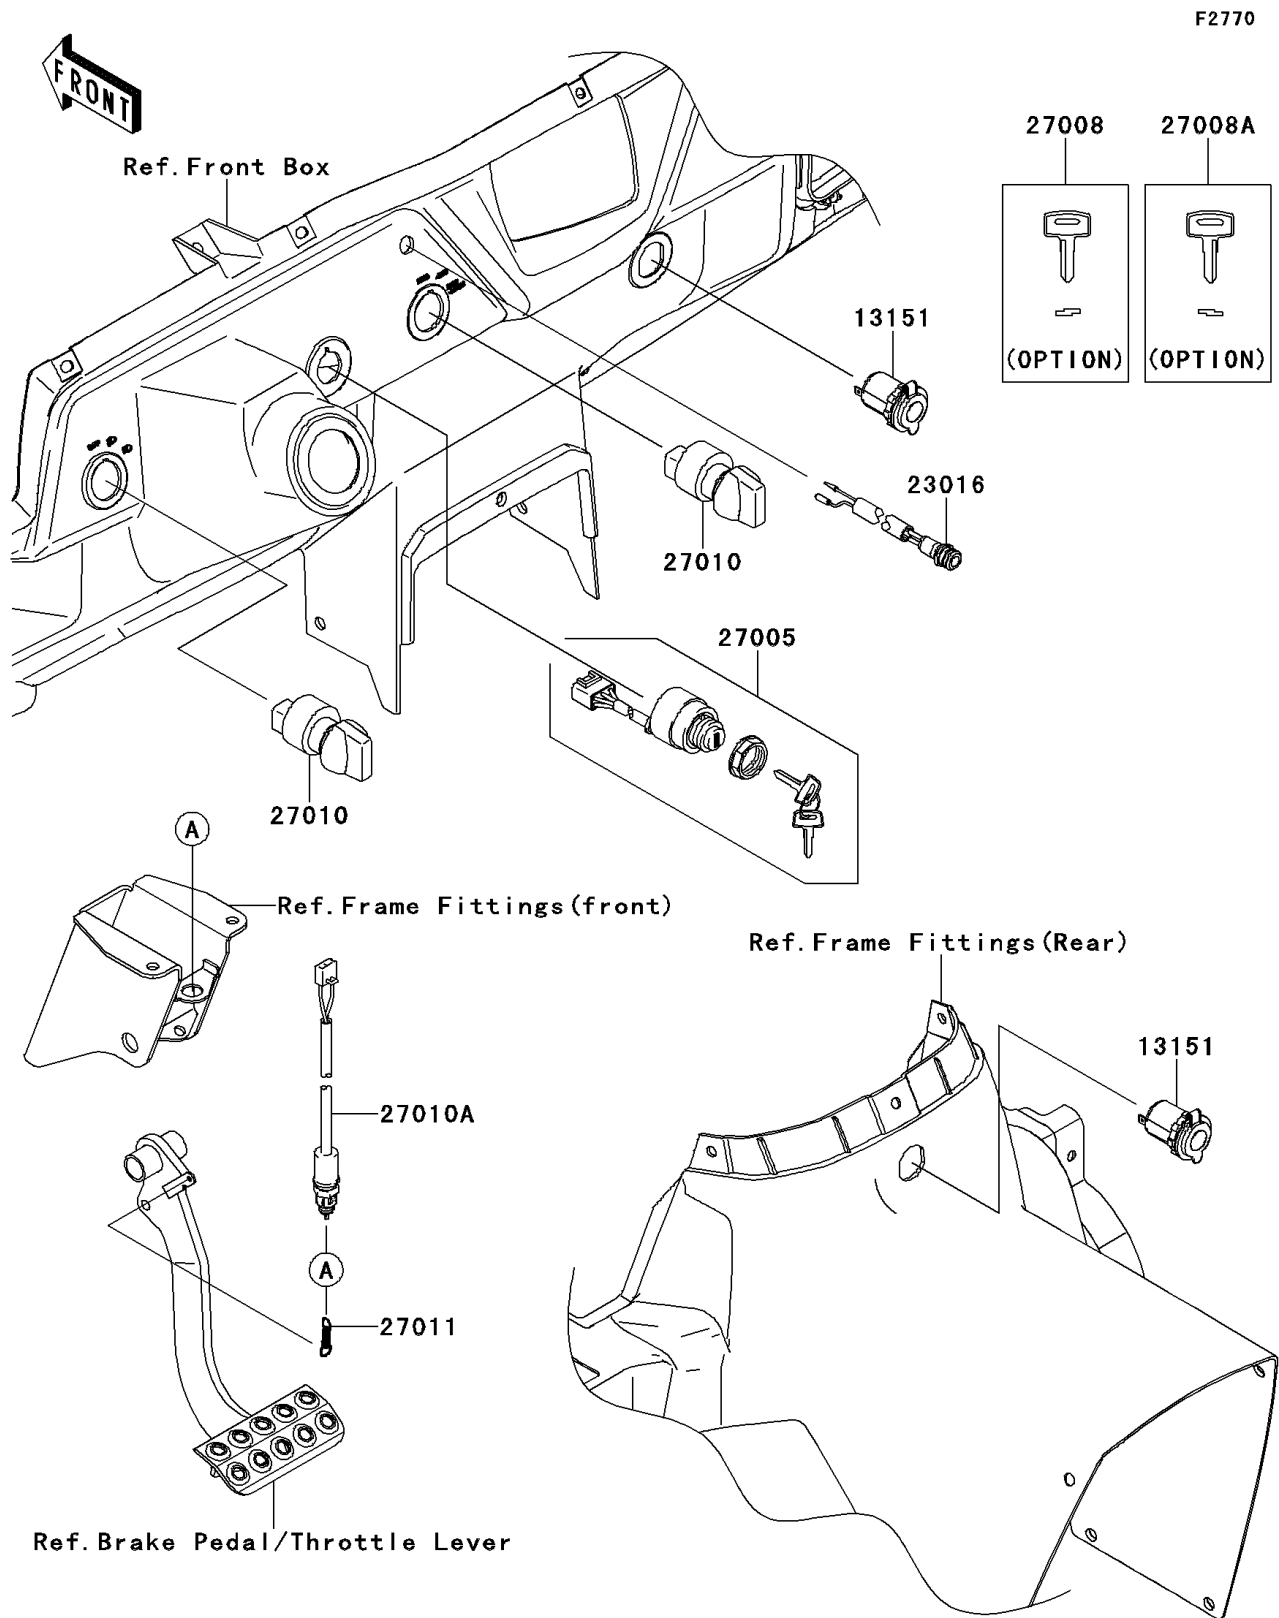

2013 TERYX4™ 750 4x4 (Canadian) PARTS DIAGRAM

Ignition Switch

2013 TERYX4™ 750 4x4 (Canadian) PARTS LIST

Ignition Switch

ITEM NAME	PART NUMBER	QUANTITY
SWITCH-COMP,OUTLET,12V (Ref # 13151)	13151-0556	1
LAMP-ASSY,LED (Ref # 23016)	23016-0046	1
SWITCH-ASSY-IGNITION (Ref # 27005)	27005-0036	1
KEY-LOCK,BLANK (Ref # 27008)	27008-1153	1
KEY-LOCK,BLANK (Ref # 27008A)	27008-1157	1
SWITCH,HEAD LAMP (Ref # 27010)	27010-0706	1
SWITCH,BRAKE (Ref # 27010A)	27010-0724	1
SPRING,BRAKE LAMP SWITCH (Ref # 27011)	27011-006	1