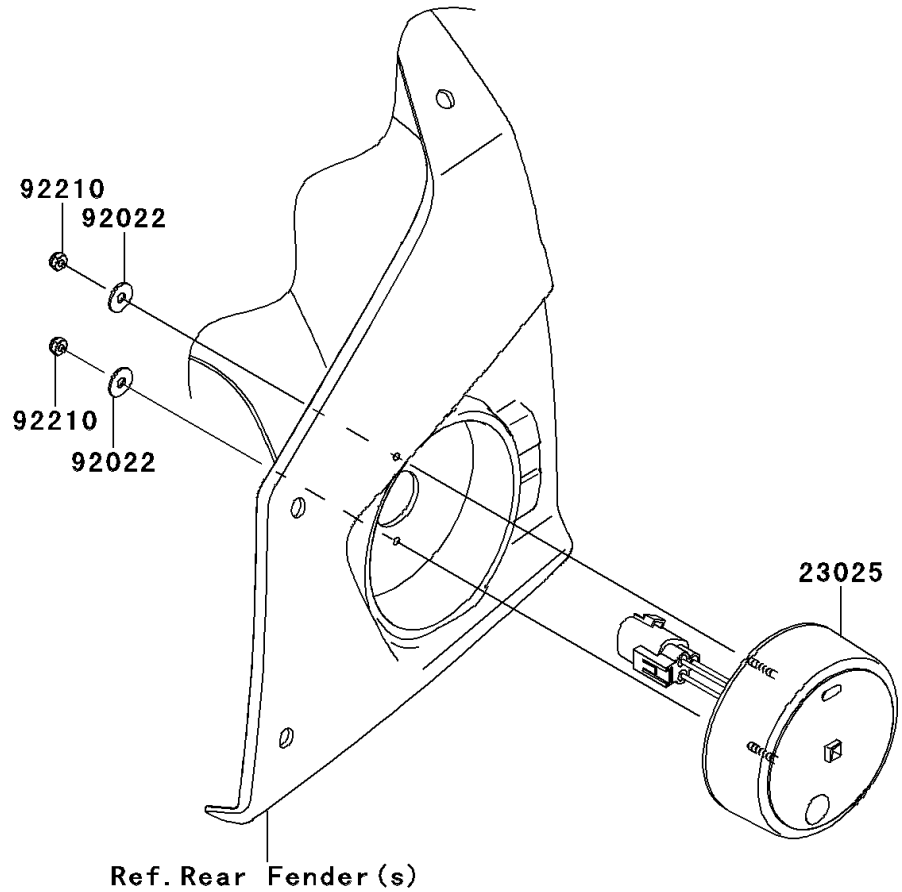

## 2013 TERYX4™ 750 4x4 (Canadian) PARTS DIAGRAM

Taillight(s)

F2720

## 2013 TERYX4™ 750 4x4 (Canadian) PARTS LIST

Taillight(s)

ITEM NAME	PART NUMBER	QUANTITY
LAMP-TAIL (Ref # 23025)	23025-0303	1
WASHER,4.3X12.5X1 (Ref # 92022)	92022-1949	1
NUT (Ref # 92210)	92210-0722	1