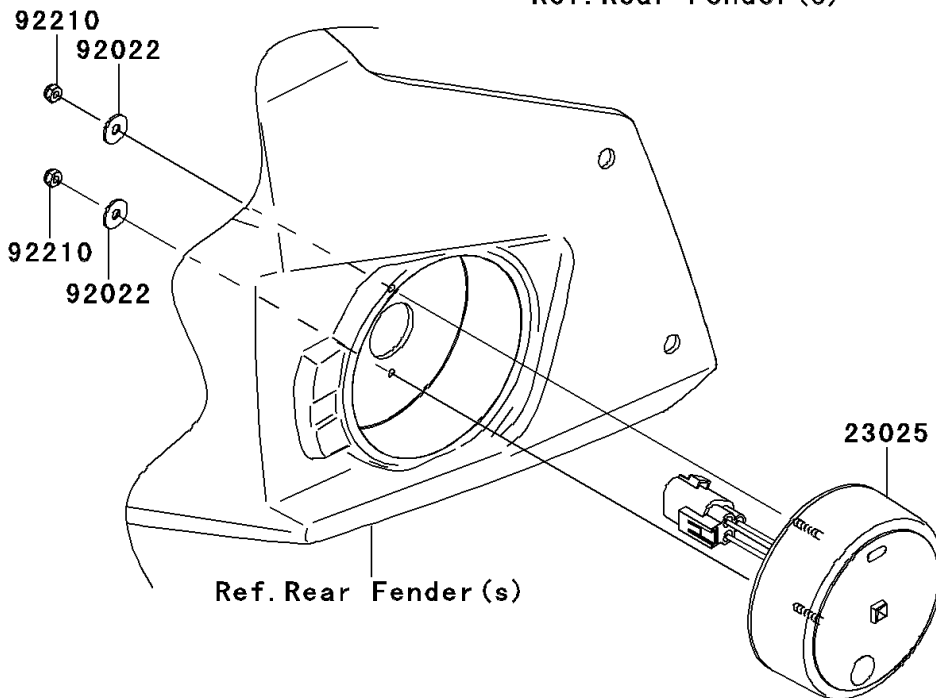

## 2013 TERYX4™ 750 4x4 (Canadian) PARTS DIAGRAM

Taillight(s)

F2720

## 2013 TERYX4™ 750 4x4 (Canadian) PARTS LIST

Taillight(s)

ITEM NAME	PART NUMBER	QUANTITY
LAMP-TAIL (Ref # 23025)	23025-0303	1
WASHER,4.3X12.5X1 (Ref # 92022)	92022-1949	1
NUT (Ref # 92210)	92210-0722	1