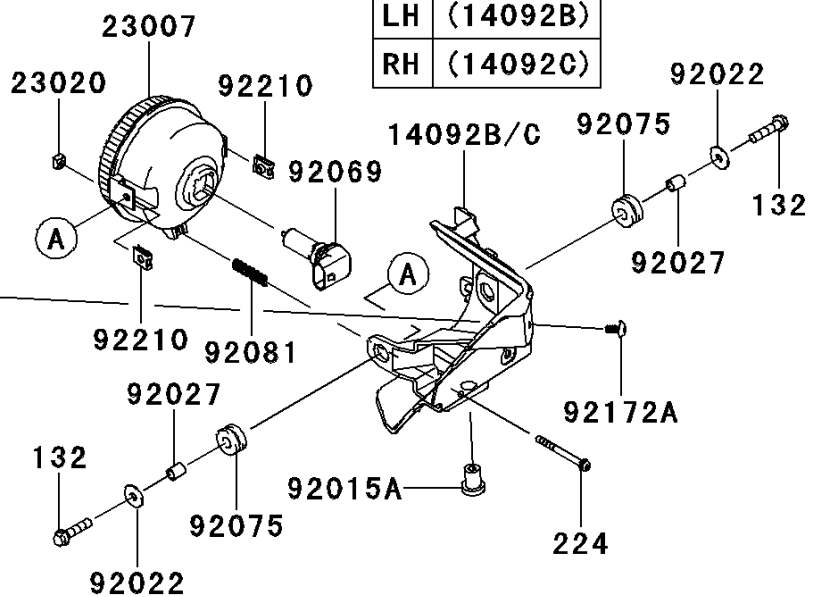

2013 TERYX4™ 750 4x4 (Canadian) PARTS DIAGRAM

Headlight(s)

F2710

LH	(14092)
RH	(14092A)

LH	(14092B)
RH	(14092C)

2013 TERYX4™ 750 4x4 (Canadian) PARTS LIST

Headlight(s)

ITEM NAME	PART NUMBER	QUANTITY
BOLT-FLANGED-SMALL,6X25 (Ref # 132)	132BA0625	1
COVER,HEAD LAMP,FR,LH (Ref # 14092)	14092-0054	1
COVER,HEAD LAMP,FR,RH (Ref # 14092A)	14092-0055	1
COVER,HEAD LAMP,RR,LH (Ref # 14092B)	14092-0056	1
COVER,HEAD LAMP,RR,RH (Ref # 14092C)	14092-0057	1
SCREW-PAN-WP-CROS,4X45 (Ref # 224)	224AA0445	1
LENS-COMP,HEAD LAMP (Ref # 23007)	23007-0096	1
NUT,4MM,FOCUS ADJUST (Ref # 23020)	23020-018	1
NUT,5MM (Ref # 92015)	92015-1627	1
NUT,RUBBER,6MM (Ref # 92015A)	92015-1692	1
WASHER,6.5X20X1.6 (Ref # 92022)	92022-125	1
COLLAR,6.8X10X12 (Ref # 92027)	92027-162	1
BULB,12V 35/35W (Ref # 92069)	92069-0019	1
DAMPER (Ref # 92075)	92075-1690	1
SPRING,FOCUS ADJUST (Ref # 92081)	92081-1896	1
COLLAR (Ref # 92143)	92143-1087	1
SCREW,5X16 (Ref # 92172)	92172-0322	1
SCREW,TAPPING,5X10 (Ref # 92172A)	92172-1061	1
CLAMP (Ref # 92173)	92173-0104	1
NUT (Ref # 92210)	92210-1125	1