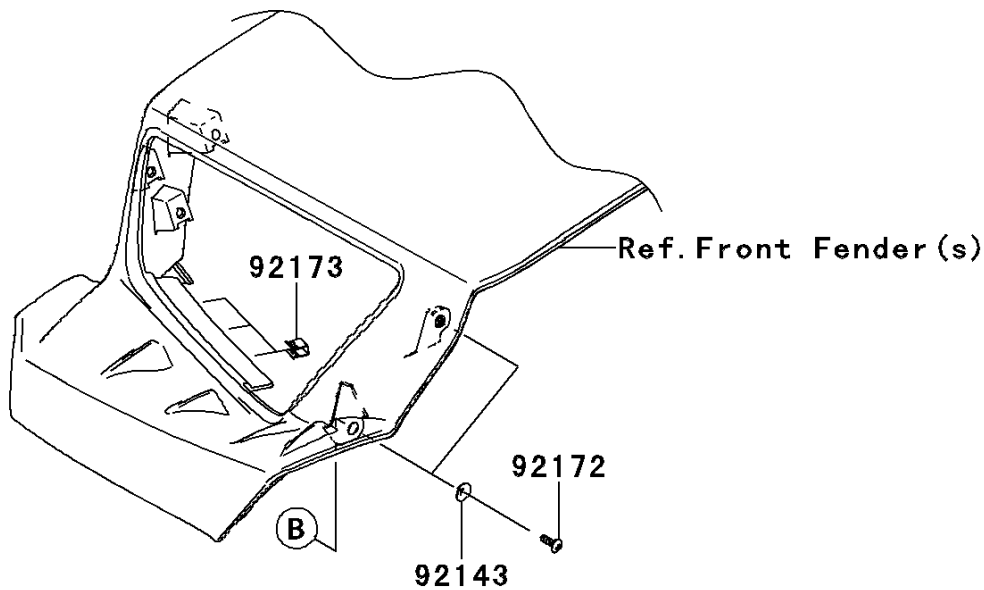

2013 TERYX4™ 750 4x4 (Canadian) PARTS DIAGRAM

Headlight(s)

F2710

LH	(14092)
RH	(14092A)

LH	(14092B)
RH	(14092C)

2013 TERYX4™ 750 4x4 (Canadian) PARTS LIST

Headlight(s)

ITEM NAME	PART NUMBER	QUANTITY
BOLT-FLANGED-SMALL,6X25 (Ref # 132)	132BA0625	1
COVER,HEAD LAMP,FR,LH (Ref # 14092)	14092-0054	1
COVER,HEAD LAMP,FR,RH (Ref # 14092A)	14092-0055	1
COVER,HEAD LAMP,RR,LH (Ref # 14092B)	14092-0056	1
COVER,HEAD LAMP,RR,RH (Ref # 14092C)	14092-0057	1
SCREW-PAN-WP-CROS,4X45 (Ref # 224)	224AA0445	1
LENS-COMP,HEAD LAMP (Ref # 23007)	23007-0096	1
NUT,4MM,FOCUS ADJUST (Ref # 23020)	23020-018	1
NUT,5MM (Ref # 92015)	92015-1627	1
NUT,RUBBER,6MM (Ref # 92015A)	92015-1692	1
WASHER,6.5X20X1.6 (Ref # 92022)	92022-125	1
COLLAR,6.8X10X12 (Ref # 92027)	92027-162	1
BULB,12V 35/35W (Ref # 92069)	92069-0019	1
DAMPER (Ref # 92075)	92075-1690	1
SPRING,FOCUS ADJUST (Ref # 92081)	92081-1896	1
COLLAR (Ref # 92143)	92143-1087	1
SCREW,5X16 (Ref # 92172)	92172-0322	1
SCREW,TAPPING,5X10 (Ref # 92172A)	92172-1061	1
CLAMP (Ref # 92173)	92173-0104	1
NUT (Ref # 92210)	92210-1125	1