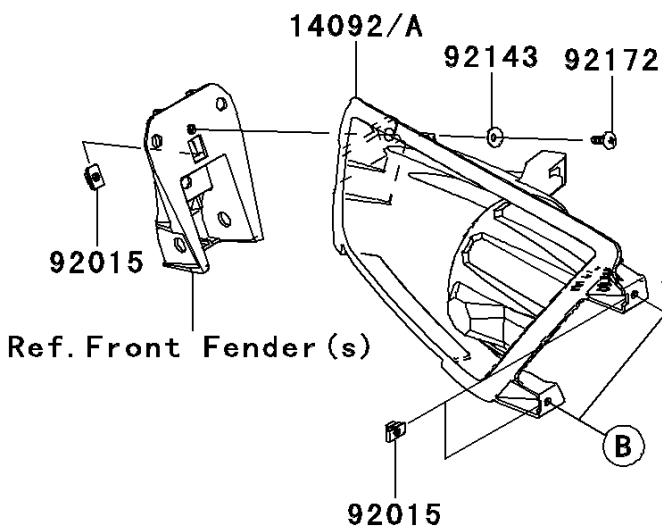

2013 TERYX4™ 750 4x4 (Canadian) PARTS DIAGRAM

Headlight(s)

F2710

LH	(14092)
RH	(14092A)

LH	(14092B)
RH	(14092C)

2013 TERYX4™ 750 4x4 (Canadian) PARTS LIST

Headlight(s)

ITEM NAME	PART NUMBER	QUANTITY
BOLT-FLANGED-SMALL,6X25 (Ref # 132)	132BA0625	1
COVER,HEAD LAMP,FR,LH (Ref # 14092)	14092-0054	1
COVER,HEAD LAMP,FR,RH (Ref # 14092A)	14092-0055	1
COVER,HEAD LAMP,RR,LH (Ref # 14092B)	14092-0056	1
COVER,HEAD LAMP,RR,RH (Ref # 14092C)	14092-0057	1
SCREW-PAN-WP-CROS,4X45 (Ref # 224)	224AA0445	1
LENS-COMP,HEAD LAMP (Ref # 23007)	23007-0096	1
NUT,4MM,FOCUS ADJUST (Ref # 23020)	23020-018	1
NUT,5MM (Ref # 92015)	92015-1627	1
NUT,RUBBER,6MM (Ref # 92015A)	92015-1692	1
WASHER,6.5X20X1.6 (Ref # 92022)	92022-125	1
COLLAR,6.8X10X12 (Ref # 92027)	92027-162	1
BULB,12V 35/35W (Ref # 92069)	92069-0019	1
DAMPER (Ref # 92075)	92075-1690	1
SPRING,FOCUS ADJUST (Ref # 92081)	92081-1896	1
COLLAR (Ref # 92143)	92143-1087	1
SCREW,5X16 (Ref # 92172)	92172-0322	1
SCREW,TAPPING,5X10 (Ref # 92172A)	92172-1061	1
CLAMP (Ref # 92173)	92173-0104	1
NUT (Ref # 92210)	92210-1125	1