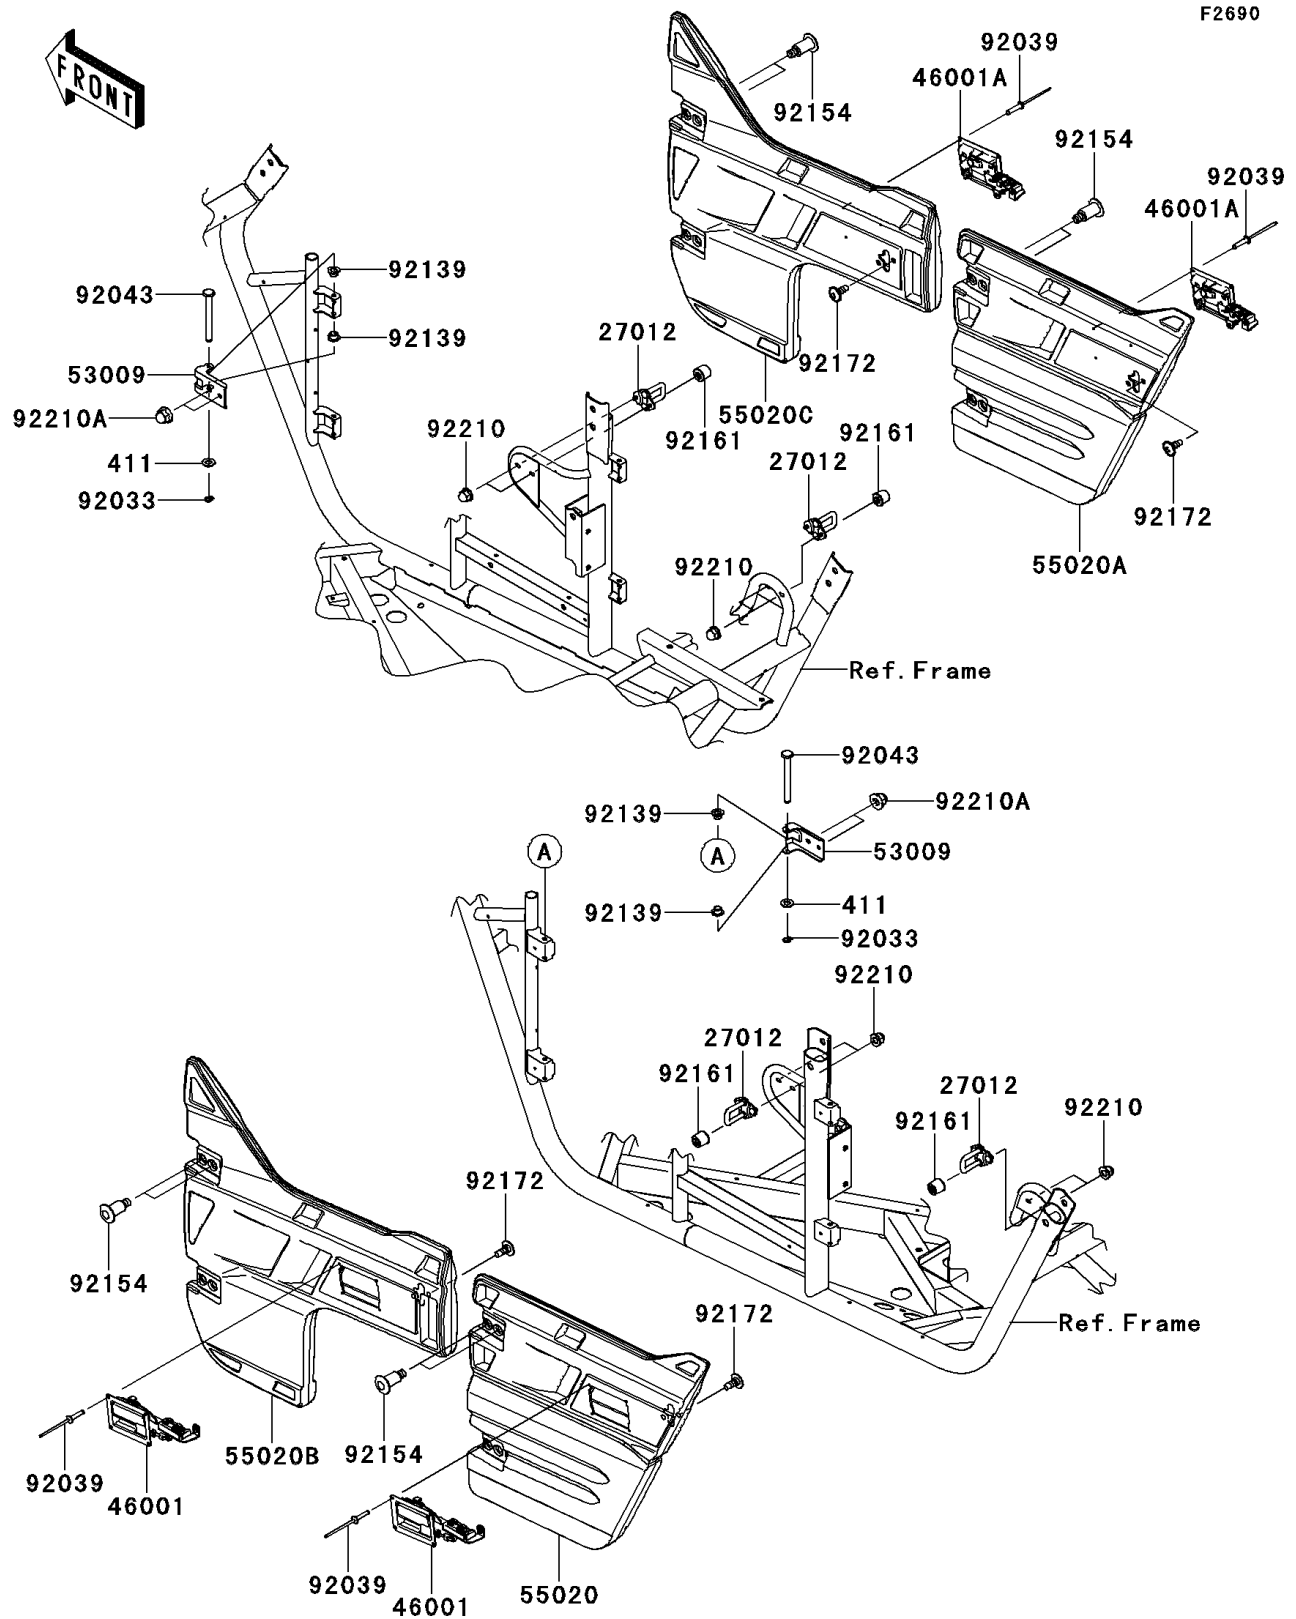

2013 TERYX4™ 750 4x4 (Canadian) PARTS DIAGRAM

Door

2013 TERYX4™ 750 4x4 (Canadian) PARTS LIST

Door

ITEM NAME	PART NUMBER	QUANTITY
HOOK (Ref # 27012)	27012-0705	1
WASHER-PLAIN,6.5X13X1 (Ref # 411)	411AB0600	1
HANDLE-ASSY,SIDE GUARD,LH (Ref # 46001)	46001-0556	1
HANDLE-ASSY,SIDE GUARD,RH (Ref # 46001A)	46001-0557	1
HINGE (Ref # 53009)	53009-0303	1
GUARD,SIDE,RR,LH (Ref # 55020)	55020-0728	1
GUARD,SIDE,RR,RH (Ref # 55020A)	55020-0729	1
GUARD,SIDE,FR,LH (Ref # 55020B)	55020-0730	1
GUARD,SIDE,FR,RH (Ref # 55020C)	55020-0731	1
RING-SNAP (Ref # 92033)	92033-0719	1
RIVET,4.0X17.5 (Ref # 92039)	92039-0703	1
PIN,6X56 (Ref # 92043)	92043-0743	1
BUSHING,6X8X6 (Ref # 92139)	92139-0709	1
BOLT,SOCKET,8X30 (Ref # 92154)	92154-0712	1
DAMPER,9X28X24.3 (Ref # 92161)	92161-1456	1
SCREW,6X16 (Ref # 92172)	92172-0711	1
NUT,CAP,6MM (Ref # 92210)	92210-0003	1
NUT,CAP,8MM (Ref # 92210A)	92210-0488	1