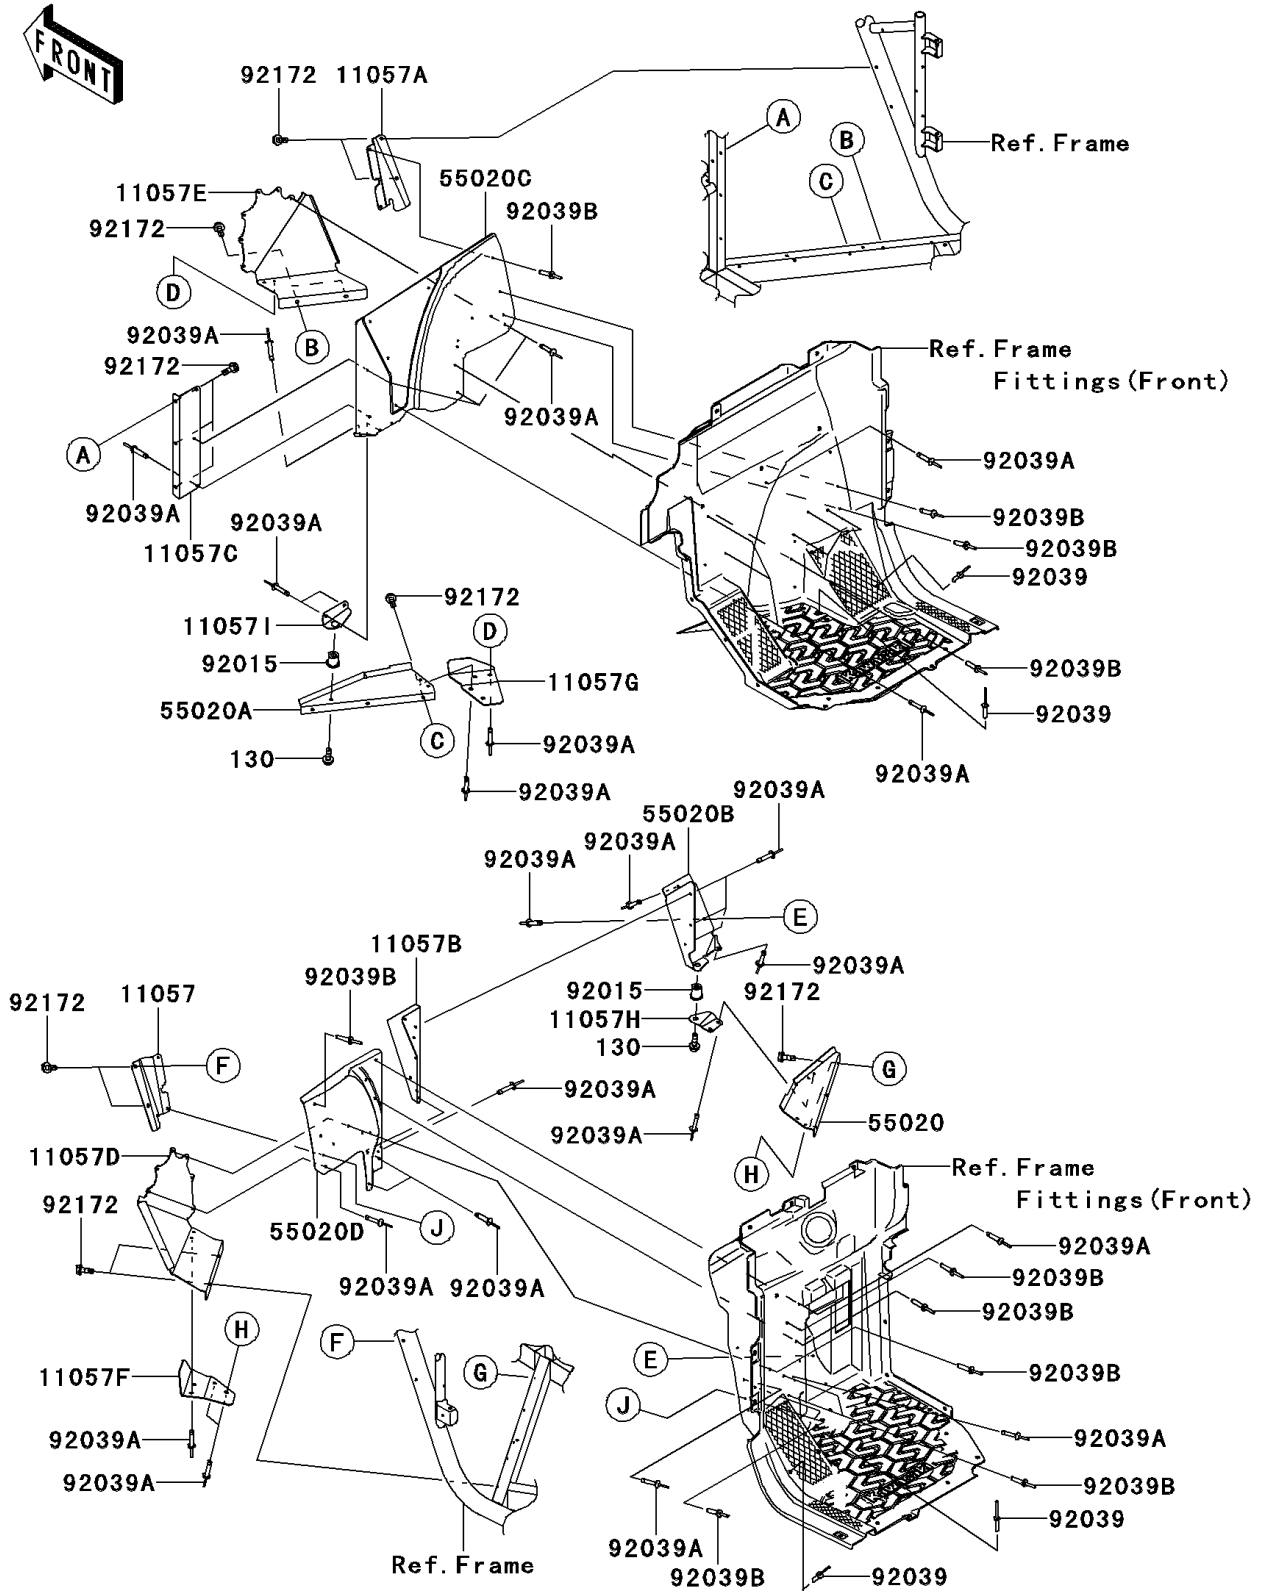

# 2013 TERYX4™ 750 4x4 (Canadian) PARTS DIAGRAM

Guard(s)

F2680

## 2013 TERYX4™ 750 4x4 (Canadian) PARTS LIST

Guard(s)

ITEM NAME	PART NUMBER	QUANTITY
BRACKET (Ref # 11057)	11057-0343	1
BRACKET (Ref # 11057A)	11057-0344	1
BRACKET (Ref # 11057B)	11057-0345	1
BRACKET (Ref # 11057C)	11057-0346	1
BRACKET (Ref # 11057D)	11057-0347	1
BRACKET (Ref # 11057E)	11057-0348	1
BRACKET (Ref # 11057F)	11057-0349	1
BRACKET (Ref # 11057G)	11057-0350	1
BRACKET (Ref # 11057H)	11057-0351	1
BRACKET (Ref # 11057I)	11057-0352	1
BOLT-FLANGED,6X18 (Ref # 130)	130BA0618	2
GUARD,FLOOR,LH,IN (Ref # 55020)	55020-1978	1
GUARD,FLOOR,RH,IN (Ref # 55020A)	55020-1979	1
GUARD,FLOOR COVER (Ref # 55020B)	55020-1981	1
GUARD,FLOOR COVER (Ref # 55020C)	55020-1982	1
GUARD,FLOOR COVER (Ref # 55020D)	55020-1983	1
NUT (Ref # 92015)	92015-1700	2
RIVET,4.0X17.5 (Ref # 92039)	92039-0703	16
RIVET,4.8X23.3 (Ref # 92039A)	92039-0772	35
RIVET (Ref # 92039B)	92039-3778	14
SCREW,TAPPING,6X16 (Ref # 92172)	92172-0869	17