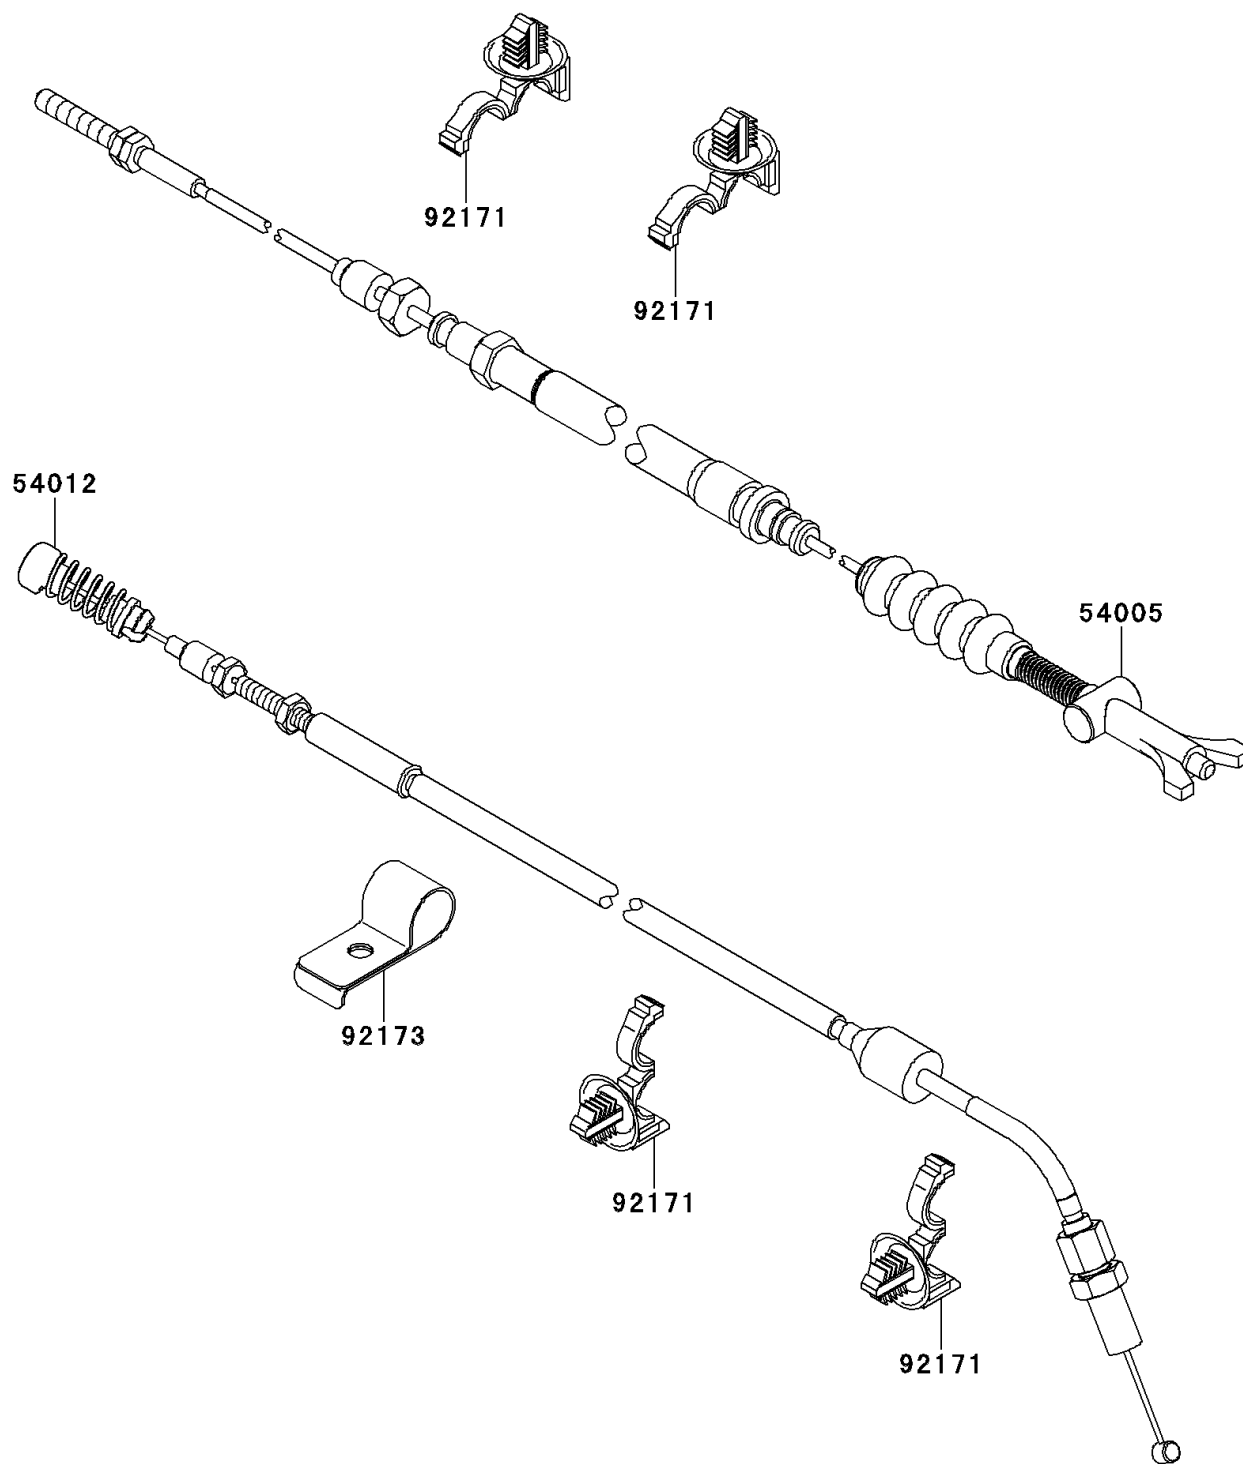

## 2013 TERYX4™ 750 4x4 (Canadian) PARTS DIAGRAM

Cables

F2540

## 2013 TERYX4™ 750 4x4 (Canadian) PARTS LIST

Cables

ITEM NAME	PART NUMBER	QUANTITY
CABLE-BRAKE,PARKING (Ref # 54005)	54005-0305	1
CABLE-THROTTLE (Ref # 54012)	54012-0561	1
CLAMP (Ref # 92171)	92171-0453	1
CLAMP (Ref # 92173)	92173-0955	1