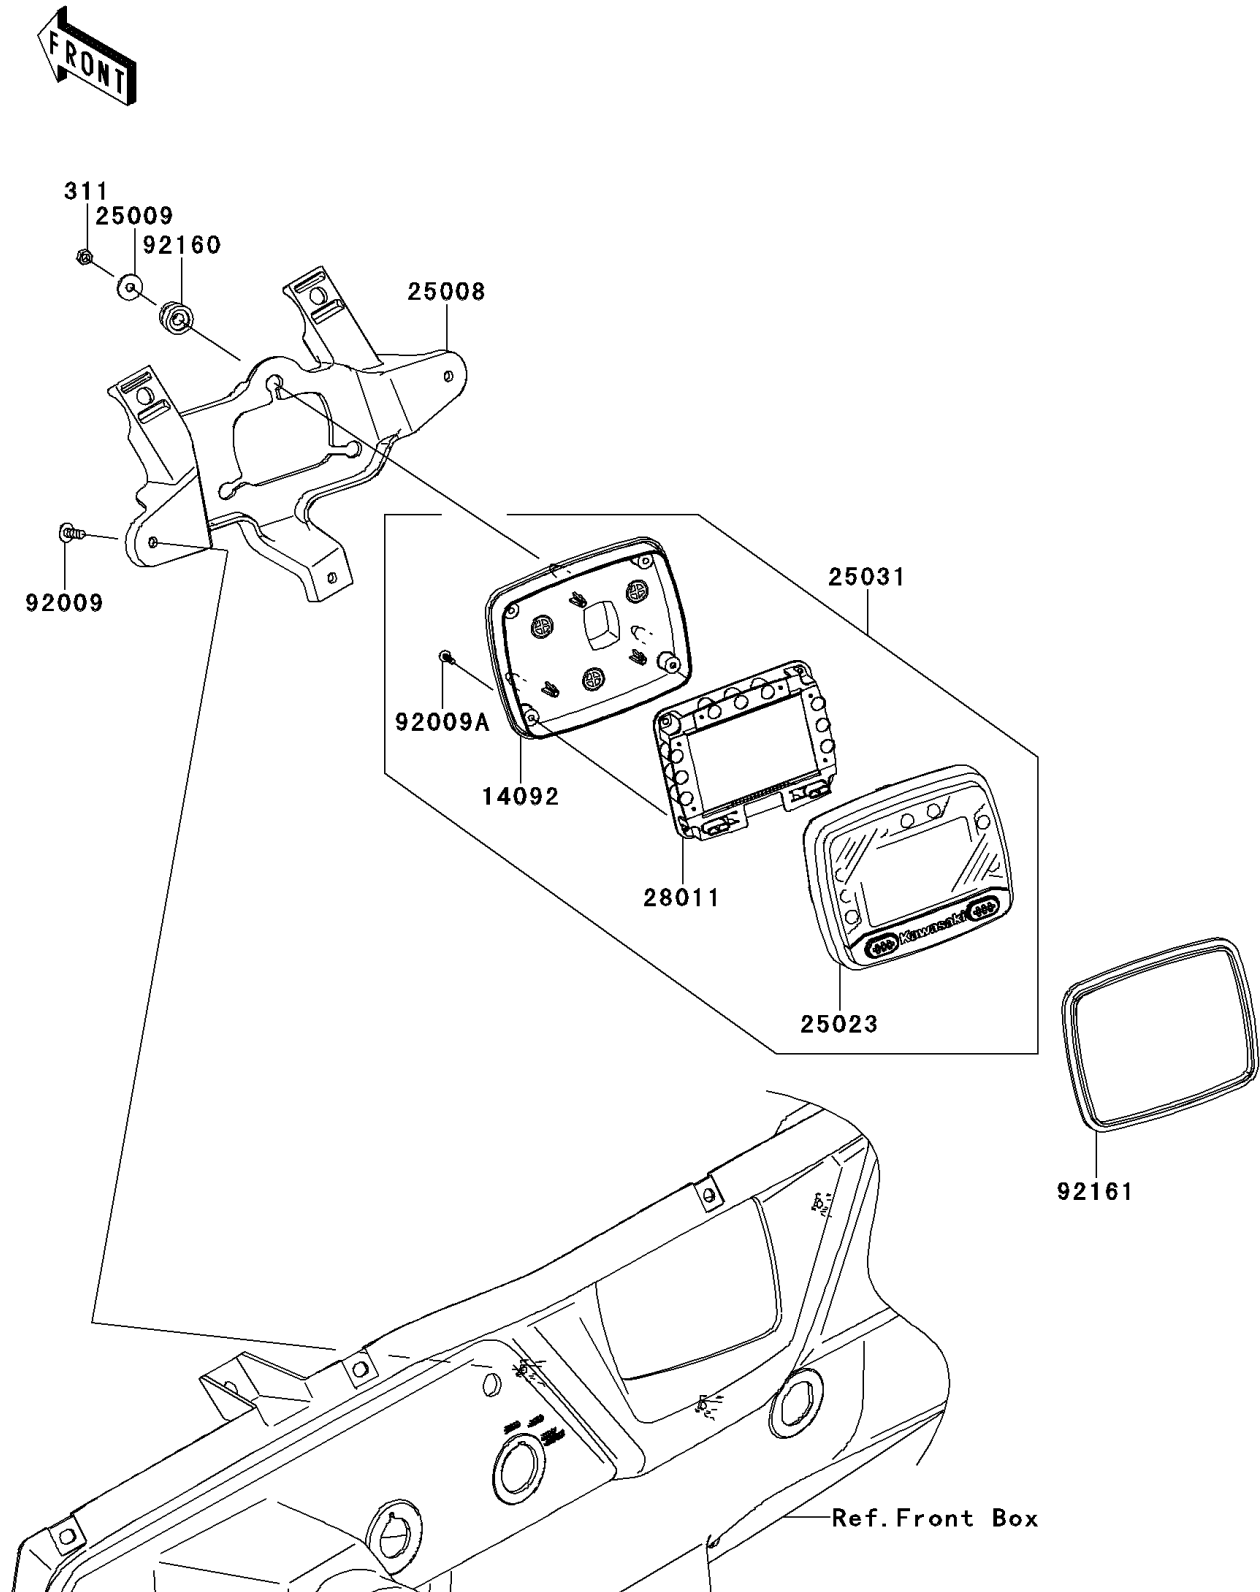

2013 TERYX4™ 750 4x4 (Canadian) PARTS DIAGRAM

Meter(s)

F2530

2013 TERYX4™ 750 4x4 (Canadian) PARTS LIST

Meter(s)

ITEM NAME	PART NUMBER	QUANTITY
COVER,METER,LWR (Ref # 14092)	14092-0834	1
BRACKET-METER (Ref # 25008)	25008-0305	1
WASHER,5.2X16X1.2 (Ref # 25009)	25009-004	1
COVER-METER CASE,UPP (Ref # 25023)	25023-0075	1
METER-ASSY,LCD (Ref # 25031)	25031-0392	1
METER,LCD (Ref # 28011)	28011-0559	1
NUT-HEX (Ref # 311)	311AB0500	1
SCREW,TAPPING,5X14 (Ref # 92009)	92009-1197	1
SCREW,TAPPING,3X12 (Ref # 92009A)	92009-1255	1
DAMPER (Ref # 92160)	92160-1460	1
DAMPER,METER (Ref # 92161)	92161-0906	1