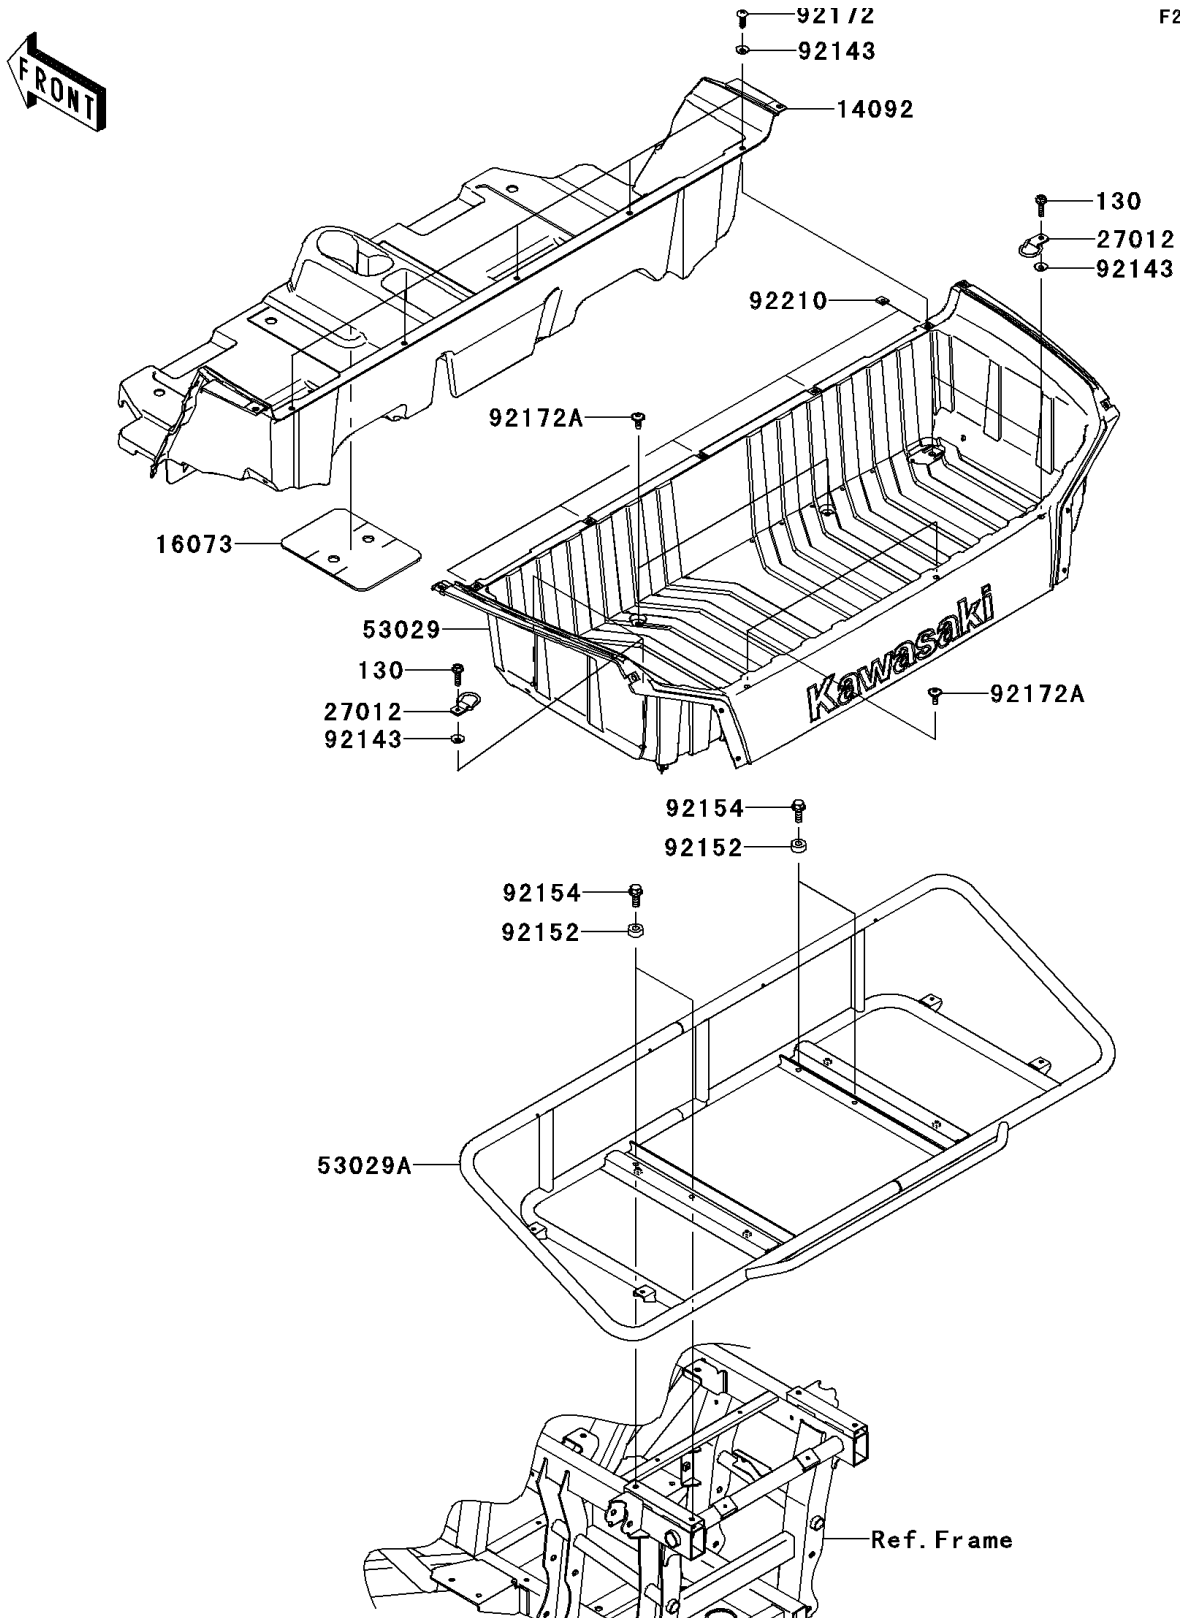

2013 TERYX4™ 750 4x4 (Canadian) PARTS DIAGRAM

Carrier(s)

F2520

2013 TERYX4™ 750 4x4 (Canadian) PARTS LIST

Carrier(s)

ITEM NAME	PART NUMBER	QUANTITY
BOLT-FLANGED,6X22 (Ref # 130)	130BB0622	1
COVER,RR CONSOLE (Ref # 14092)	14092-0709	1
INSULATOR,CENTER CONSOLE (Ref # 16073)	16073-0721	1
HOOK (Ref # 27012)	27012-0734	1
CARRIER (Ref # 53029)	53029-0309	1
CARRIER,FRAME (Ref # 53029A)	53029-0310	1
COLLAR (Ref # 92143)	92143-1087	1
COLLAR,8.2X18X8 (Ref # 92152)	92152-1553	1
BOLT,FLANGED,8X20 (Ref # 92154)	92154-0100	1
SCREW,TAPPING,6X20 (Ref # 92172)	92172-0488	1
SCREW,6X16 (Ref # 92172A)	92172-0711	1
NUT,LEAF SPRING,6MM (Ref # 92210)	92210-0624	1