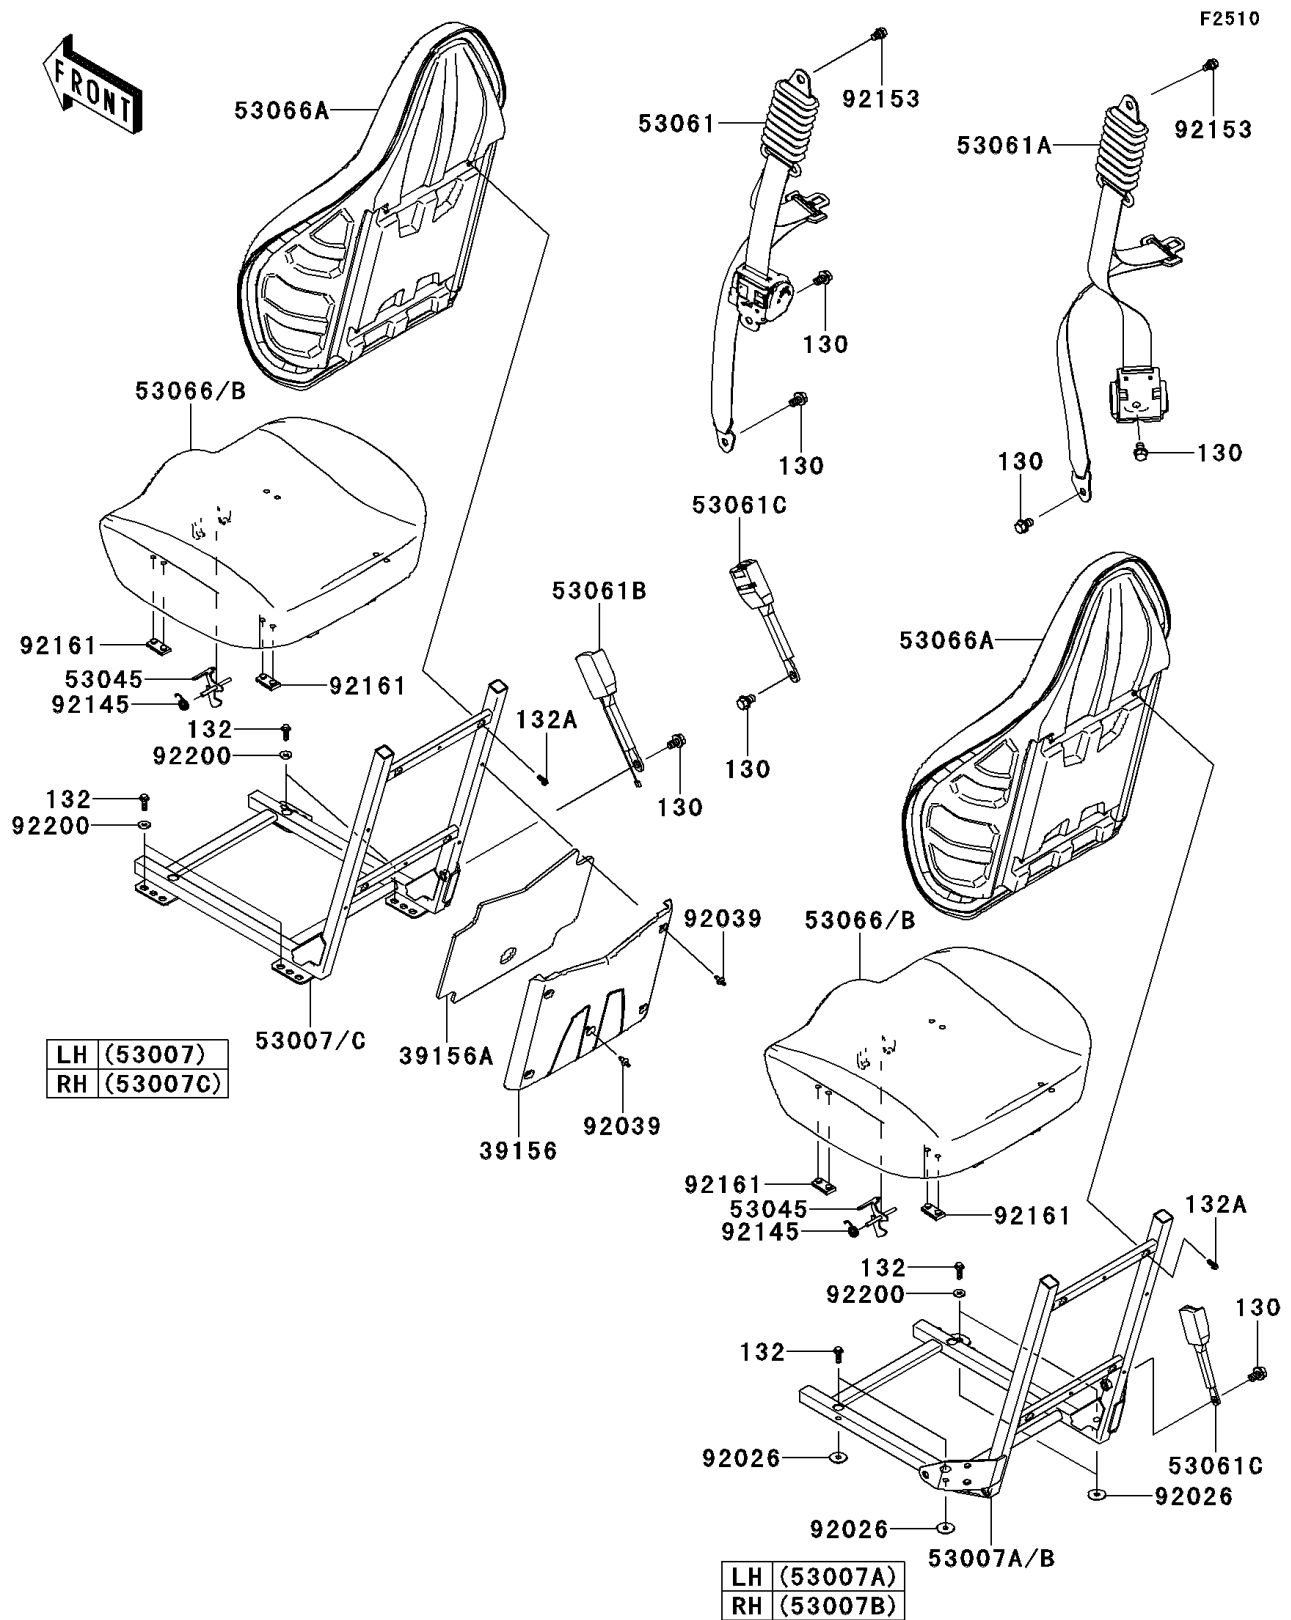

2013 TERYX4™ 750 4x4 (Canadian) PARTS DIAGRAM

Seat

2013 TERYX4™ 750 4x4 (Canadian) PARTS LIST

Seat

ITEM NAME	PART NUMBER	QUANTITY
BOLT-FLANGED,12X20 (Ref # 130)	130BB1220	1
BOLT-FLANGED-SMALL,8X22 (Ref # 132)	132BA0822	1
BOLT-FLANGED-SMALL,6X14 (Ref # 132A)	132BB0614	1
PAD,SEAT BACK (Ref # 39156)	39156-0805	1
PAD,FR SEAT BACK (Ref # 39156A)	39156-0864	1
FRAME-SEAT,FR,LH (Ref # 53007)	53007-0332	1
FRAME-SEAT,RR,LH (Ref # 53007A)	53007-0333	1
FRAME-SEAT,RR,RH (Ref # 53007B)	53007-0334	1
FRAME-SEAT,FR,RH (Ref # 53007C)	53007-0335	1
HOOK-ASSY (Ref # 53045)	53045-0566	1
BELT-SEAT,RETRACTOR,FR (Ref # 53061)	53061-0317	1
BELT-SEAT,RETRACTOR,RR (Ref # 53061A)	53061-0318	1
BELT-SEAT,BUCKLE,FR,LH (Ref # 53061B)	53061-0319	1
BELT-SEAT,BUCKLE (Ref # 53061C)	53061-0320	1
SEAT-ASSY,BACK,BLACK (Ref # 53066A)	53066-0323-MA	1
SEAT-ASSY,BASE,BLACK (Ref # 53066B)	53066-0374-MA	1
SPACER,8.6X30X4.5 (Ref # 92026)	92026-0714	1
RIVET,FASTENER (Ref # 92039)	92039-0713	1
SPRING,SEAT LATCH (Ref # 92145)	92145-0022	1
BOLT,FLANGED,10X16 (Ref # 92153)	92153-1740	1
DAMPER,SEAT (Ref # 92161)	92161-1489	1
WASHER,8.2X20.0X2.5 (Ref # 92200)	92200-0205	1