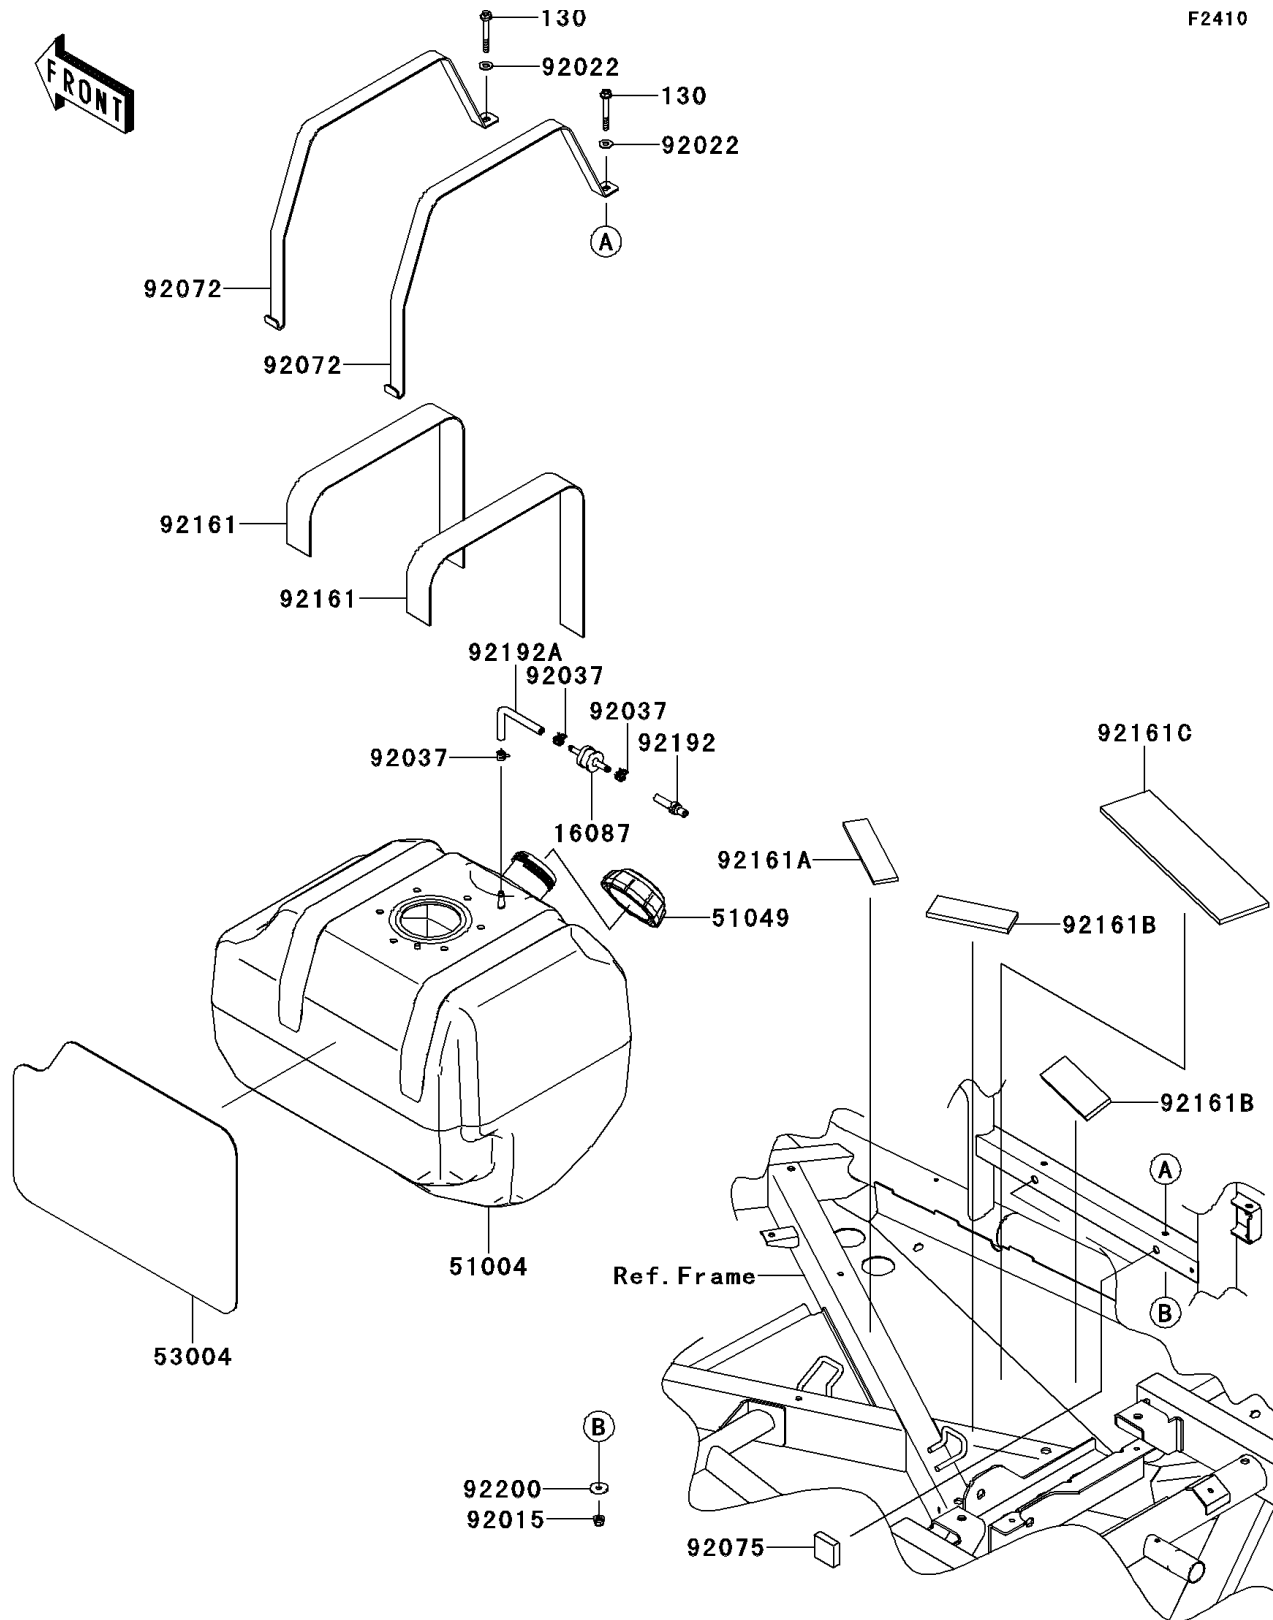

2013 TERYX4™ 750 4x4 (Canadian) PARTS DIAGRAM

Fuel Tank

F2410

2013 TERYX4™ 750 4x4 (Canadian) PARTS LIST

Fuel Tank

ITEM NAME	PART NUMBER	QUANTITY
BOLT-FLANGED,6X50 (Ref # 130)	130BA0650	1
VALVE-CHECK (Ref # 16087)	16087-0703	1
TANK-FUEL (Ref # 51004)	51004-0706	1
CAP-TANK,FUEL (Ref # 51049)	51049-1128	1
MAT (Ref # 53004)	53004-0554	1
NUT,LOCK,FLANGED,6MM (Ref # 92015)	92015-1339	1
WASHER,7X16X1.2 (Ref # 92022)	92022-1344	1
CLAMP,TUBE (Ref # 92037)	92037-1461	1
BAND,FUEL TANK (Ref # 92072)	92072-0704	1
DAMPER (Ref # 92075)	92075-1882	1
DAMPER,FUEL TANK (Ref # 92161)	92161-0794	1
DAMPER,31.1X130X5 (Ref # 92161A)	92161-0936	1
DAMPER,38X105X7 (Ref # 92161B)	92161-0948	1
DAMPER,70X280X7 (Ref # 92161C)	92161-1452	1
TUBE,FRAME PIPE-CHECK VALVE (Ref # 92192)	92192-0068	1
TUBE,VENT (Ref # 92192A)	92192-0949	1
WASHER,6.5X22X1.6 (Ref # 92200)	92200-1087	1