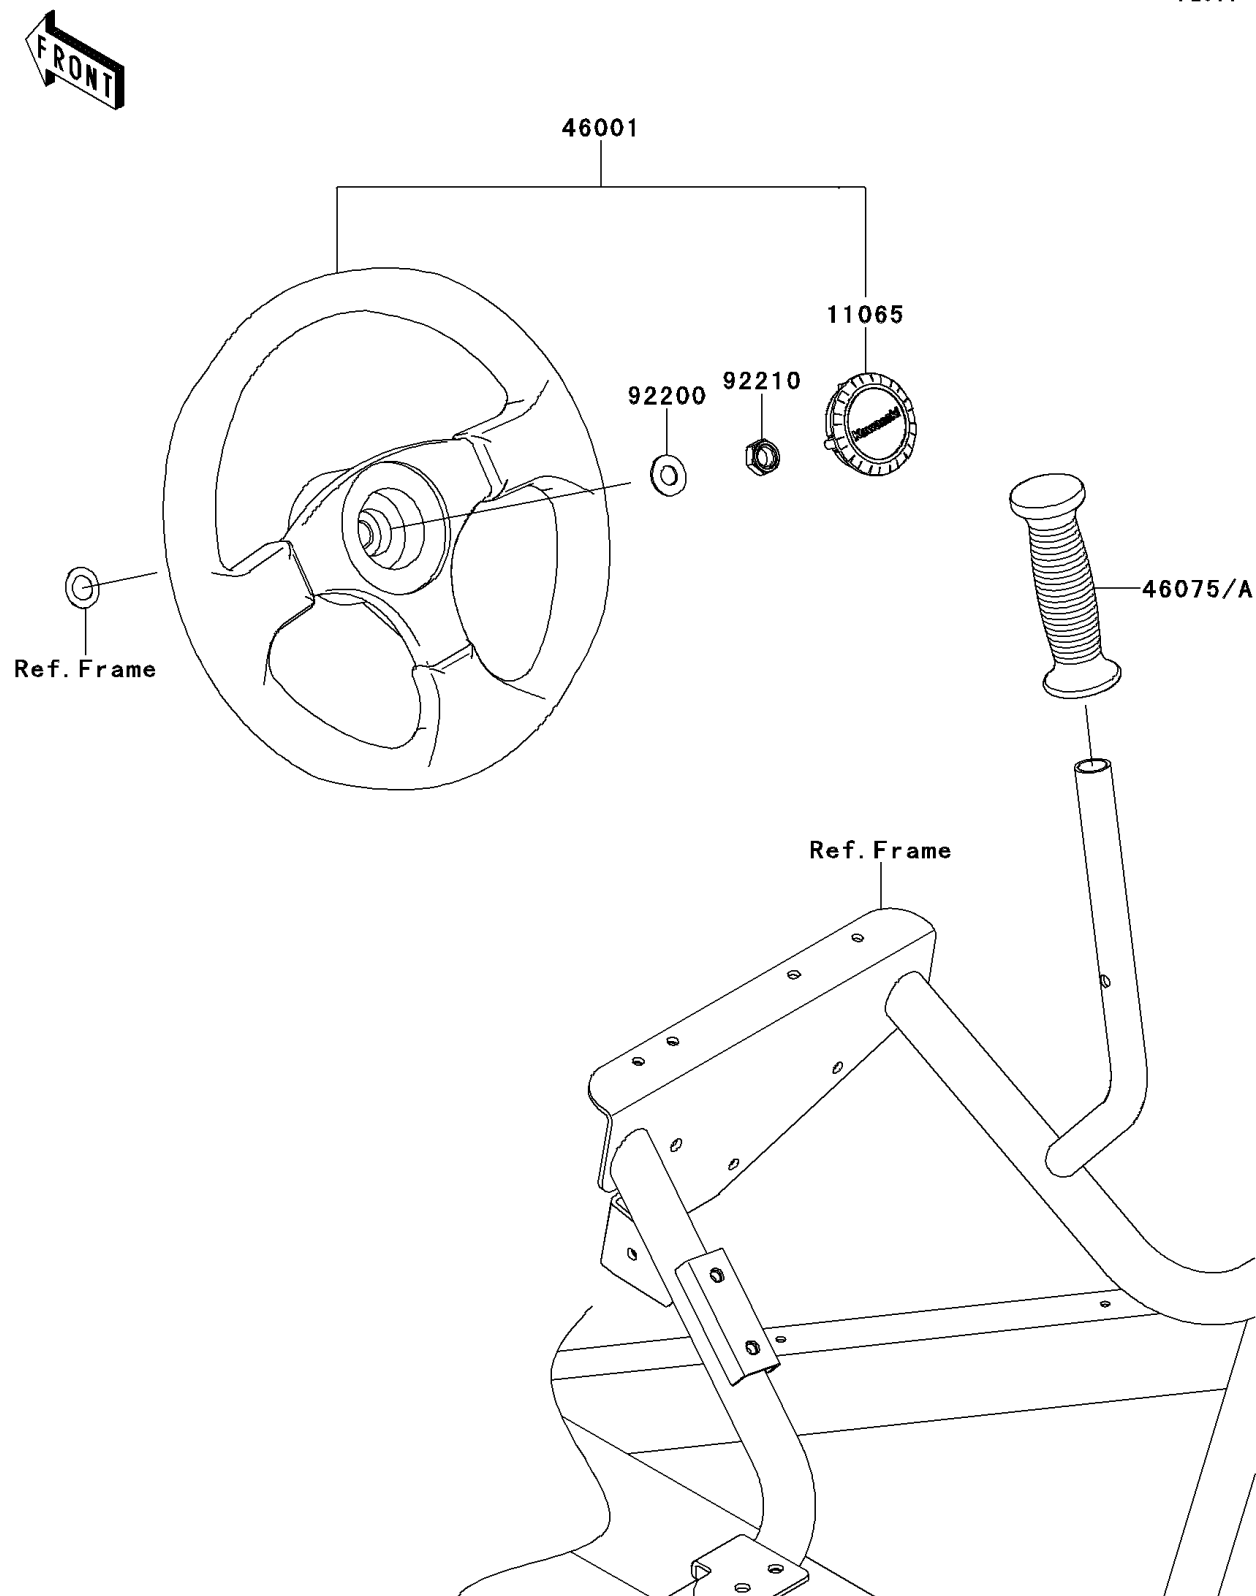

## 2013 TERYX4™ 750 4x4 (Canadian) PARTS DIAGRAM

Steering Wheel

F2311

## 2013 TERYX4™ 750 4x4 (Canadian) PARTS LIST

Steering Wheel

ITEM NAME	PART NUMBER	QUANTITY
CAP,HANDLE (Ref # 11065)	11065-0171	1
HANDLE-ASSY (Ref # 46001)	46001-0001	1
GRIP (Ref # 46075A)	46075-0582	1
WASHER,12.1X25X1.6 (Ref # 92200)	92200-0455	1
NUT,LOCK,12MM (Ref # 92210)	92210-1249	1