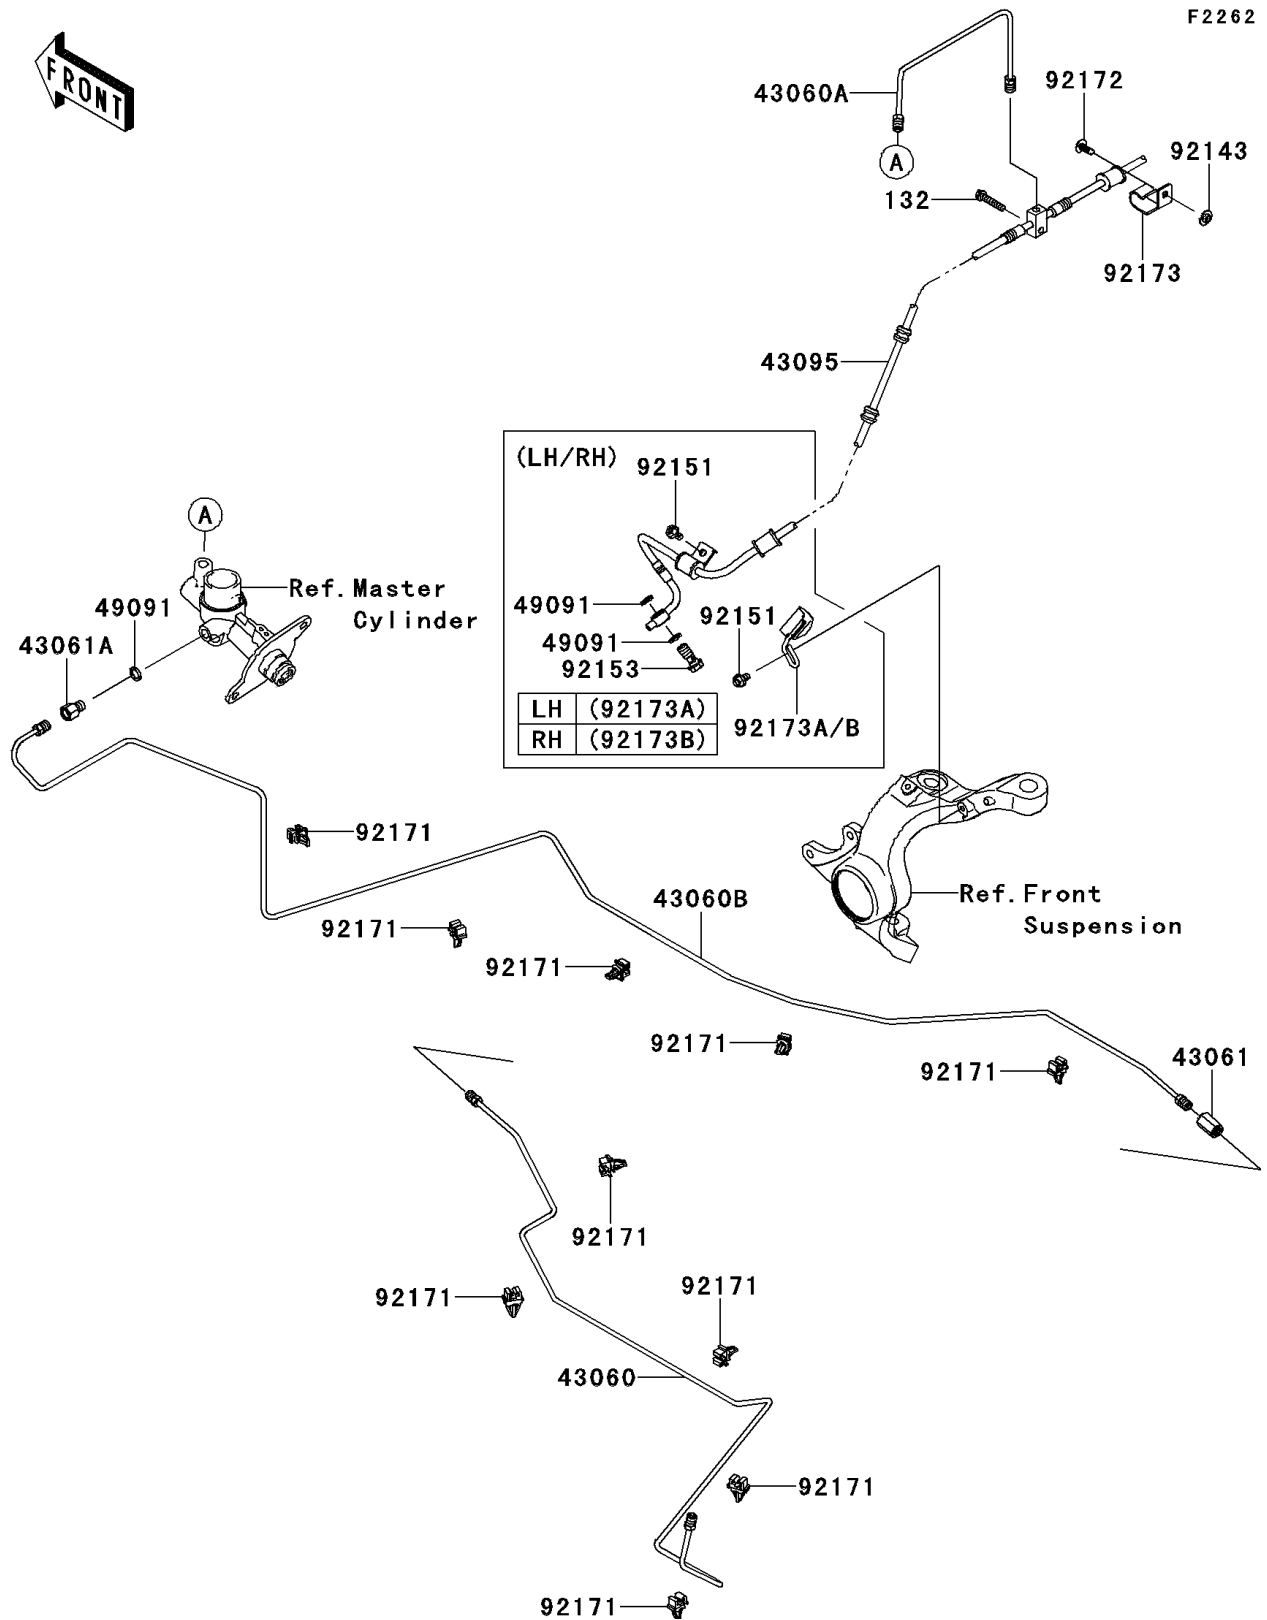

## 2013 TERYX4™ 750 4x4 (Canadian) PARTS DIAGRAM

Brake Piping

## 2013 TERYX4™ 750 4x4 (Canadian) PARTS LIST

### Brake Piping

ITEM NAME	PART NUMBER	QUANTITY
BOLT-FLANGED-SMALL,6X30 (Ref # 132)	132BA0630	1
PIPE-BRAKE,JOINT-BRAKE (Ref # 43060)	43060-0311	1
PIPE-BRAKE,M/C-FR JOINT (Ref # 43060A)	43060-0314	1
PIPE-BRAKE,M/C-JOINT (Ref # 43060B)	43060-0315	1
JOINT-BRAKE (Ref # 43061)	43061-0003	1
JOINT-BRAKE,M/C (Ref # 43061A)	43061-0302	1
HOSE-BRAKE (Ref # 43095)	43095-0618	1
WASHER-SEAL,10.1X14.5X1.5 (Ref # 49091)	49091-0001	1
COLLAR (Ref # 92143)	92143-1087	1
BOLT,6X10 (Ref # 92151)	92151-1344	1
BOLT,OIL,L=23 (Ref # 92153)	92153-0627	1
CLAMP (Ref # 92171)	92171-0805	1
SCREW,TAPPING,6X16 (Ref # 92172)	92172-0739	1
CLAMP (Ref # 92173)	92173-0930	1
CLAMP,LH (Ref # 92173A)	92173-0934	1
CLAMP,RH (Ref # 92173B)	92173-0935	1