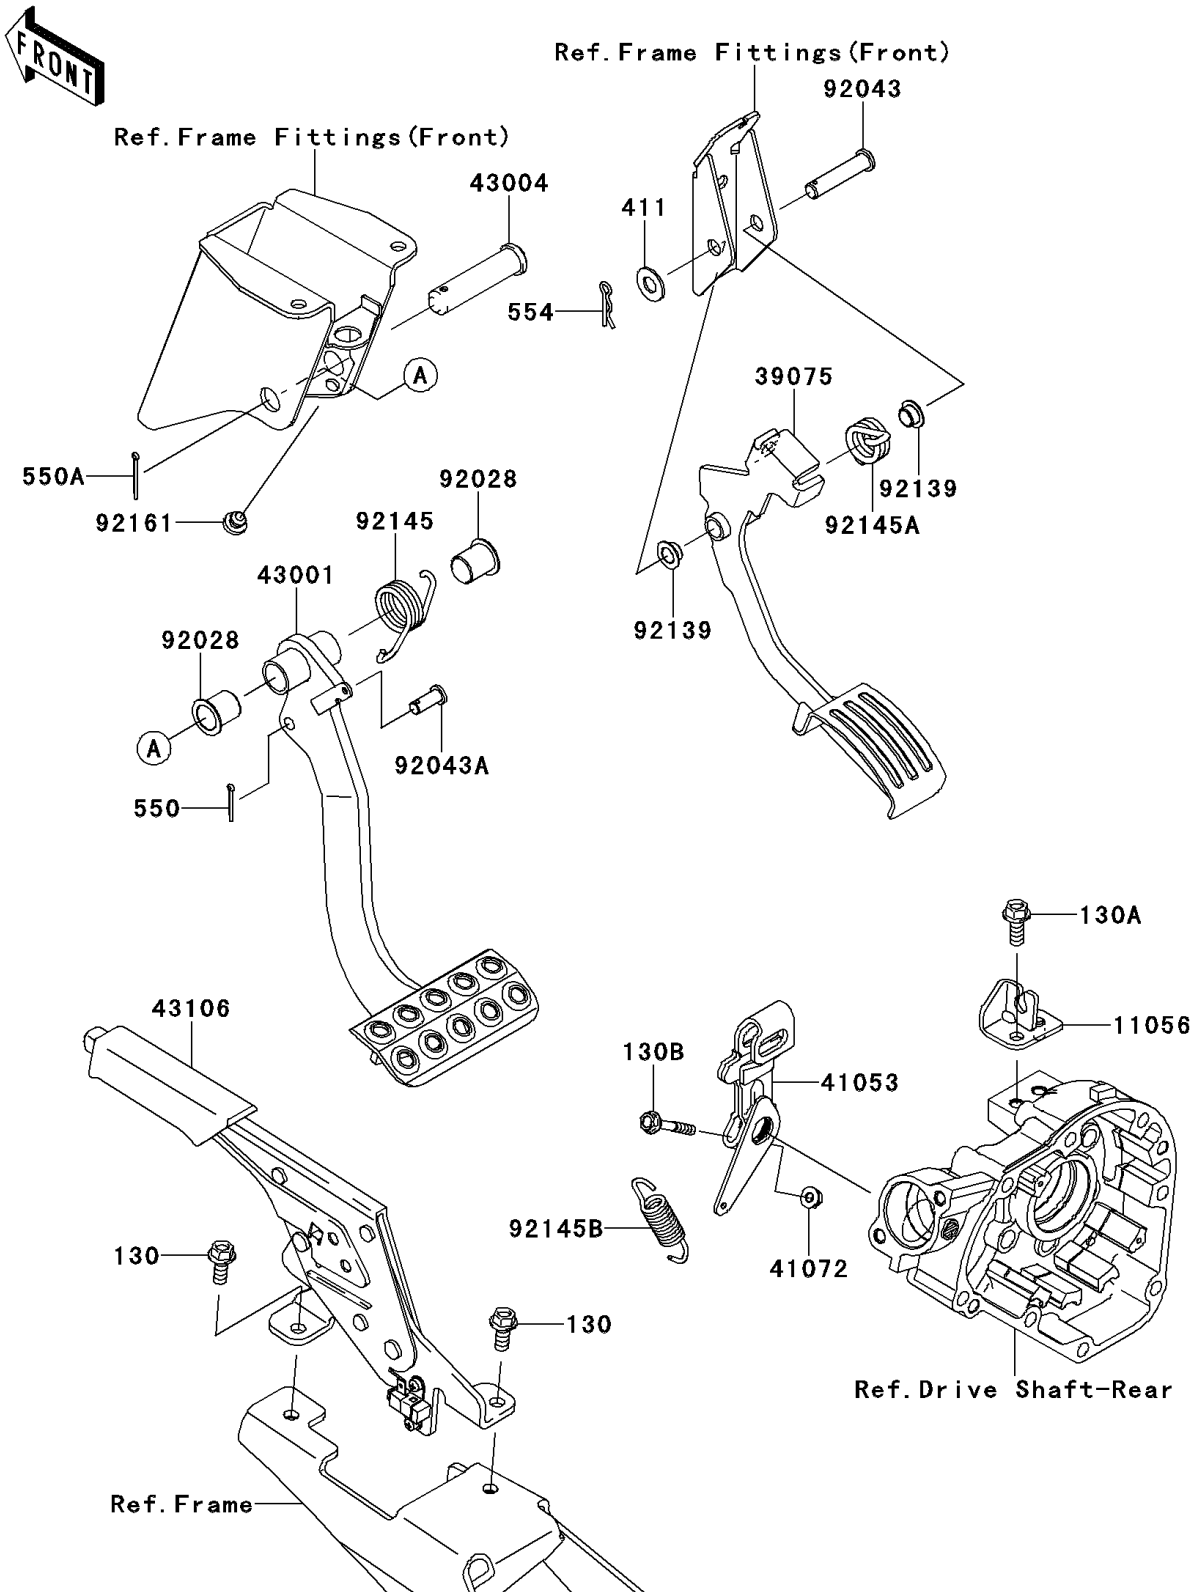

## 2013 TERYX4™ 750 4x4 (Canadian) PARTS DIAGRAM

Brake Pedal/Throttle Lever

F2260

## 2013 TERYX4™ 750 4x4 (Canadian) PARTS LIST

Brake Pedal/Throttle Lever

ITEM NAME	PART NUMBER	QUANTITY
BRACKET,BRAKE CABLE (Ref # 11056)	11056-1749	1
BOLT-FLANGED,8X18 (Ref # 130)	130BA0818	1
BOLT-FLANGED,8X20 (Ref # 130A)	130BA0820	1
BOLT-FLANGED,6X40 (Ref # 130B)	130CA0640	1
LEVER-THROTTLE (Ref # 39075)	39075-0703	1
LEVER-BRAKE CAM (Ref # 41053)	41053-0060	1
NUT,6MM (Ref # 41072)	41072-007	1
WASHER-PLAIN,10MM (Ref # 411)	411AA1000	1
LEVER-BRAKE,PEDAL (Ref # 43001)	43001-0714	1
SHAFT-BRAKE (Ref # 43004)	43004-1128	1
LEVER-ASSY-PARKING BRAKE (Ref # 43106)	43106-0002	1
PIN-COTTER,2.5X18 (Ref # 550)	550AA2518	1
PIN-COTTER,2.5X25 (Ref # 550A)	550AA2525	1
PIN-SNAP,10MM (Ref # 554)	554DA1000	1
BUSHING (Ref # 92028)	92028-1571	1
PIN,10X42.5 (Ref # 92043)	92043-0707	1
PIN (Ref # 92043A)	92043-1039	1
BUSHING (Ref # 92139)	92139-0230	1
SPRING,BRAKE PEDAL RETURN (Ref # 92145)	92145-0575	1
SPRING,THROTTLE (Ref # 92145A)	92145-0831	1
SPRING,BRAKE CAM LEVER (Ref # 92145B)	92145-0880	1
DAMPER (Ref # 92161)	92161-1084	1