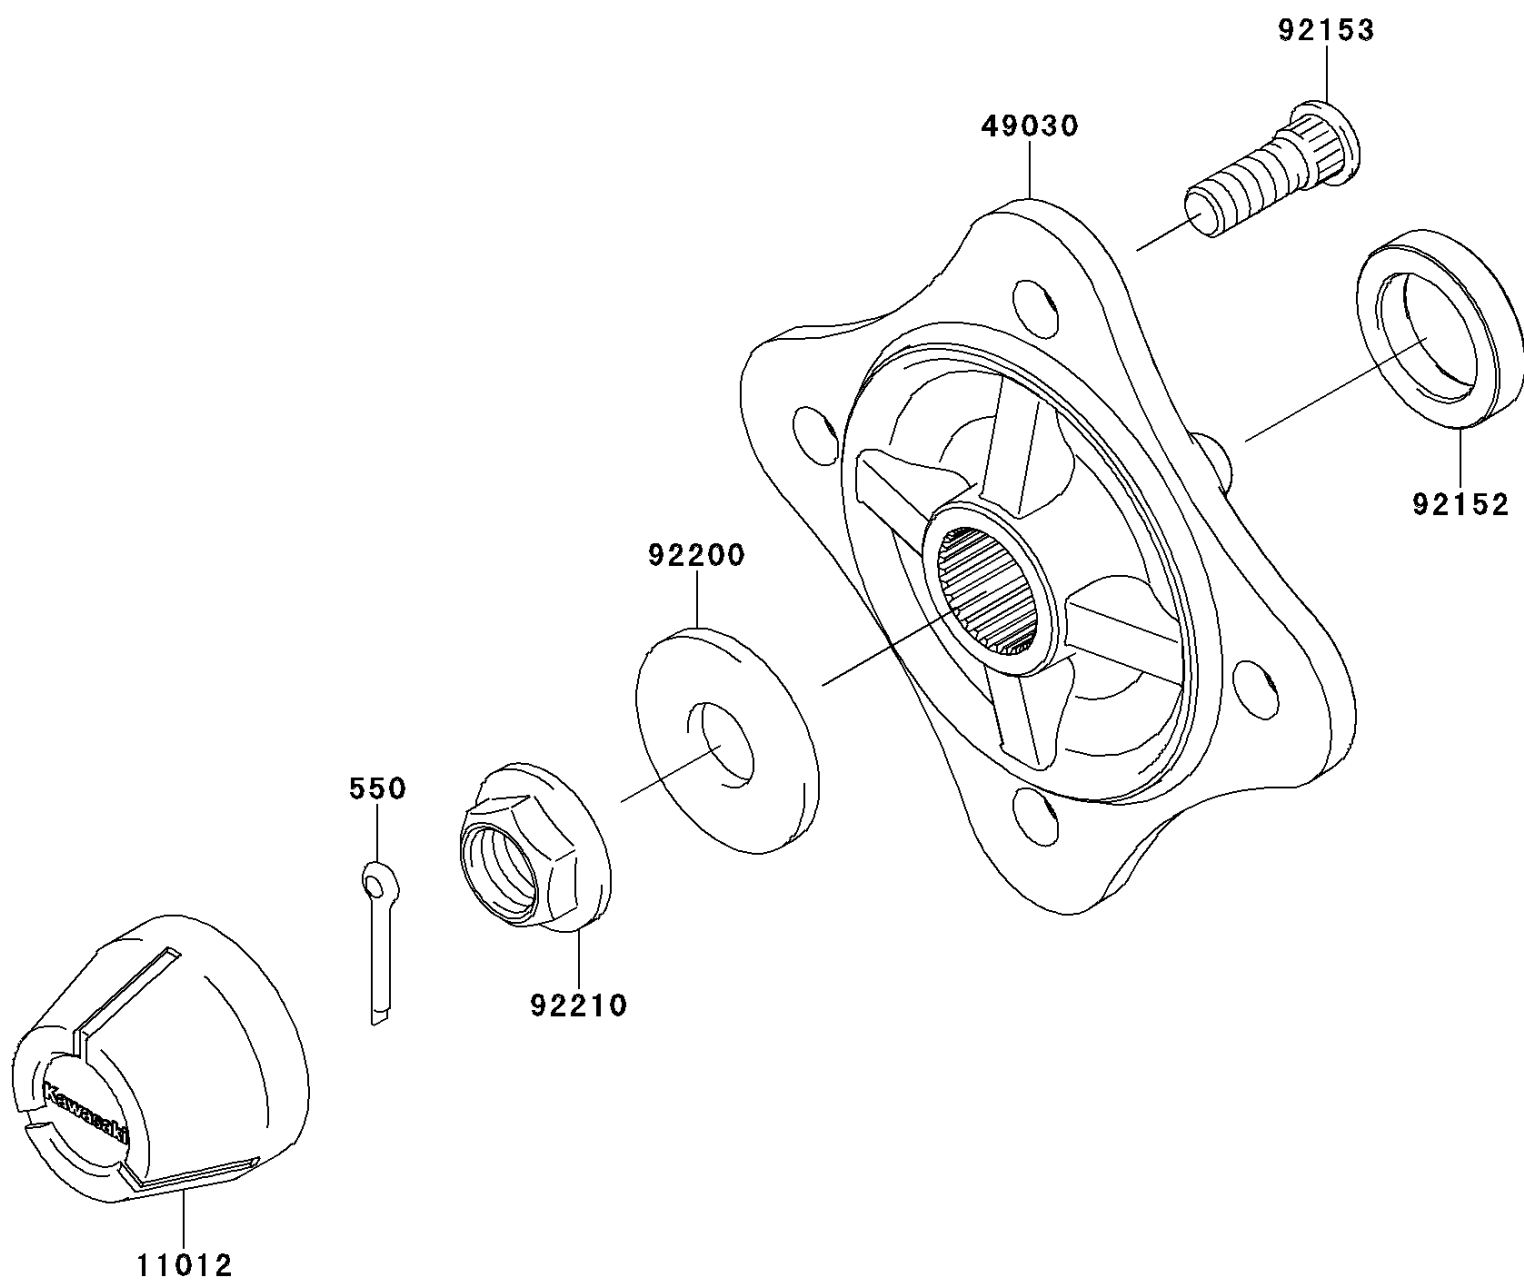

2013 TERYX4™ 750 4x4 (Canadian) PARTS DIAGRAM

Rear Hubs/Brakes

F2240

2013 TERYX4™ 750 4x4 (Canadian) PARTS LIST

Rear Hubs/Brakes

ITEM NAME	PART NUMBER	QUANTITY
CAP,WHEEL (Ref # 11012)	11012-1969	1
HUB,RR (Ref # 49030)	49030-0561	1
PIN-COTTER,4.0X30 (Ref # 550)	550AA4030	1
COLLAR (Ref # 92152)	92152-1528	1
BOLT,12MM (Ref # 92153)	92153-1915	1
WASHER,20.3X52X4.5 (Ref # 92200)	92200-0130	1
NUT,FLANGED,20MM (Ref # 92210)	92210-2093	1