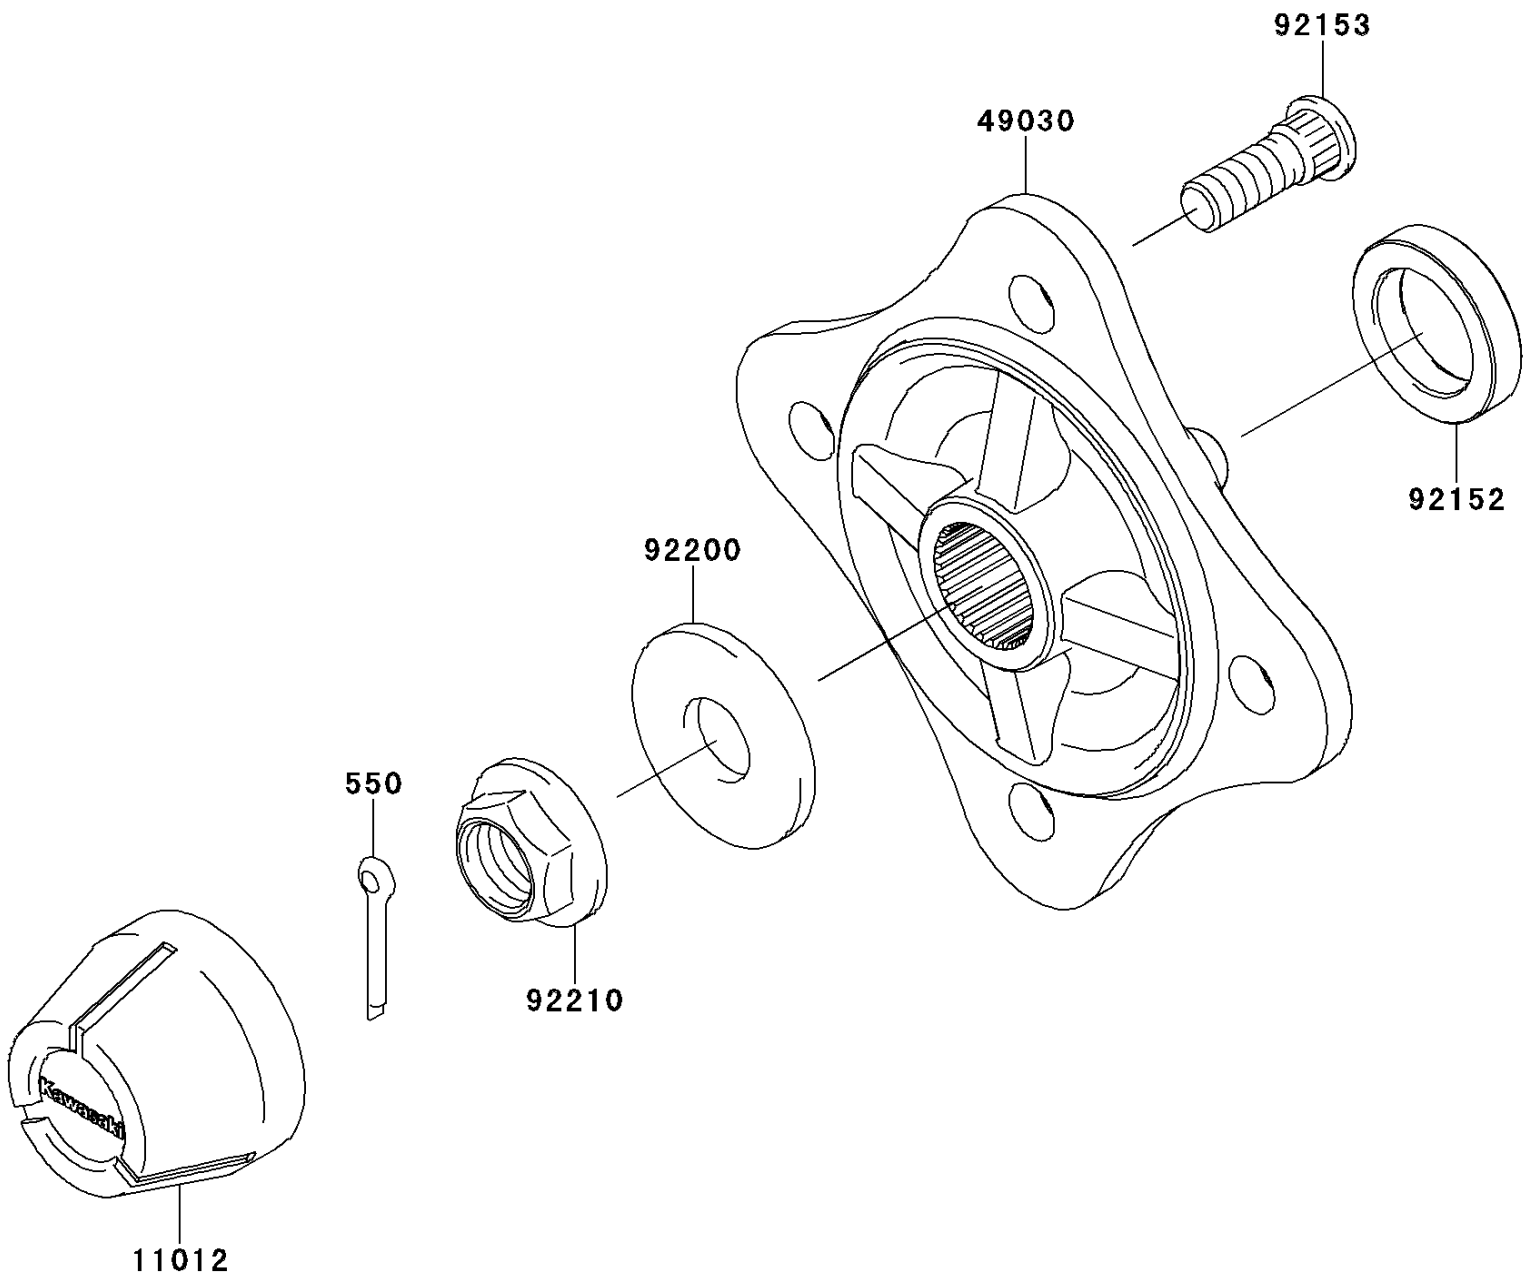

2012 TERYX4™ 750 4x4

PARTS DIAGRAM

Rear Hubs/Brakes

F2240

2012 TERYX4™ 750 4x4

PARTS LIST

Rear Hubs/Brakes

ITEM NAME	PART NUMBER	QUANTITY
CAP,WHEEL (Ref # 11012)	11012-1969	2
HUB,RR (Ref # 49030)	49030-0561	2
PIN-COTTER,4.0X30 (Ref # 550)	550AA4030	2
COLLAR (Ref # 92152)	92152-1528	2
BOLT,12MM (Ref # 92153)	92153-1915	8
WASHER,20.3X52X4.5 (Ref # 92200)	92200-0130	2
NUT,FLANGED,20MM (Ref # 92210)	92210-2093	2