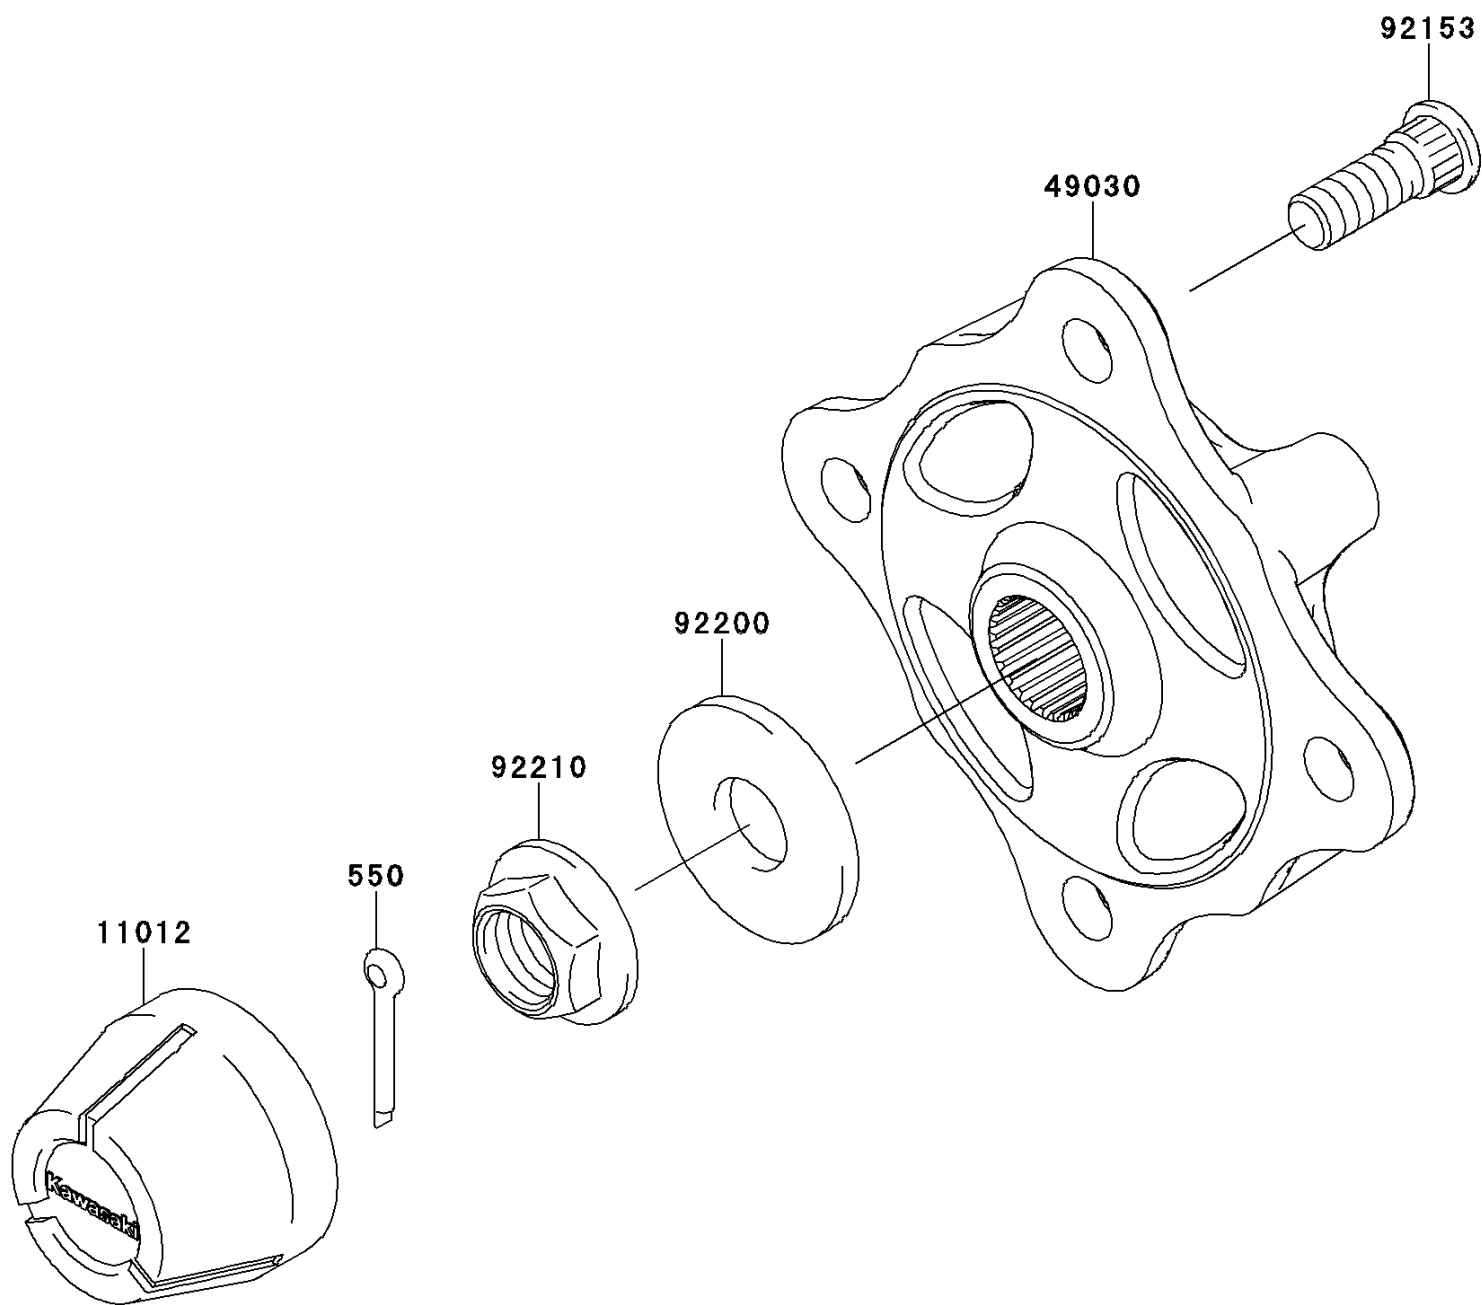

2013 TERYX4™ 750 4x4 (Canadian) PARTS DIAGRAM

Front Hubs/Brakes

F2230

2013 TERYX4™ 750 4x4 (Canadian) PARTS LIST

Front Hubs/Brakes

ITEM NAME	PART NUMBER	QUANTITY
CAP,WHEEL (Ref # 11012)	11012-1969	1
HUB,FR (Ref # 49030)	49030-0560	1
PIN-COTTER,4.0X30 (Ref # 550)	550AA4030	1
BOLT,12MM (Ref # 92153)	92153-1915	1
WASHER,20.3X52X4.5 (Ref # 92200)	92200-0130	1
NUT,FLANGED,20MM (Ref # 92210)	92210-2093	1