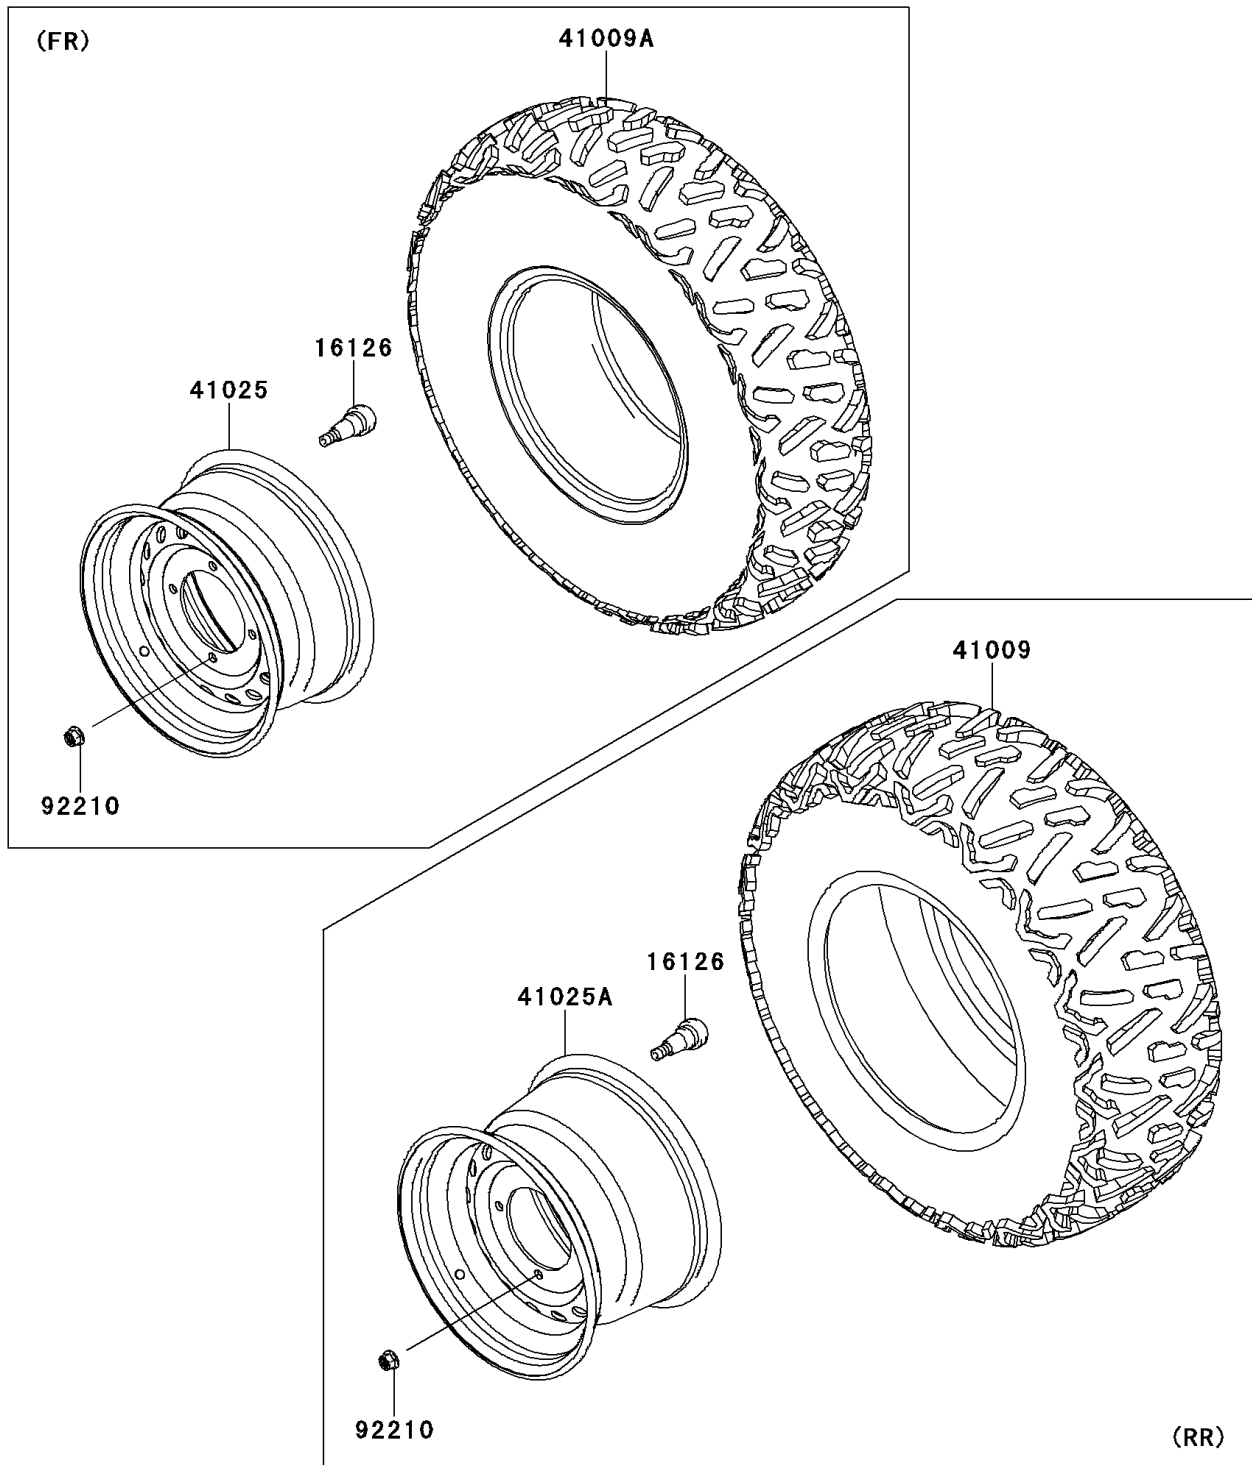

2013 TERYX4™ 750 4x4 (Canadian) PARTS DIAGRAM

Wheels/Tires

F2210

2013 TERYX4™ 750 4x4 (Canadian) PARTS LIST

Wheels/Tires

ITEM NAME	PART NUMBER	QUANTITY
VALVE (Ref # 16126)	16126-4001	1
TIRE,RR,26X11.00-12,MU10 (Ref # 41009)	41009-0506	1
TIRE,26X9.00R12 6PLY,BIGHORN2 (Ref # 41009A)	41009-0511	1
RIM,FR,12X6.0AT,F.S.BLACK (Ref # 41025)	41025-0310-397	1
RIM,RR,12X8.0AT,F.S.BLACK (Ref # 41025A)	41025-0311-397	1
NUT,12MM (Ref # 92210)	92210-0603	1