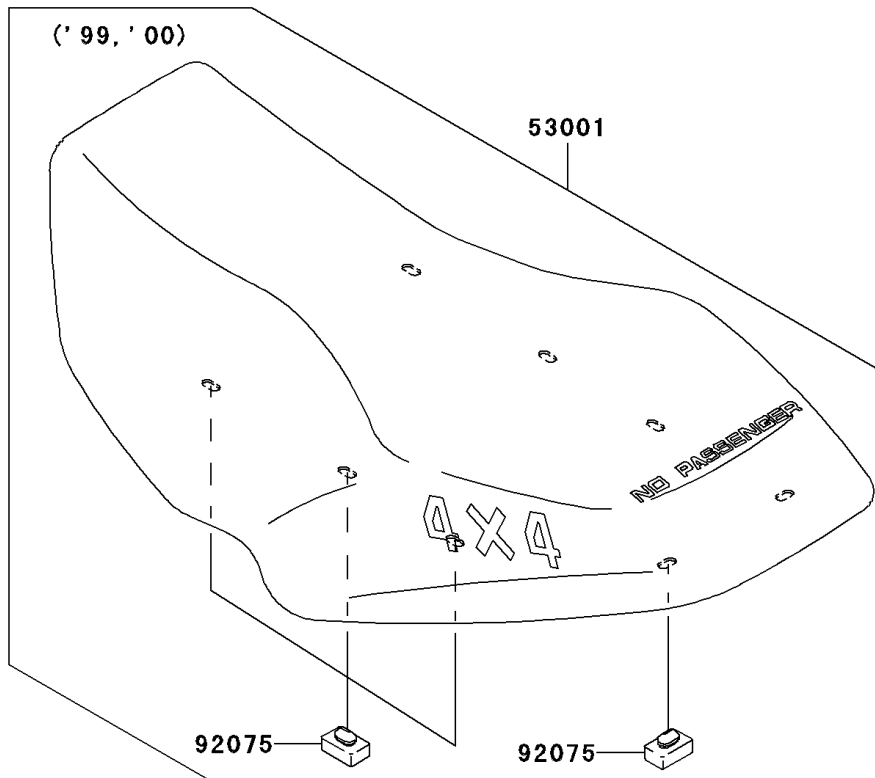

# 2001 Prairie 300 4X4 PARTS DIAGRAM

Seat

F2510

## 2001 Prairie 300 4X4 PARTS LIST

### Seat

ITEM NAME	PART NUMBER	QUANTITY
SEAT-ASSY,S.GRAY (Ref # 53001A)	53001-1939-LG	1
SEAT-ASSY,S.M.BROWN (Ref # 53001B)	53001-1939-MB	1
DAMPER (Ref # 92075)	92075-099	8