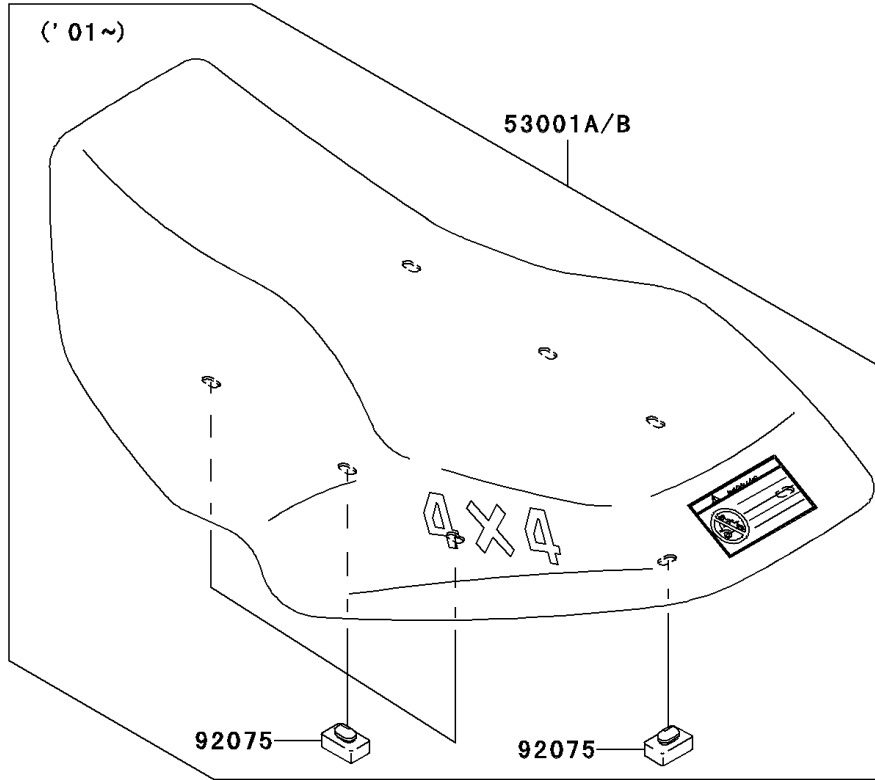

# 2001 Prairie 300 4X4 PARTS DIAGRAM

Seat

F2510

## 2001 Prairie 300 4X4 PARTS LIST

### Seat

ITEM NAME	PART NUMBER	QUANTITY
SEAT-ASSY,S.GRAY (Ref # 53001A)	53001-1939-LG	1
SEAT-ASSY,S.M.BROWN (Ref # 53001B)	53001-1939-MB	1
DAMPER (Ref # 92075)	92075-099	8