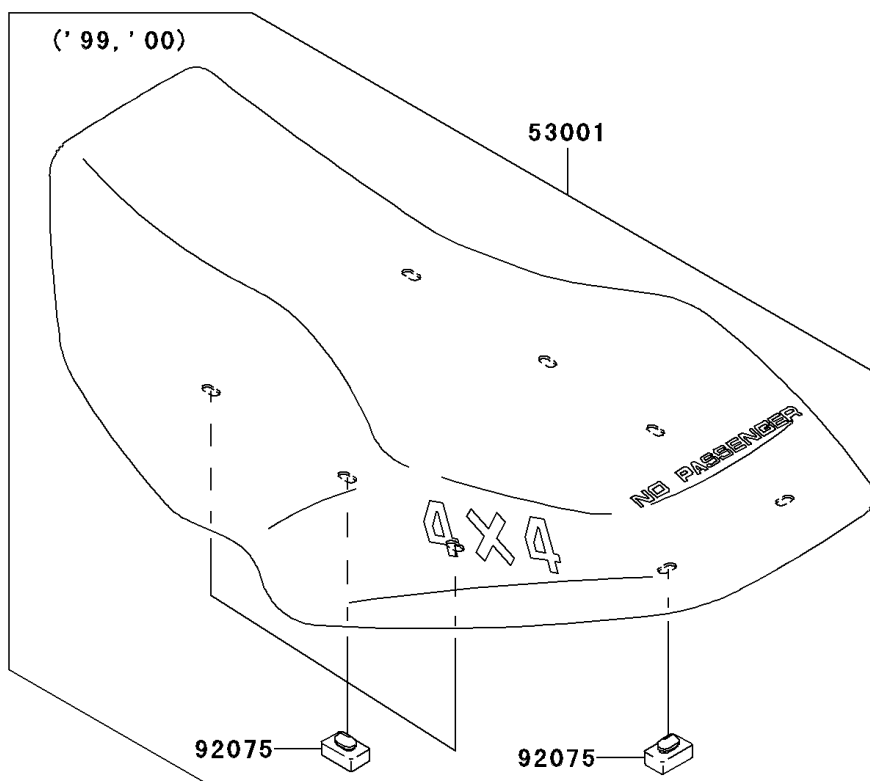

2000 Prairie 300 4X4 PARTS DIAGRAM

Seat

F2510

2000 Prairie 300 4X4 PARTS LIST

Seat

ITEM NAME	PART NUMBER	QUANTITY
SEAT-ASSY,S.GRAY (Ref # 53001)	53001-1888-LG	1
DAMPER (Ref # 92075)	92075-099	1