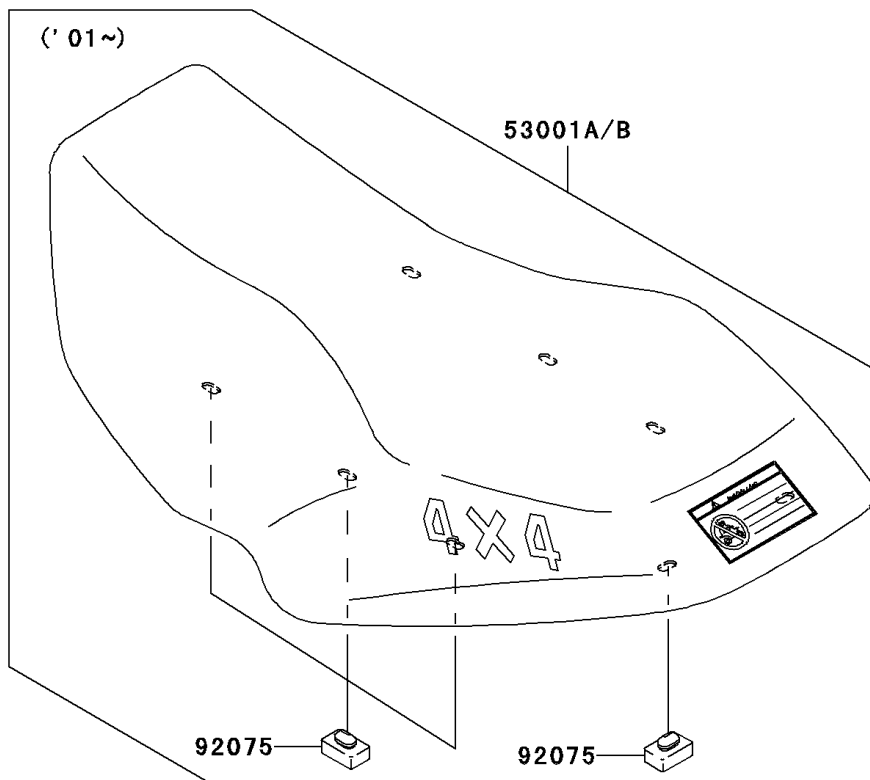

2000 Prairie 300 4X4 PARTS DIAGRAM

Seat

F2510

2000 Prairie 300 4X4 PARTS LIST

Seat

ITEM NAME	PART NUMBER	QUANTITY
SEAT-ASSY,S.GRAY (Ref # 53001)	53001-1888-LG	1
DAMPER (Ref # 92075)	92075-099	1