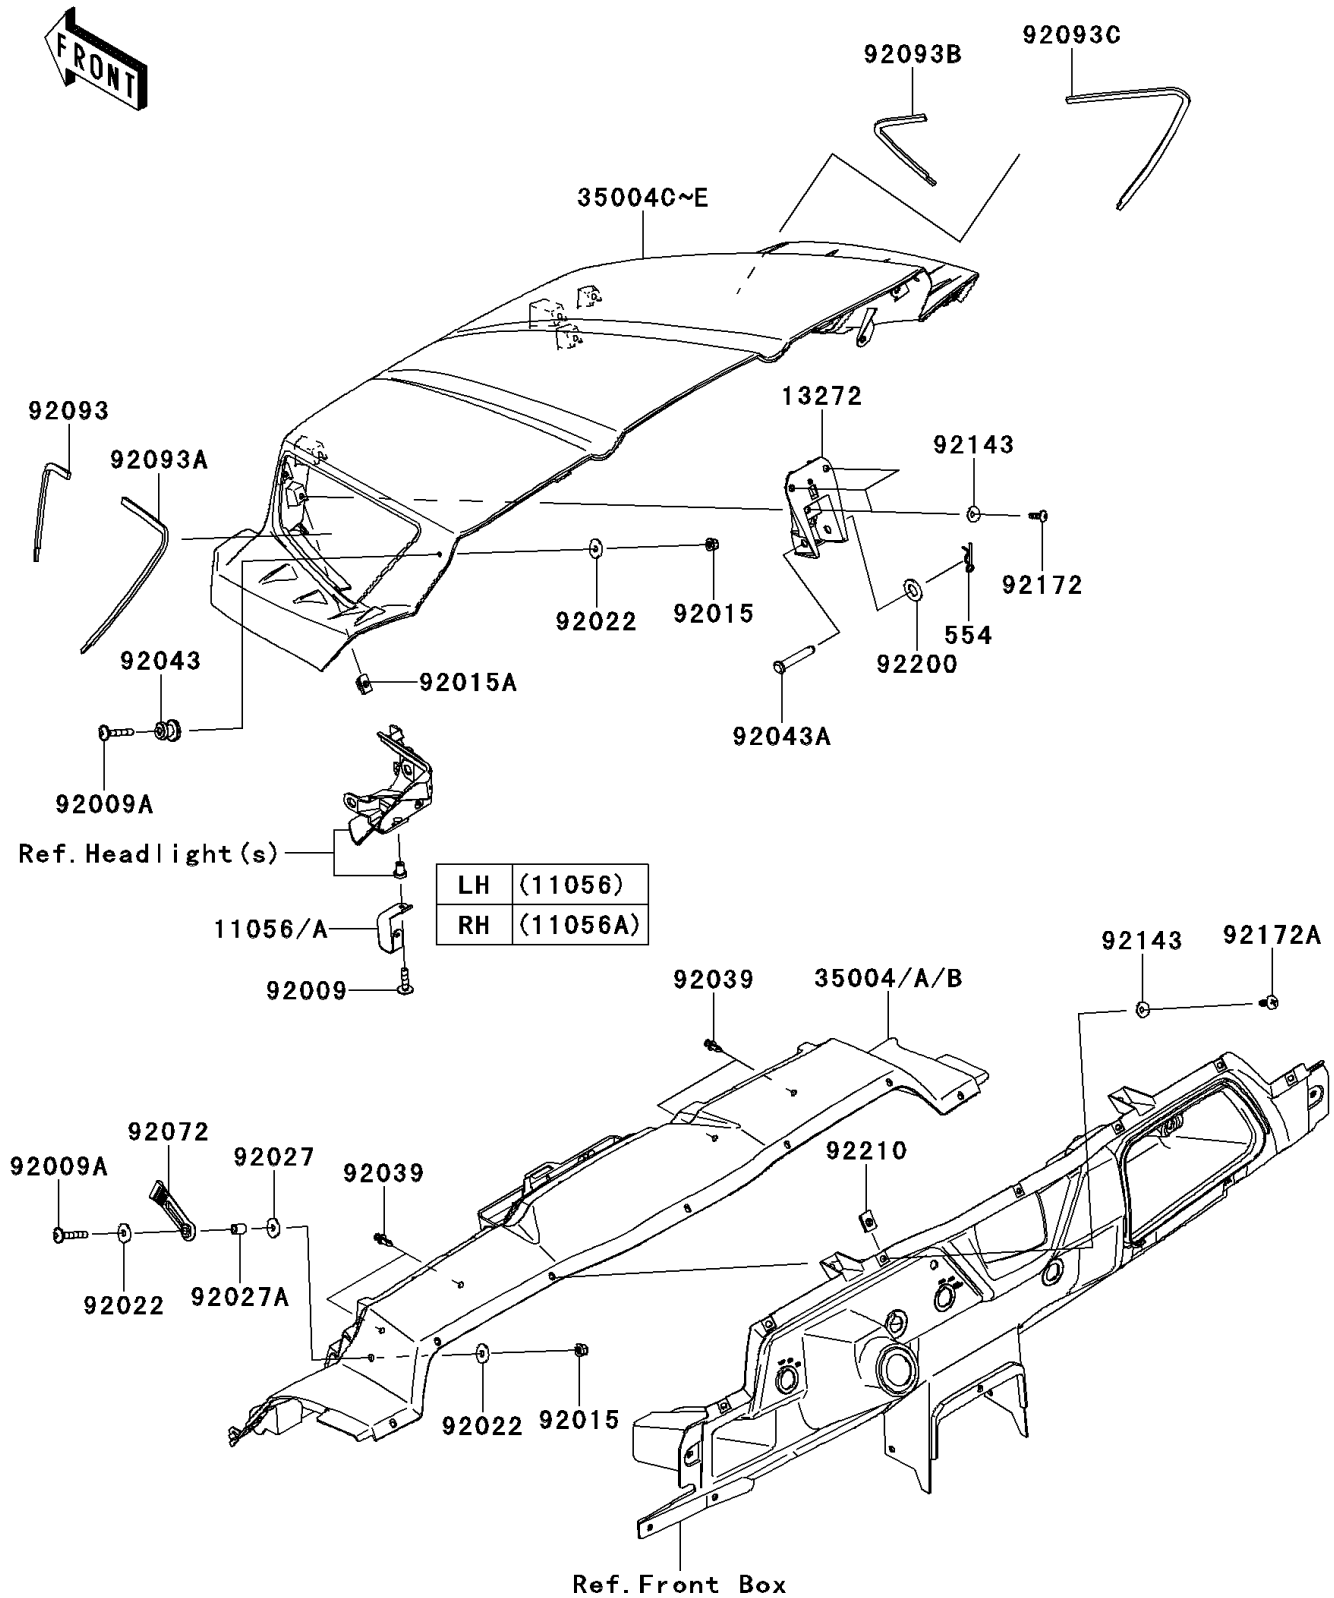

2013 TERYX4™ 750 4x4 (Canadian) PARTS DIAGRAM

Front Fender(s)

F2171

2013 TERYX4™ 750 4x4 (Canadian) PARTS LIST

Front Fender(s)

ITEM NAME	PART NUMBER	QUANTITY
BRACKET,LH (Ref # 11056)	11056-0129	1
BRACKET,RH (Ref # 11056A)	11056-0130	1
PLATE (Ref # 13272)	13272-0871	1
FENDER-FRONT,RR,S.GREEN (Ref # 35004)	35004-0303-31R	1
FENDER-FRONT,RR,S.BLACK (Ref # 35004B)	35004-0303-839	1
FENDER-FRONT,FR,S.GREEN (Ref # 35004C)	35004-0321-31R	1
FENDER-FRONT,FR,S.BLACK (Ref # 35004E)	35004-0321-839	1
PIN-SNAP,12MM (Ref # 554)	554DA1200	1
SCREW,6X25 (Ref # 92009)	92009-1465	1
SCREW,6X35 (Ref # 92009A)	92009-1672	1
NUT,LOCK,FLANGED,6MM (Ref # 92015)	92015-1339	1
NUT,5MM (Ref # 92015A)	92015-1627	1
WASHER,6.5X20X1.6,WHITE (Ref # 92022)	92022-193	1
COLLAR,L=5.1 (Ref # 92027)	92027-1260	1
COLLAR,6.8X10X12 (Ref # 92027A)	92027-162	1
RIVET (Ref # 92039)	92039-1229	1
PIN (Ref # 92043)	92043-0197	1
PIN,12.4X72.4 (Ref # 92043A)	92043-0716	1
BAND (Ref # 92072)	92072-0144	1
SEAL,FR,LH (Ref # 92093)	92093-0168	1
SEAL,RR,LH (Ref # 92093A)	92093-0169	1
SEAL,FR,RH (Ref # 92093B)	92093-0170	1
SEAL,RR,RH (Ref # 92093C)	92093-0171	1
COLLAR (Ref # 92143)	92143-1087	1
SCREW,5X16 (Ref # 92172)	92172-0322	1
SCREW,TAPPING,6X20 (Ref # 92172A)	92172-0488	1
WASHER,13X24X2 (Ref # 92200)	92200-0451	1
NUT,LEAF SPRING,6MM (Ref # 92210)	92210-0624	1