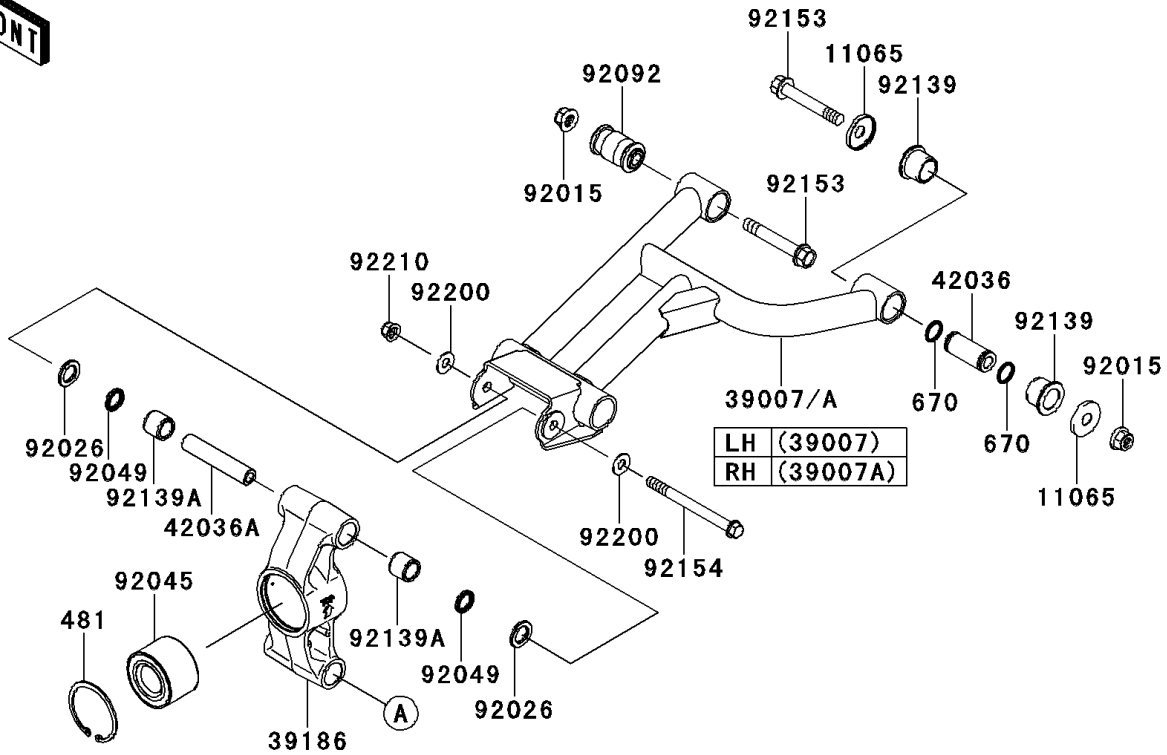

## 2013 TERYX4™ 750 4x4 (Canadian) PARTS DIAGRAM

Rear Suspension

F2153

## 2013 TERYX4™ 750 4x4 (Canadian) PARTS LIST

Rear Suspension

ITEM NAME	PART NUMBER	QUANTITY
CAP (Ref # 11065)	11065-0253	1
BOLT-FLANGED,6X12 (Ref # 130)	130BA0612	1
ARM-SUSP,RR,UPP,LH (Ref # 39007)	39007-0345	1
ARM-SUSP,RR,UPP,RH (Ref # 39007A)	39007-0346	1
ARM-SUSP,RR,LWR,LH (Ref # 39007B)	39007-0347	1
ARM-SUSP,RR,LWR,RH (Ref # 39007C)	39007-0348	1
KNUCKLE,RR (Ref # 39186)	39186-0316	1
SLEEVE (Ref # 42036)	42036-0062	1
SLEEVE,10X17X88 (Ref # 42036A)	42036-0710	1
CIRCLIP (Ref # 481)	481J6200	1
GUARD,REAR ARM (Ref # 55020)	55020-0805	1
O RING,18MM (Ref # 670)	670B2018	1
NUT,LOCK,FLANGED,12MM (Ref # 92015)	92015-1433	1
SPACER,17X28.6X3 (Ref # 92026)	92026-0729	1
BEARING-BALL (Ref # 92045)	92045-0725	1
SEAL-OIL,17X24X3 (Ref # 92049)	92049-0726	1
BUSHING-RUBBER (Ref # 92092)	92092-0555	1
BUSHING (Ref # 92139)	92139-0231	1
BUSHING,17X24X21.5 (Ref # 92139A)	92139-0736	1
COLLAR (Ref # 92143)	92143-1087	1
BOLT,FLANGED,12X76.5 (Ref # 92153)	92153-1733	1
BOLT,FLANGED,10X117 (Ref # 92154)	92154-0743	1
WASHER,10.3X23X1.6 (Ref # 92200)	92200-2009	1
NUT,LOCK,FLANGED,10MM (Ref # 92210)	92210-1080	1