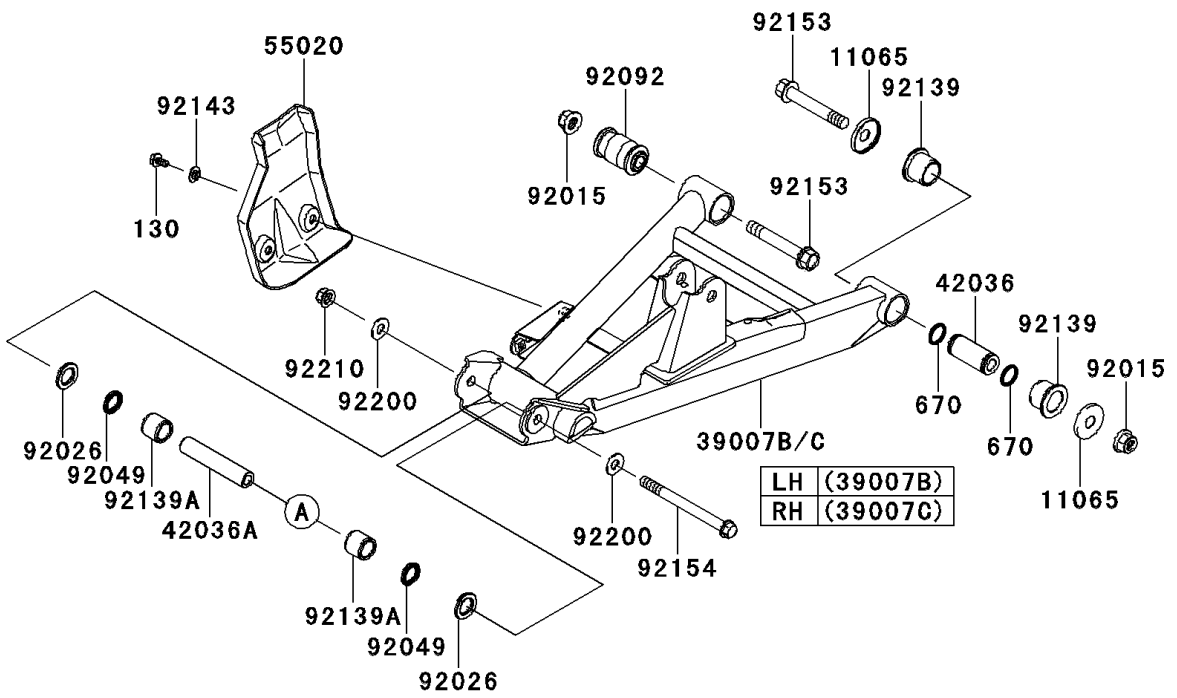

## 2013 TERYX4™ 750 4x4 (Canadian) PARTS DIAGRAM

Rear Suspension

F2153

## 2013 TERYX4™ 750 4x4 (Canadian) PARTS LIST

Rear Suspension

ITEM NAME	PART NUMBER	QUANTITY
CAP (Ref # 11065)	11065-0253	1
BOLT-FLANGED,6X12 (Ref # 130)	130BA0612	1
ARM-SUSP,RR,UPP,LH (Ref # 39007)	39007-0345	1
ARM-SUSP,RR,UPP,RH (Ref # 39007A)	39007-0346	1
ARM-SUSP,RR,LWR,LH (Ref # 39007B)	39007-0347	1
ARM-SUSP,RR,LWR,RH (Ref # 39007C)	39007-0348	1
KNUCKLE,RR (Ref # 39186)	39186-0316	1
SLEEVE (Ref # 42036)	42036-0062	1
SLEEVE,10X17X88 (Ref # 42036A)	42036-0710	1
CIRCLIP (Ref # 481)	481J6200	1
GUARD,REAR ARM (Ref # 55020)	55020-0805	1
O RING,18MM (Ref # 670)	670B2018	1
NUT,LOCK,FLANGED,12MM (Ref # 92015)	92015-1433	1
SPACER,17X28.6X3 (Ref # 92026)	92026-0729	1
BEARING-BALL (Ref # 92045)	92045-0725	1
SEAL-OIL,17X24X3 (Ref # 92049)	92049-0726	1
BUSHING-RUBBER (Ref # 92092)	92092-0555	1
BUSHING (Ref # 92139)	92139-0231	1
BUSHING,17X24X21.5 (Ref # 92139A)	92139-0736	1
COLLAR (Ref # 92143)	92143-1087	1
BOLT,FLANGED,12X76.5 (Ref # 92153)	92153-1733	1
BOLT,FLANGED,10X117 (Ref # 92154)	92154-0743	1
WASHER,10.3X23X1.6 (Ref # 92200)	92200-2009	1
NUT,LOCK,FLANGED,10MM (Ref # 92210)	92210-1080	1