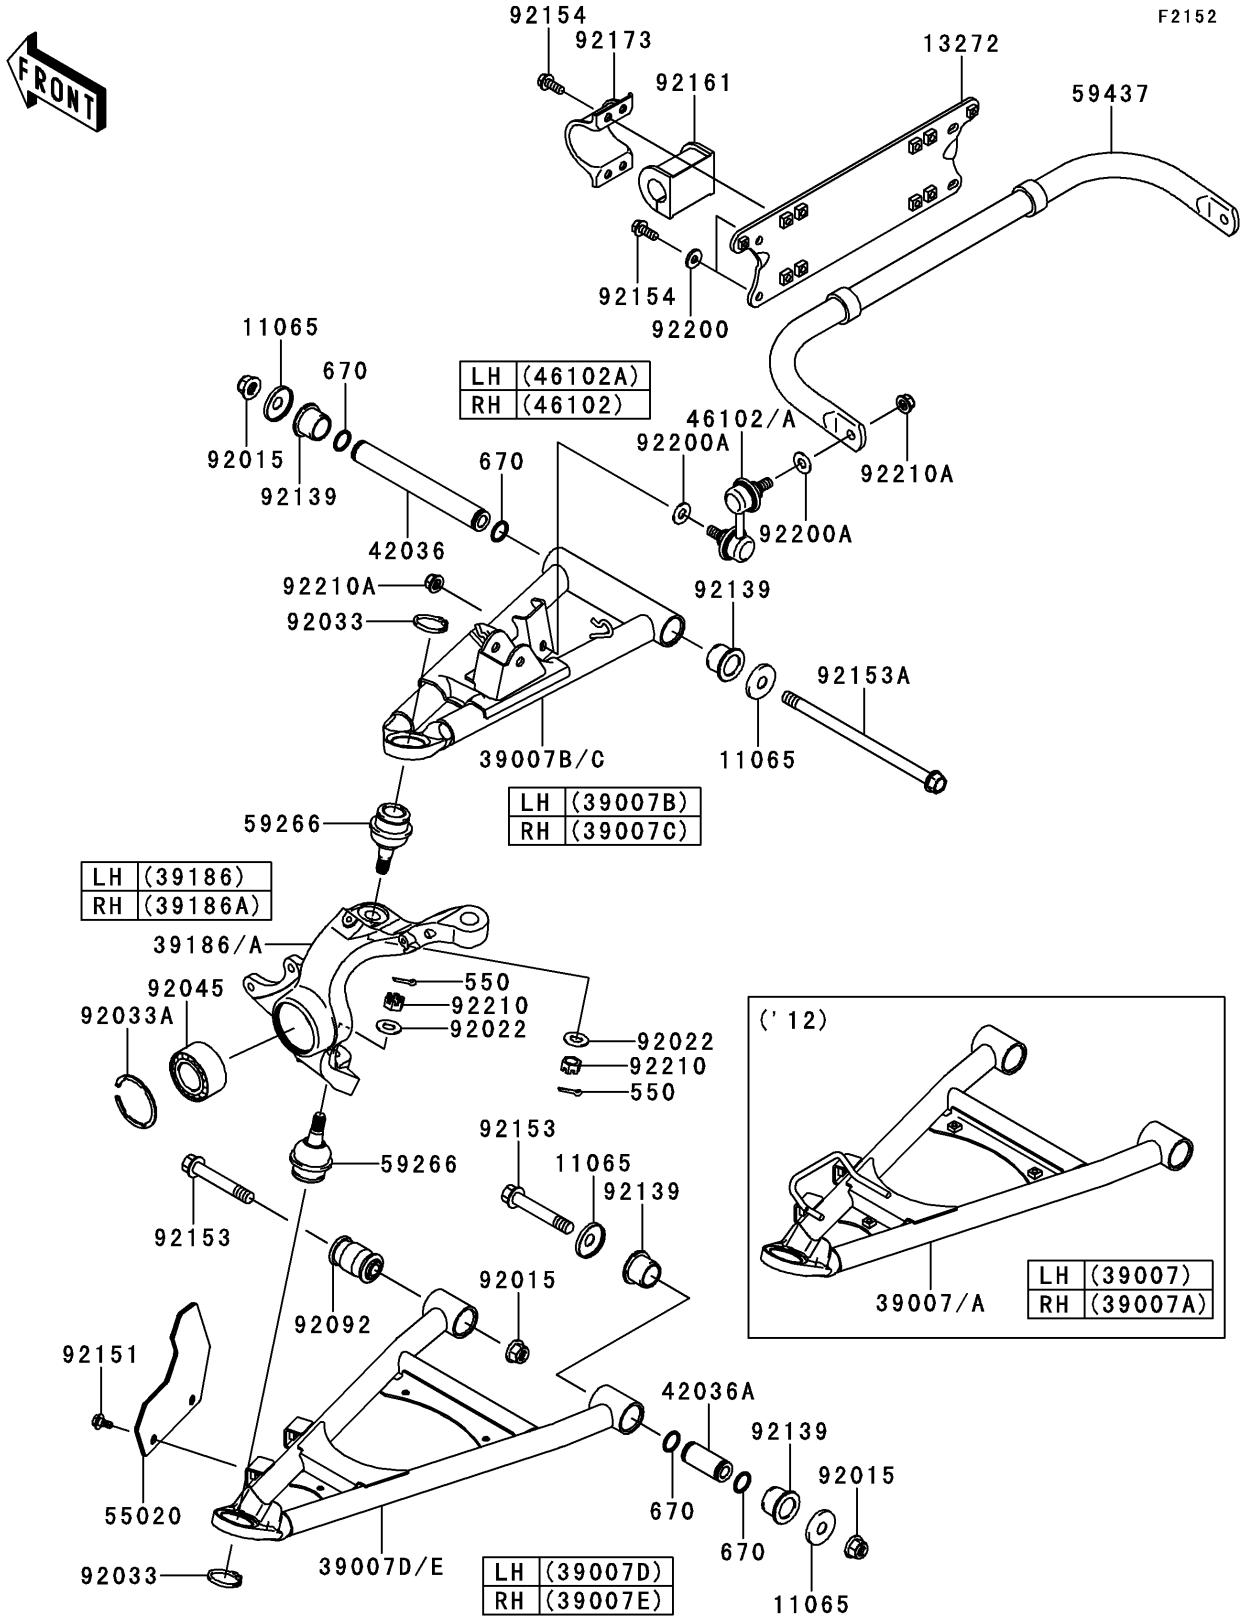

## 2013 TERYX4™ 750 4x4 (Canadian) PARTS DIAGRAM

Front Suspension

## 2013 TERYX4™ 750 4x4 (Canadian) PARTS LIST

Front Suspension

ITEM NAME	PART NUMBER	QUANTITY
CAP (Ref # 11065)	11065-0253	1
PLATE (Ref # 13272)	13272-1042	1
ARM-SUSP,FR,UPP,LH (Ref # 39007B)	39007-0362	1
ARM-SUSP,FR,UPP,RH (Ref # 39007C)	39007-0363	1
ARM-SUSP,FR,LWR,LH (Ref # 39007D)	39007-0364	1
ARM-SUSP,FR,LWR,RH (Ref # 39007E)	39007-0365	1
KNUCKLE,FR,LH (Ref # 39186)	39186-0311	1
KNUCKLE,FR,RH (Ref # 39186A)	39186-0312	1
SLEEVE (Ref # 42036)	42036-0061	1
SLEEVE (Ref # 42036A)	42036-0062	1
ROD,STABILIZER,RH (Ref # 46102)	46102-0100	1
ROD,STABILIZER,LH (Ref # 46102A)	46102-0101	1
PIN-COTTER,3.0X25 (Ref # 550)	550AA3025	1
GUARD,FRONT ARM (Ref # 55020)	55020-0839	1
JOINT-BALL (Ref # 59266)	59266-0014	1
STABILIZER,FR (Ref # 59437)	59437-0305	1
O RING,18MM (Ref # 670)	670B2018	1
NUT,LOCK,FLANGED,12MM (Ref # 92015)	92015-1433	1
WASHER (Ref # 92022)	92022-1831	1
RING-SNAP,C-TYPE,32MM (Ref # 92033)	92033-1262	1
RING-SNAP,55MM (Ref # 92033A)	92033-1274	1
BEARING-BALL,DAC3055W-3CS31 (Ref # 92045)	92045-0123	1
BUSHING-RUBBER (Ref # 92092)	92092-0555	1
BUSHING (Ref # 92139)	92139-0231	1
BOLT,FLANGED,6X13 (Ref # 92151)	92151-1703	1
BOLT,FLANGED,12X76.5 (Ref # 92153)	92153-1733	1
BOLT,FLANGED,12X213 (Ref # 92153A)	92153-1958	1
BOLT,FLANGED,8X20 (Ref # 92154)	92154-0100	1
DAMPER (Ref # 92161)	92161-0539	1

## 2013 TERYX4™ 750 4x4 (Canadian) PARTS LIST

Front Suspension

ITEM NAME	PART NUMBER	QUANTITY
CLAMP (Ref # 92173)	92173-0721	1
WASHER,8.2X20.0X2.5 (Ref # 92200)	92200-0205	1
WASHER,10.3X23X1.6 (Ref # 92200A)	92200-2009	1
NUT,CASTLE,12MM (Ref # 92210)	92210-0395	1
NUT,LOCK,FLANGED,10MM (Ref # 92210A)	92210-1080	1