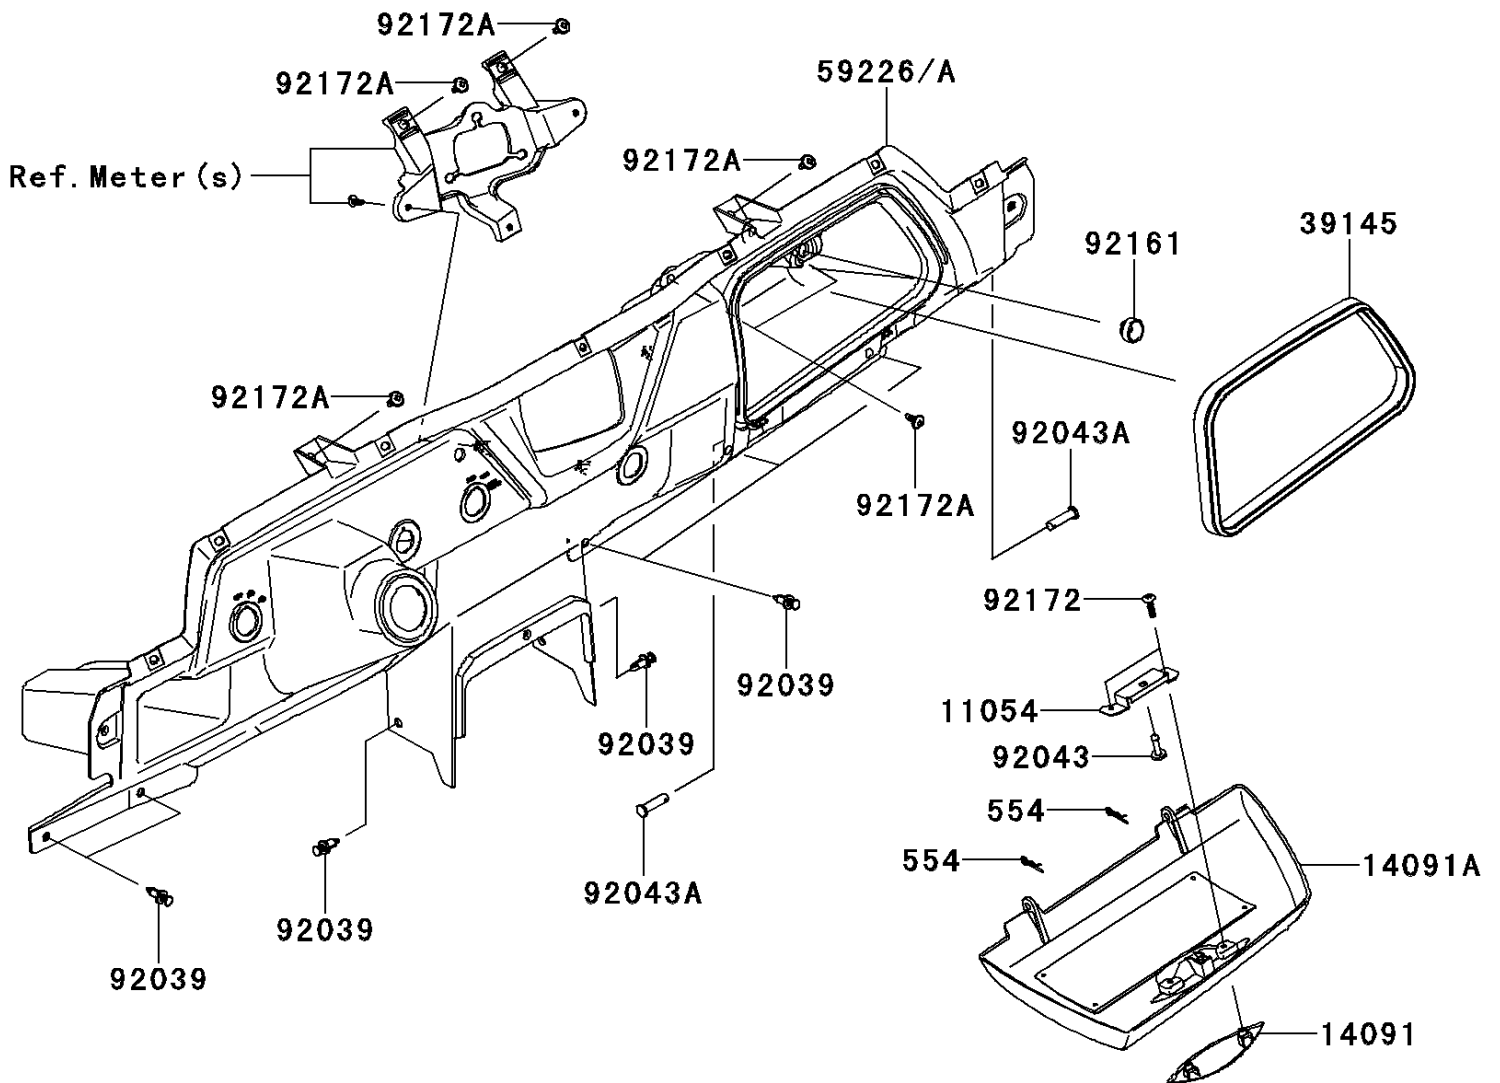

2013 TERYX4™ 750 4x4 (Canadian) PARTS DIAGRAM

Front Box

F2135

2013 TERYX4™ 750 4x4 (Canadian) PARTS LIST

Front Box

ITEM NAME	PART NUMBER	QUANTITY
BRACKET (Ref # 11054)	11054-1789	1
COVER,STORAGE CAP,F.BLACK (Ref # 14091)	14091-0700-6Z	1
COVER,STORAGE,F.BLACK (Ref # 14091A)	14091-0985-6Z	1
TRIM-SEAL,L=940 (Ref # 39145)	39145-0029	1
PIN-SNAP (Ref # 554)	554DA0600	1
PANEL-CONTROL (Ref # 59226)	59226-0027	1
RIVET (Ref # 92039)	92039-1229	1
PIN (Ref # 92043)	92043-0138	1
PIN,6X23 (Ref # 92043A)	92043-0164	1
DAMPER (Ref # 92161)	92161-0568	1
SCREW,TAPPING,4X16 (Ref # 92172)	92172-0347	1
SCREW,6X16 (Ref # 92172A)	92172-0711	1