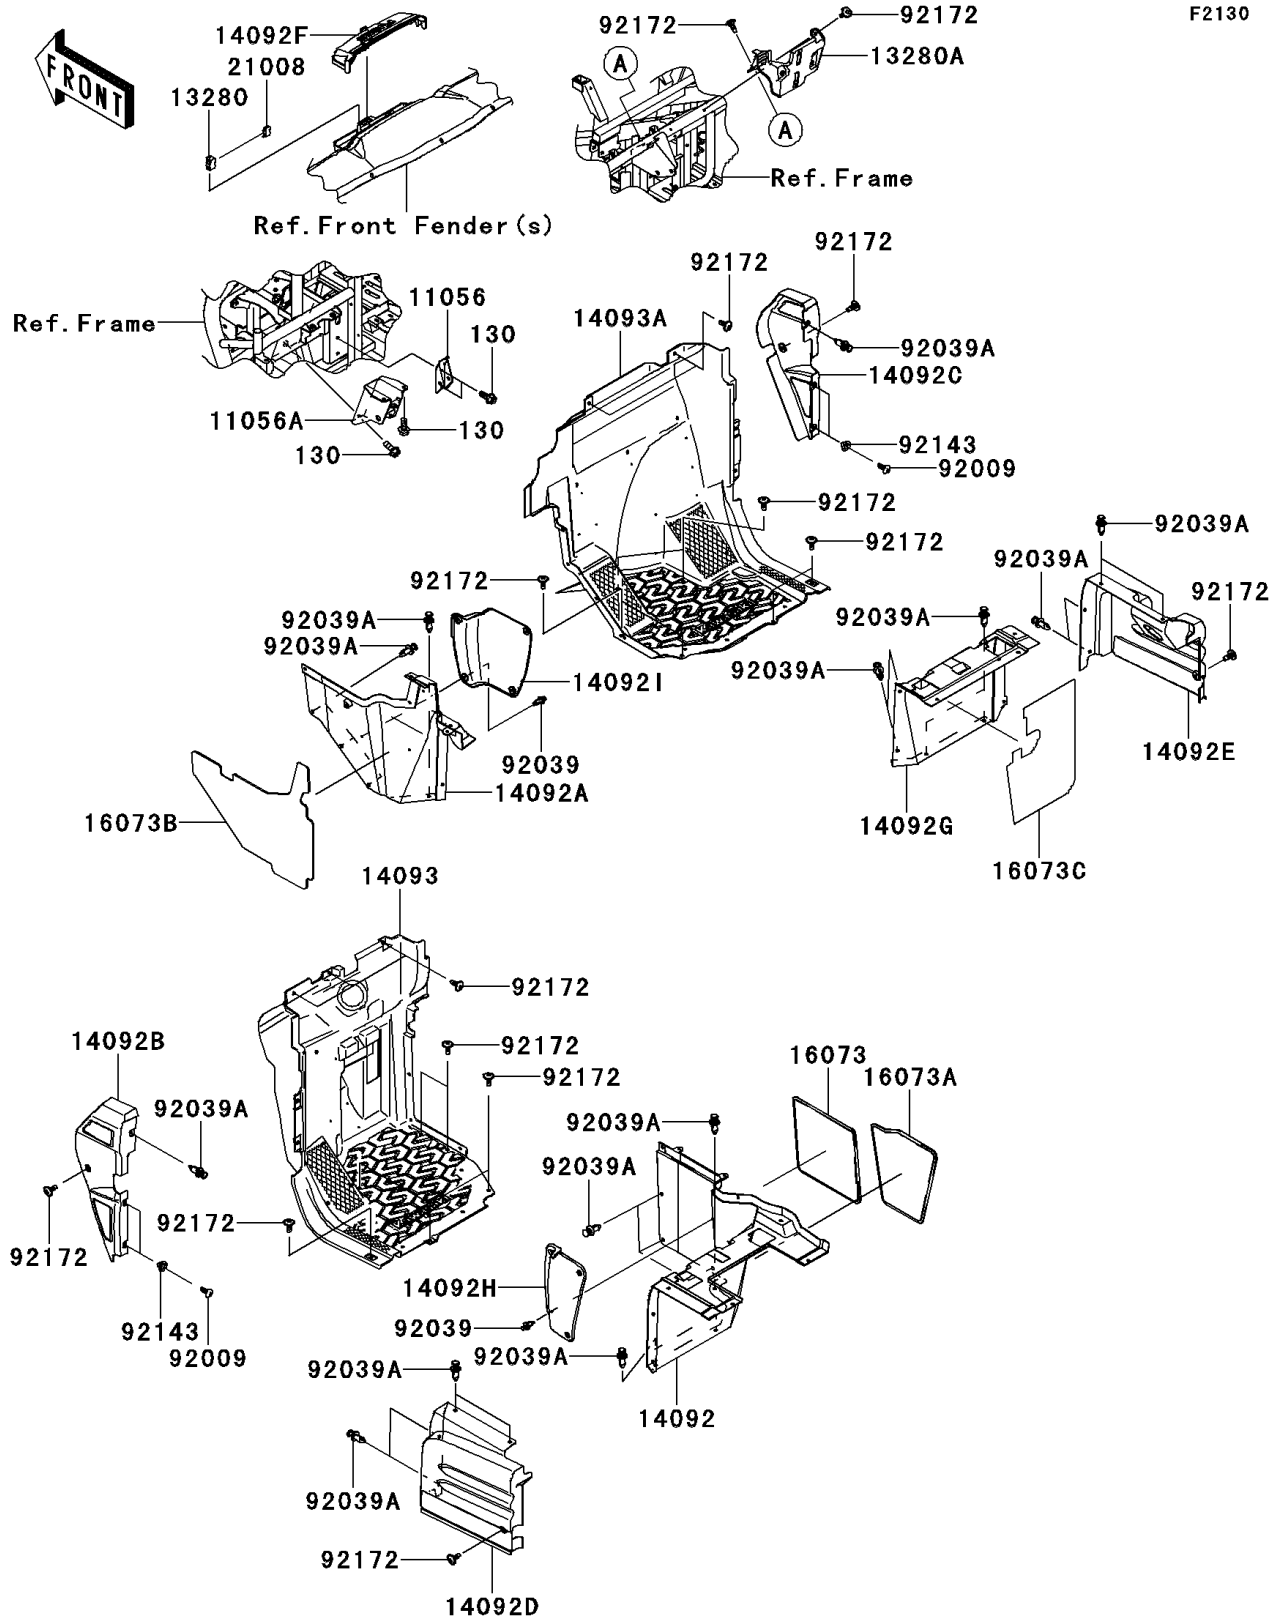

2013 TERYX4™ 750 4x4 (Canadian) PARTS DIAGRAM

Frame Fittings(Front)

2013 TERYX4™ 750 4x4 (Canadian) PARTS LIST

Frame Fittings(Front)

ITEM NAME	PART NUMBER	QUANTITY
BRACKET,THROTTLE PEDAL (Ref # 11056)	11056-0734	1
BRACKET,BRAKE PEDAL (Ref # 11056A)	11056-1431	1
BOLT-FLANGED,8X18 (Ref # 130)	130BA0818	1
HOLDER,BREAKER (Ref # 13280)	13280-0082	1
HOLDER (Ref # 13280A)	13280-0719	1
COVER,FR SEAT,LH (Ref # 14092)	14092-0712	1
COVER,FR SEAT,RH,CNT (Ref # 14092A)	14092-0713	1
COVER,SIDE GUARD,LH (Ref # 14092B)	14092-0716	1
COVER,SIDE GUARD,RH (Ref # 14092C)	14092-0717	1
COVER,SEAT SIDE,LH (Ref # 14092D)	14092-0720	1
COVER,SEAT SIDE,RH (Ref # 14092E)	14092-0721	1
COVER,FUSE BOX (Ref # 14092F)	14092-0724	1
COVER,FR SEAT,RH (Ref # 14092G)	14092-0757	1
COVER,PAD,LH (Ref # 14092H)	14092-0909	1
COVER,PAD,RH (Ref # 14092I)	14092-0910	1
COVER,FR FLOOR,LH (Ref # 14093)	14093-5137	1
COVER,FR FLOOR,RH (Ref # 14093A)	14093-5138	1
INSULATOR (Ref # 16073)	16073-0715	1
INSULATOR (Ref # 16073A)	16073-0716	1
INSULATOR (Ref # 16073B)	16073-0738	1
INSULATOR (Ref # 16073C)	16073-0743	1
BREAKER (Ref # 21008)	21008-0556	1
SCREW,TAPPING,6X16 (Ref # 92009)	92009-1166	1
RIVET (Ref # 92039)	92039-0051	1
RIVET (Ref # 92039A)	92039-1229	1
COLLAR (Ref # 92143)	92143-1057	1
SCREW,6X16 (Ref # 92172)	92172-0711	1