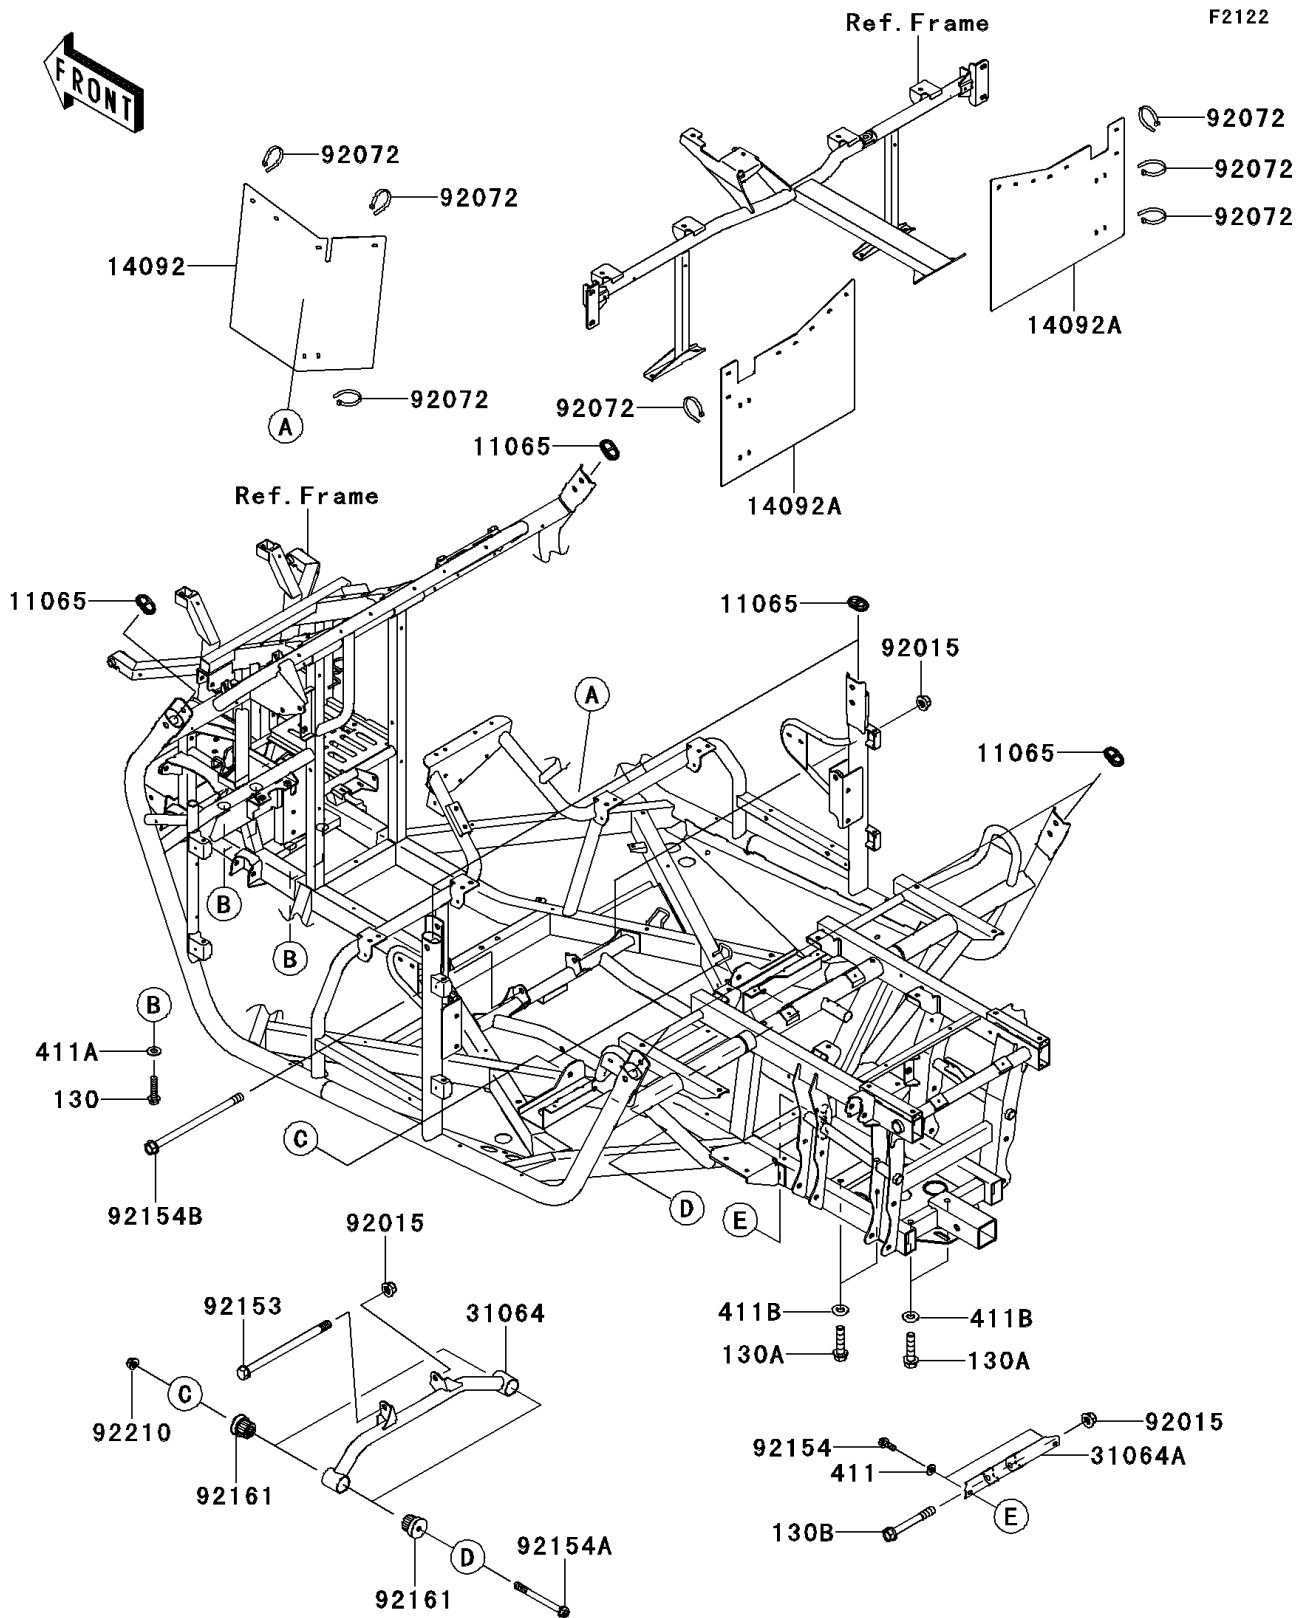

## 2013 TERYX4™ 750 4x4 (Canadian) PARTS DIAGRAM

Engine Mount

## 2013 TERYX4™ 750 4x4 (Canadian) PARTS LIST

Engine Mount

ITEM NAME	PART NUMBER	QUANTITY
CAP (Ref # 11065)	11065-0711	1
BOLT-FLANGED,10X40 (Ref # 130)	130BA1040	1
BOLT-FLANGED,12X50 (Ref # 130A)	130BA1250	1
BOLT-FLANGED,12X95 (Ref # 130B)	130BA1295	1
COVER,PASSENGER (Ref # 14092)	14092-0937	1
COVER,RR SEAT (Ref # 14092A)	14092-0938	1
PIPE-COMP,RR FRAME (Ref # 31064)	31064-0581	1
PIPE-COMP (Ref # 31064A)	31064-0588	1
WASHER-PLAIN (Ref # 411)	411AA0800	1
WASHER-PLAIN,10MM (Ref # 411A)	411AA1000	1
WASHER-PLAIN,12MM (Ref # 411B)	411AA1200	1
NUT,LOCK,FLANGED,12MM (Ref # 92015)	92015-1433	1
BAND,L=250 (Ref # 92072)	92072-1237	1
BOLT,FLANGED,12X190 (Ref # 92153)	92153-1272	1
BOLT,FLANGED,8X20 (Ref # 92154)	92154-0100	1
BOLT,FLANGED,10X105 (Ref # 92154A)	92154-0227	1
BOLT,FLANGED,12X200 (Ref # 92154B)	92154-0244	1
DAMPER (Ref # 92161)	92161-0423	1
NUT,LOCK,FLANGED,10MM (Ref # 92210)	92210-1139	1