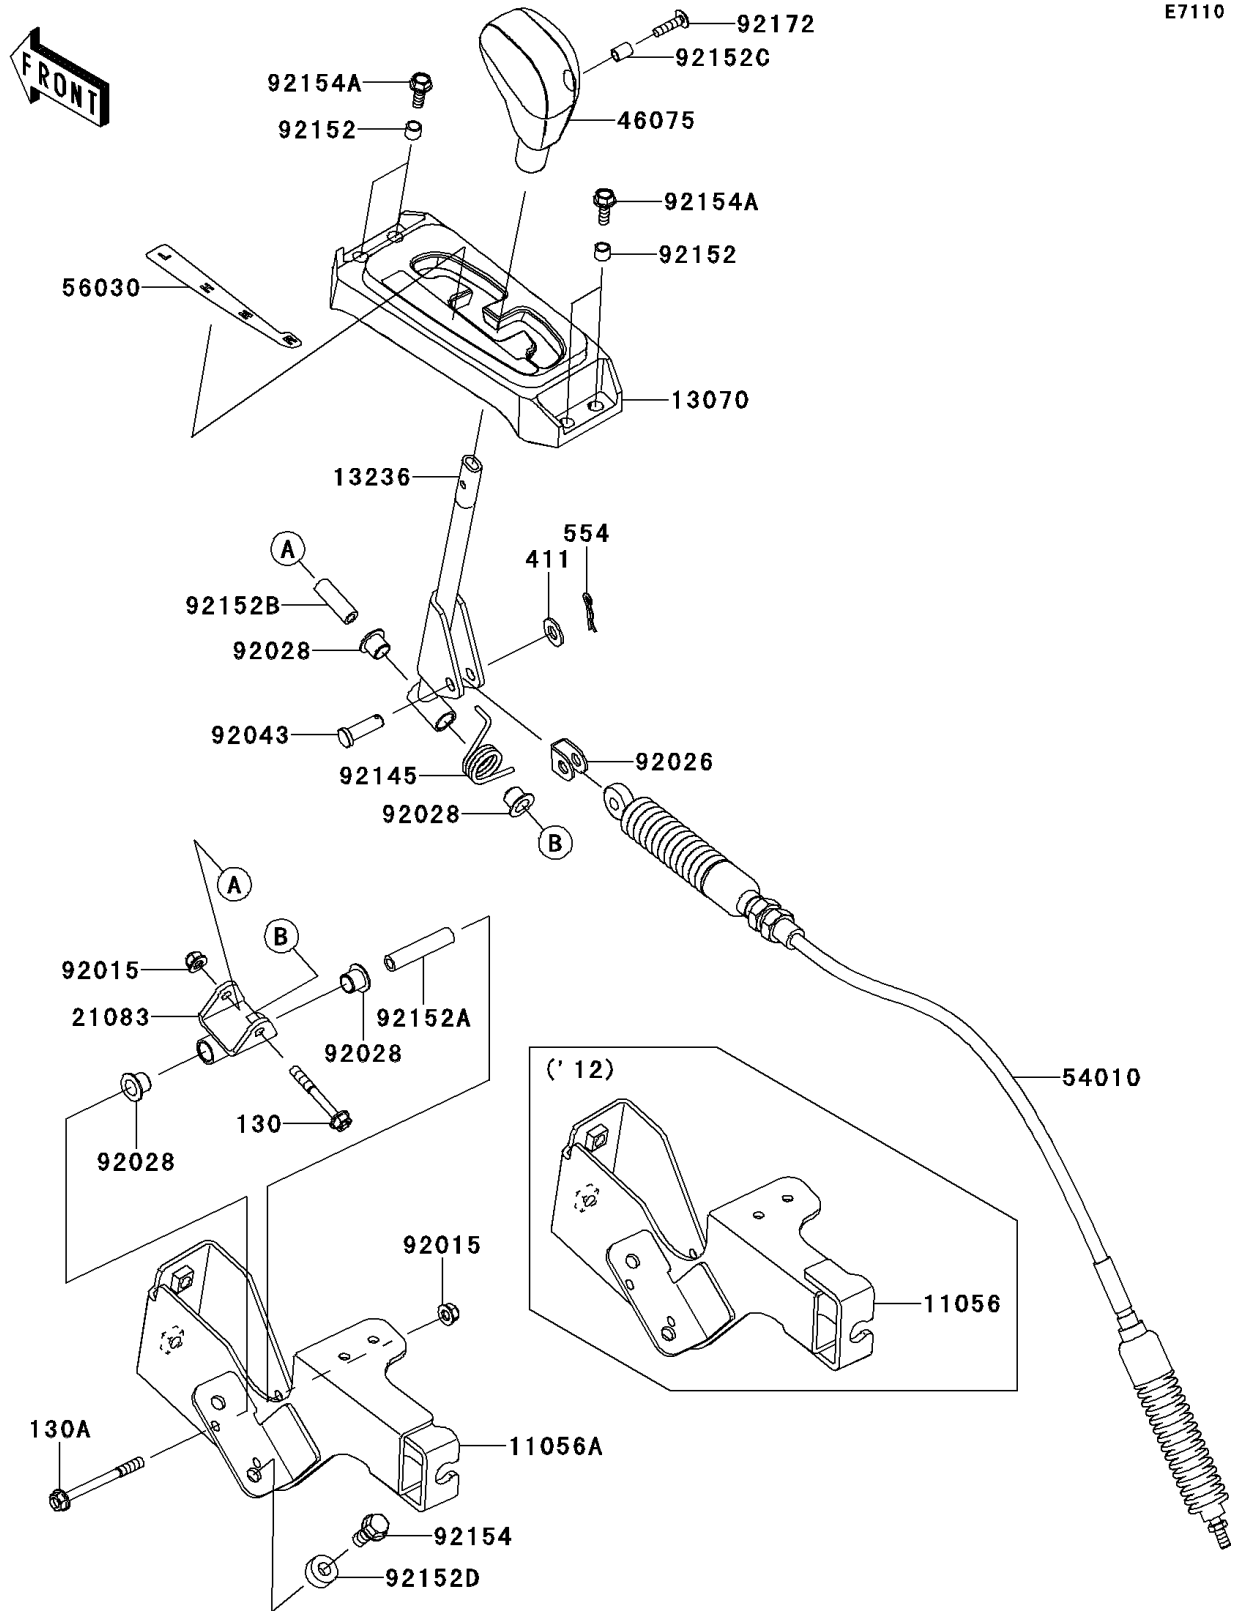

2013 TERYX4™ 750 4x4 (Canadian) PARTS DIAGRAM

Control

E7110

2013 TERYX4™ 750 4x4 (Canadian) PARTS LIST

Control

ITEM NAME	PART NUMBER	QUANTITY
BRACKET (Ref # 11056A)	11056-2203	1
BOLT-FLANGED,6X45 (Ref # 130)	130CA0645	1
GUIDE,SHIFT GATE (Ref # 13070)	13070-0711	1
BOLT-FLANGED,6X65 (Ref # 130A)	130CA0665	1
LEVER-COMP,SHIFT (Ref # 13236)	13236-0710	1
ARM (Ref # 21083)	21083-0710	1
WASHER-PLAIN (Ref # 411)	411AA0800	1
GRIP (Ref # 46075)	46075-0569	1
CABLE,SHIFT (Ref # 54010)	54010-0583	1
PIN-SNAP (Ref # 554)	554DA0800	1
LABEL,SHIFT POSITION (Ref # 56030)	56030-0727	1
NUT,LOCK,FLANGED,6MM (Ref # 92015)	92015-1675	1
SPACER (Ref # 92026)	92026-0074	1
BUSHING (Ref # 92028)	92028-1507	1
PIN (Ref # 92043)	92043-0053	1
SPRING (Ref # 92145)	92145-0832	1
COLLAR (Ref # 92152)	92152-1332	1
COLLAR,6.2X10X47 (Ref # 92152A)	92152-1517	1
COLLAR,6.2X10X30 (Ref # 92152B)	92152-1518	1
COLLAR,5.6X8X10.5 (Ref # 92152C)	92152-1545	1
COLLAR,8.2X18X8 (Ref # 92152D)	92152-1553	1
BOLT,FLANGED,8X20 (Ref # 92154)	92154-0100	1
BOLT,FLANGED,6X16 (Ref # 92154A)	92154-0887	1
SCREW,5X20 (Ref # 92172)	92172-2081	1