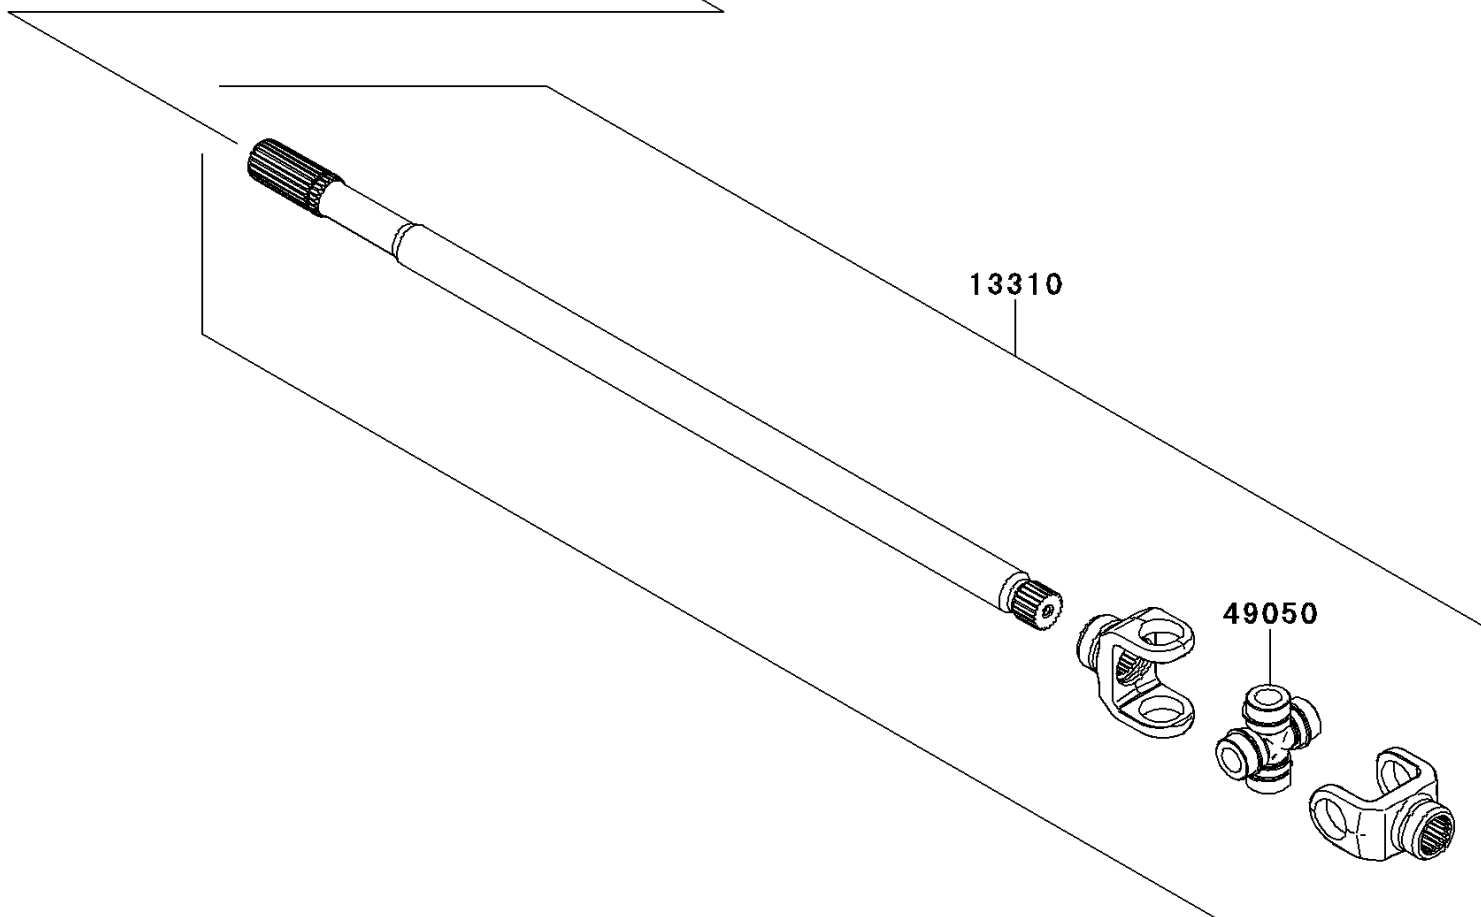

## 2013 TERYX4™ 750 4x4 (Canadian) PARTS DIAGRAM

Drive Shaft-Propeller

E3135

Ref. Drive Shaft-Front

## 2013 TERYX4™ 750 4x4 (Canadian) PARTS LIST

Drive Shaft-Propeller

ITEM NAME	PART NUMBER	QUANTITY
SHAFT-ASSY,FRONT ENG SIDE (Ref # 13310)	13310-0554	1
CIRCLIP-TYPE-C,24MM (Ref # 480)	480J2400	1
BOOT,GEAR ASSY SIDE (Ref # 49006)	49006-0108	1
SPIDER (Ref # 49050)	49050-0023	1
SPRING (Ref # 92145)	92145-0823	1
WASHER,25X31X1.5 (Ref # 92200)	92200-0600	1