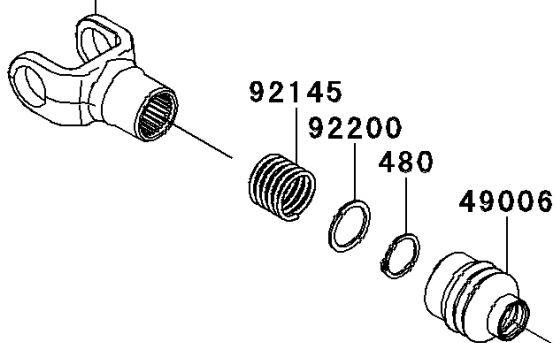

## 2013 TERYX4™ 750 4x4 (Canadian) PARTS DIAGRAM

Drive Shaft-Propeller

E3135

Ref. Drive Shaft-Front

## 2013 TERYX4™ 750 4x4 (Canadian) PARTS LIST

Drive Shaft-Propeller

ITEM NAME	PART NUMBER	QUANTITY
SHAFT-ASSY,FRONT ENG SIDE (Ref # 13310)	13310-0554	1
CIRCLIP-TYPE-C,24MM (Ref # 480)	480J2400	1
BOOT,GEAR ASSY SIDE (Ref # 49006)	49006-0108	1
SPIDER (Ref # 49050)	49050-0023	1
SPRING (Ref # 92145)	92145-0823	1
WASHER,25X31X1.5 (Ref # 92200)	92200-0600	1