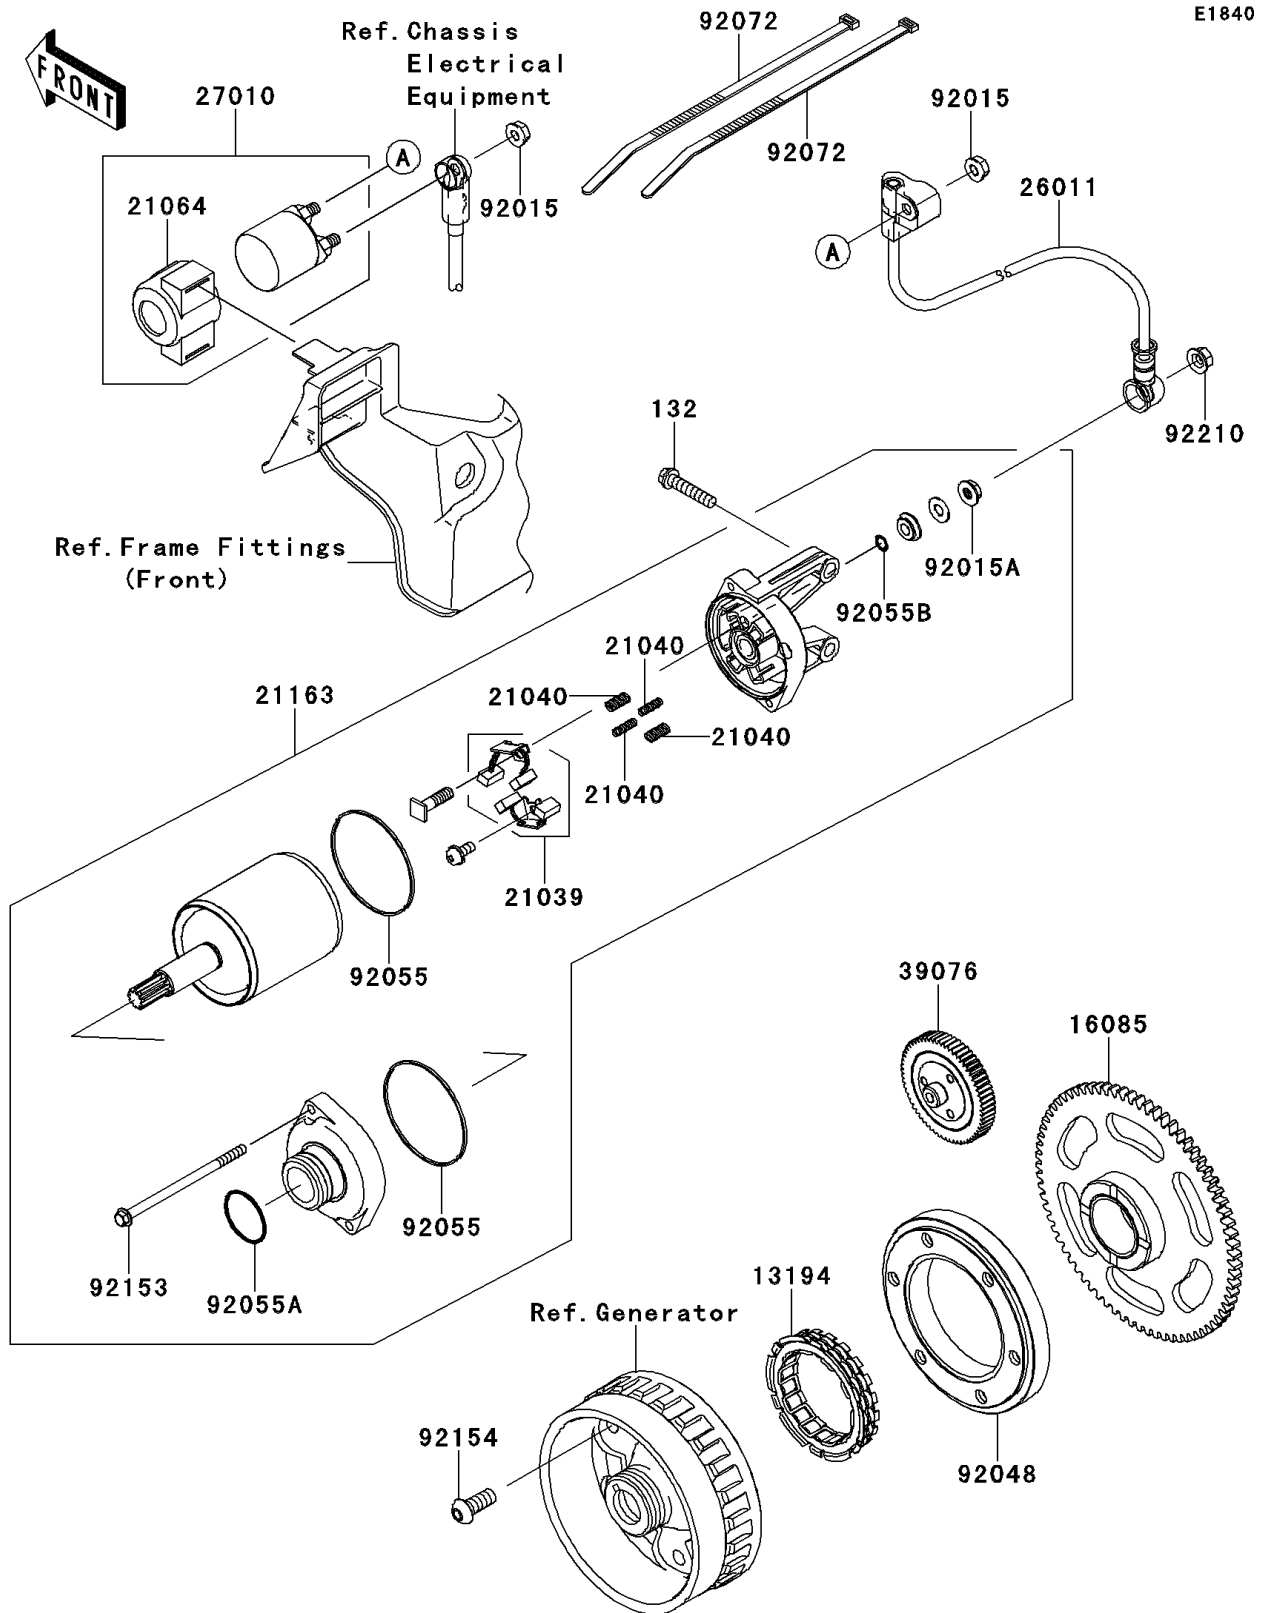

2013 TERYX4™ 750 4x4 (Canadian) PARTS DIAGRAM

Starter Motor

2013 TERYX4™ 750 4x4 (Canadian) PARTS LIST

Starter Motor

ITEM NAME	PART NUMBER	QUANTITY
CLUTCH-ONEWAY (Ref # 13194)	13194-1094	1
BOLT-FLANGED-SMALL,6X30 (Ref # 132)	132BD0630	1
GEAR,STARTER (Ref # 16085)	16085-0591	1
BRUSH,CARBON (Ref # 21039)	21039-0004	1
SPRING-BRUSH (Ref # 21040)	21040-0003	1
DAMPER,MAGNETIC SWITCH (Ref # 21064)	21064-002	1
STARTER-ELECTRIC (Ref # 21163)	21163-0037	1
WIRE-LEAD,STARTER (Ref # 26011)	26011-0708	1
SWITCH,MAGNETIC (Ref # 27010)	27010-1098	1
LIMITER,STARTER (Ref # 39076)	39076-0555	1
NUT,FLANGED,6MM (Ref # 92015)	92015-1367	1
NUT,STARTER MOTOR (Ref # 92015A)	92015-1476	1
RACE,ONEWAY CLUTCH (Ref # 92048)	92048-0553	1
RING-O (Ref # 92055)	92055-0136	1
RING-O (Ref # 92055A)	92055-1276	1
RING-O,4.5X2.0 (Ref # 92055B)	92055-1370	1
BAND,L=292.1 (Ref # 92072)	92072-3509	1
BOLT (Ref # 92153)	92153-1850	1
BOLT,TORX,8X20 (Ref # 92154)	92154-0421	1
NUT,6MM (Ref # 92210)	92210-0188	1