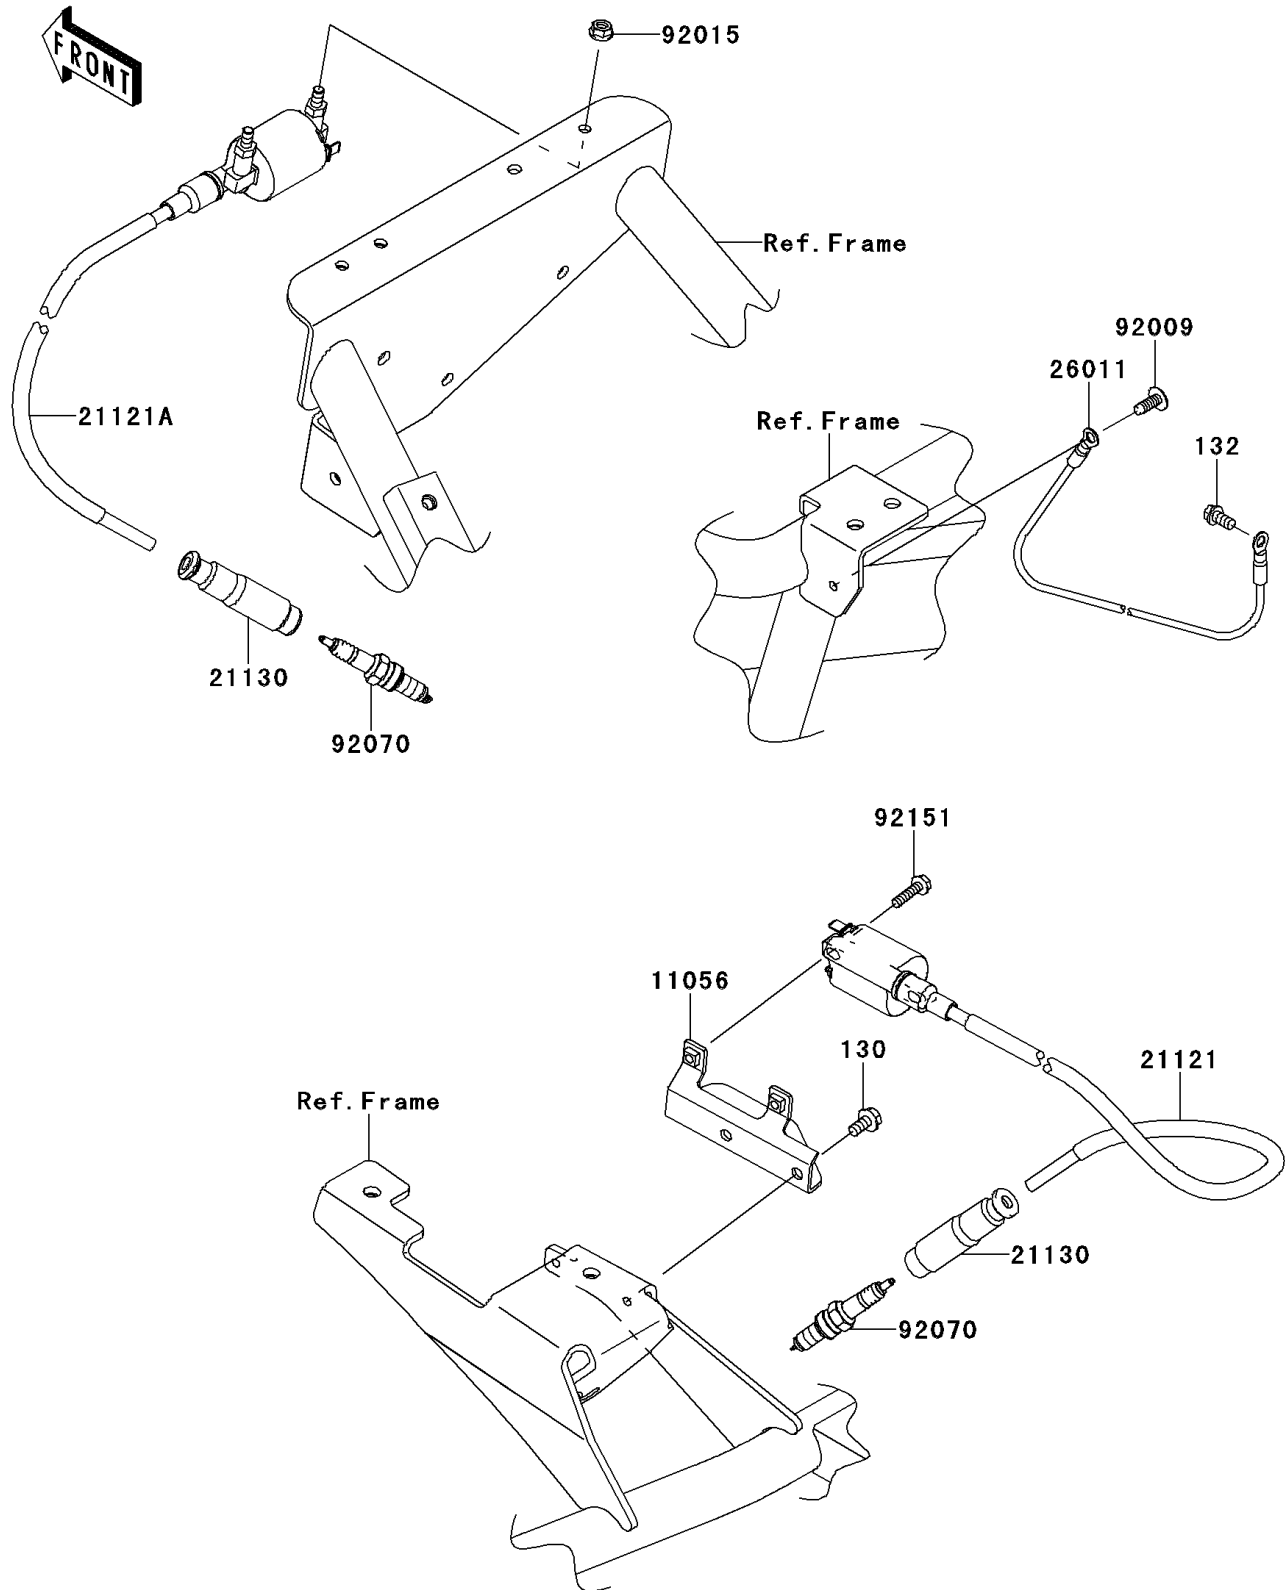

2013 TERYX4™ 750 4x4 (Canadian) PARTS DIAGRAM

Ignition System

E1830

2013 TERYX4™ 750 4x4 (Canadian) PARTS LIST

Ignition System

ITEM NAME	PART NUMBER	QUANTITY
BRACKET (Ref # 11056)	11056-0714	1
BOLT-FLANGED,6X12 (Ref # 130)	130BA0612	1
BOLT-FLANGED-SMALL,6X12 (Ref # 132)	132BD0612	1
COIL-IGNITION (Ref # 21121)	21121-0045	1
COIL-IGNITION,FR (Ref # 21121A)	21121-0702	1
CAP-SPARK PLUG (Ref # 21130)	21130-1071	1
WIRE-LEAD (Ref # 26011)	26011-0712	1
SCREW,TAPPING,6X16 (Ref # 92009)	92009-1166	1
NUT,FLANGED,6MM (Ref # 92015)	92015-1367	1
PLUG-SPARK,CPR7EA-9(NGK) (Ref # 92070)	92070-0022	1
BOLT,SOCKET,5X20 (Ref # 92151)	92151-1096	1