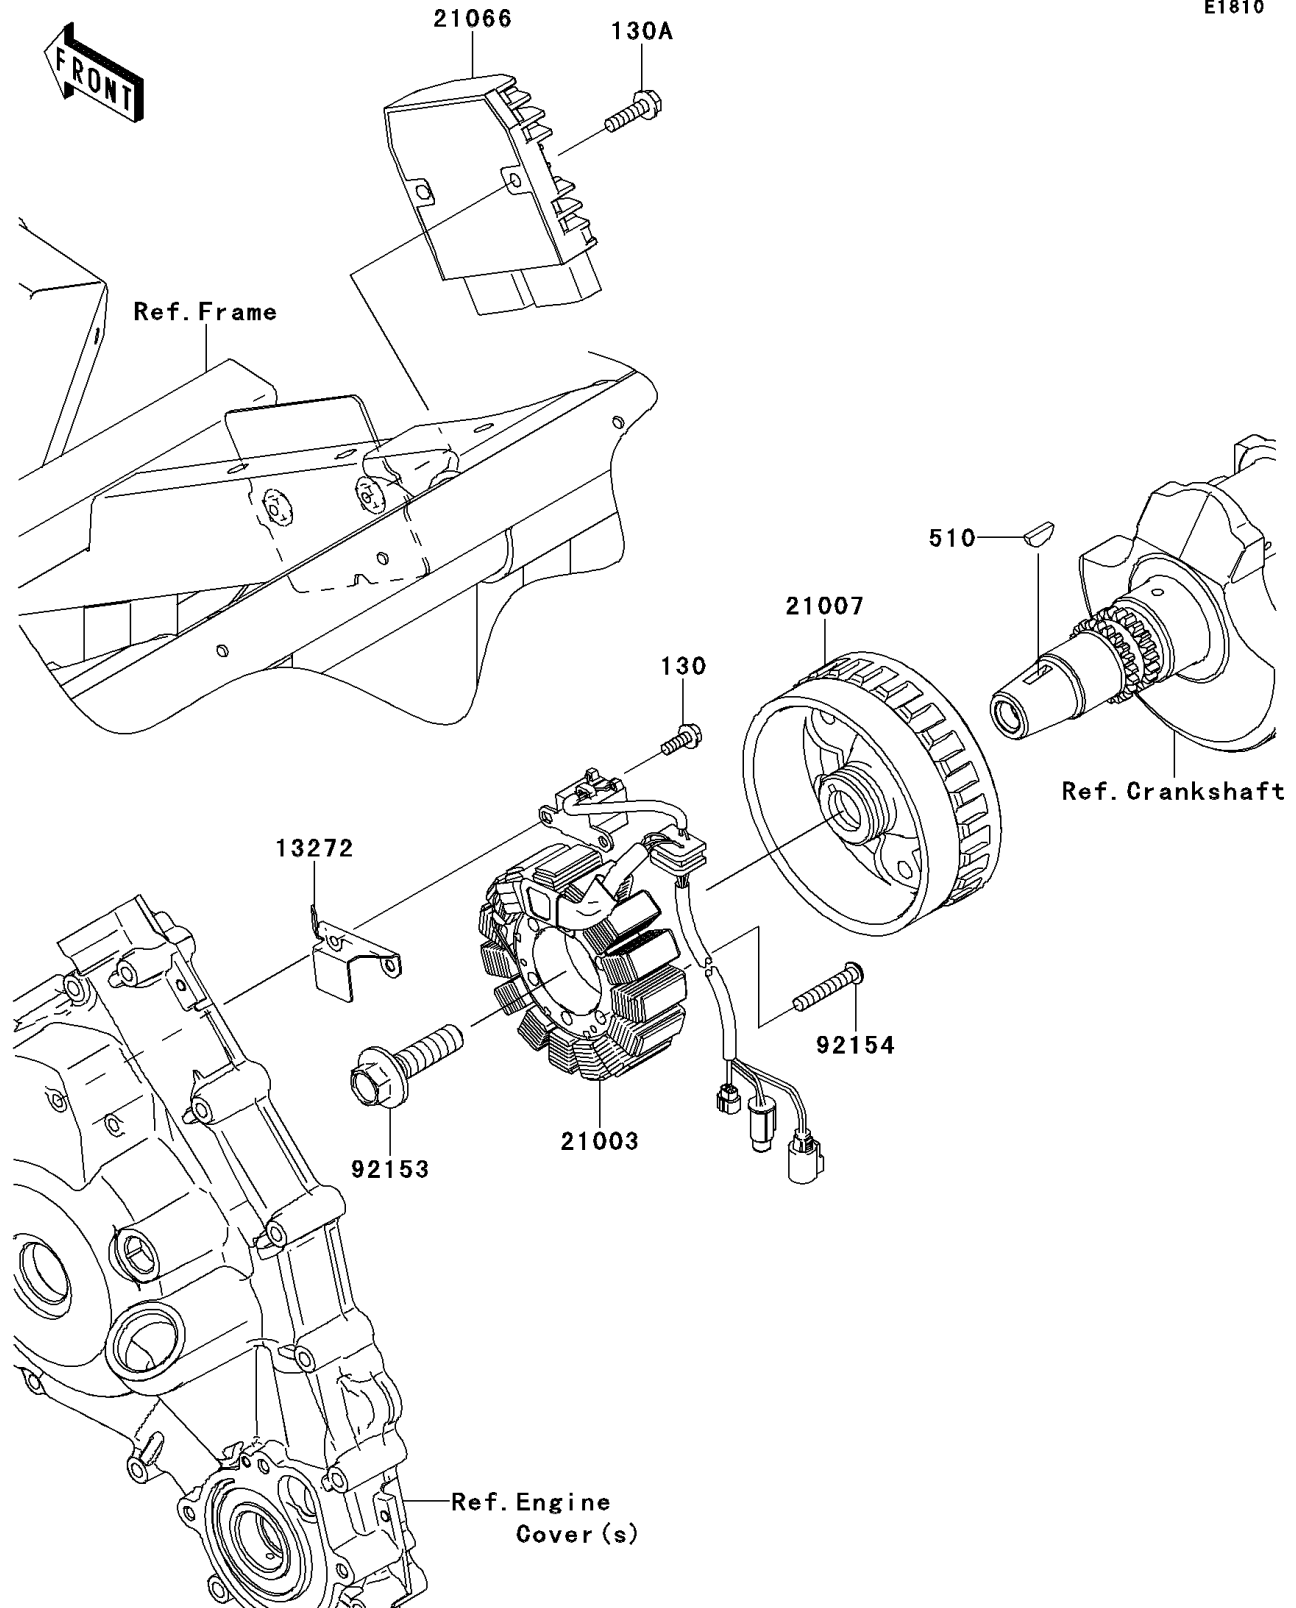

## 2013 TERYX4™ 750 4x4 (Canadian) PARTS DIAGRAM

Generator

E1810

## 2013 TERYX4™ 750 4x4 (Canadian) PARTS LIST

Generator

ITEM NAME	PART NUMBER	QUANTITY
BOLT-FLANGED,5X14 (Ref # 130)	130BA0514	1
BOLT-FLANGED,6X22 (Ref # 130A)	130BA0622	1
PLATE (Ref # 13272)	13272-1222	1
STATOR (Ref # 21003)	21003-0108	1
ROTOR (Ref # 21007)	21007-0565	1
REGULATOR-VOLTAGE (Ref # 21066)	21066-0022	1
KEY-WOODRUFF (Ref # 510)	510A4200	1
BOLT,FLANGED,12X45 (Ref # 92153)	92153-0951	1
BOLT,TORX,6X35 (Ref # 92154)	92154-1007	1